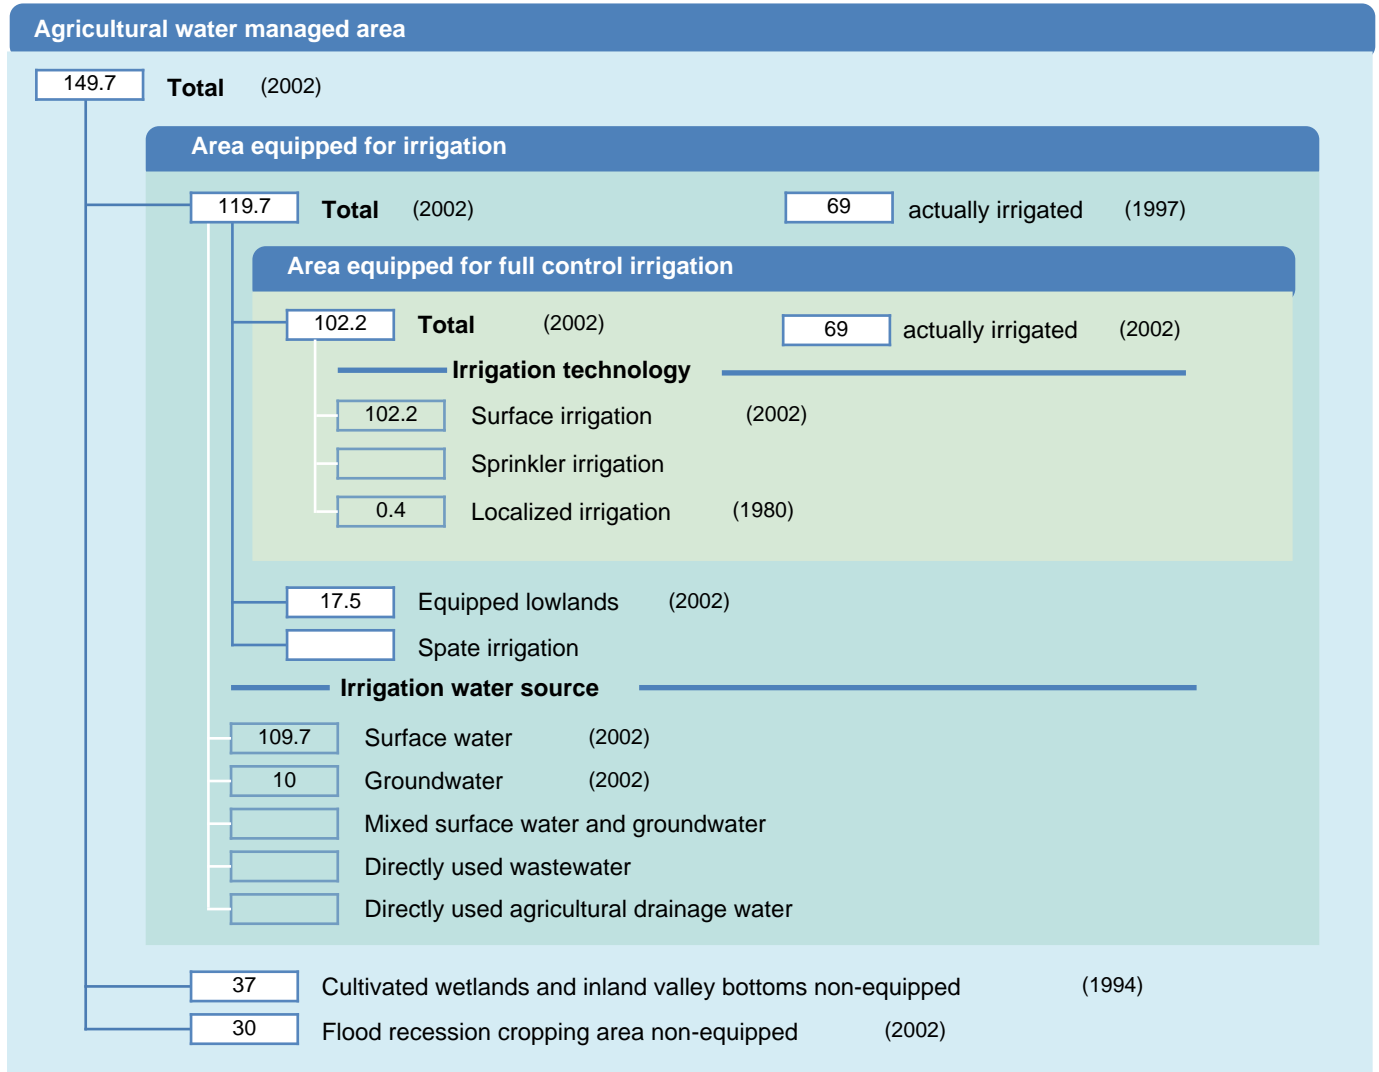

Irrigation areas sheet

Senegal

PHYSICAL AREAS (THOUSAND HECTARES)

HARVESTED AREAS (THOUSAND HECTARES)