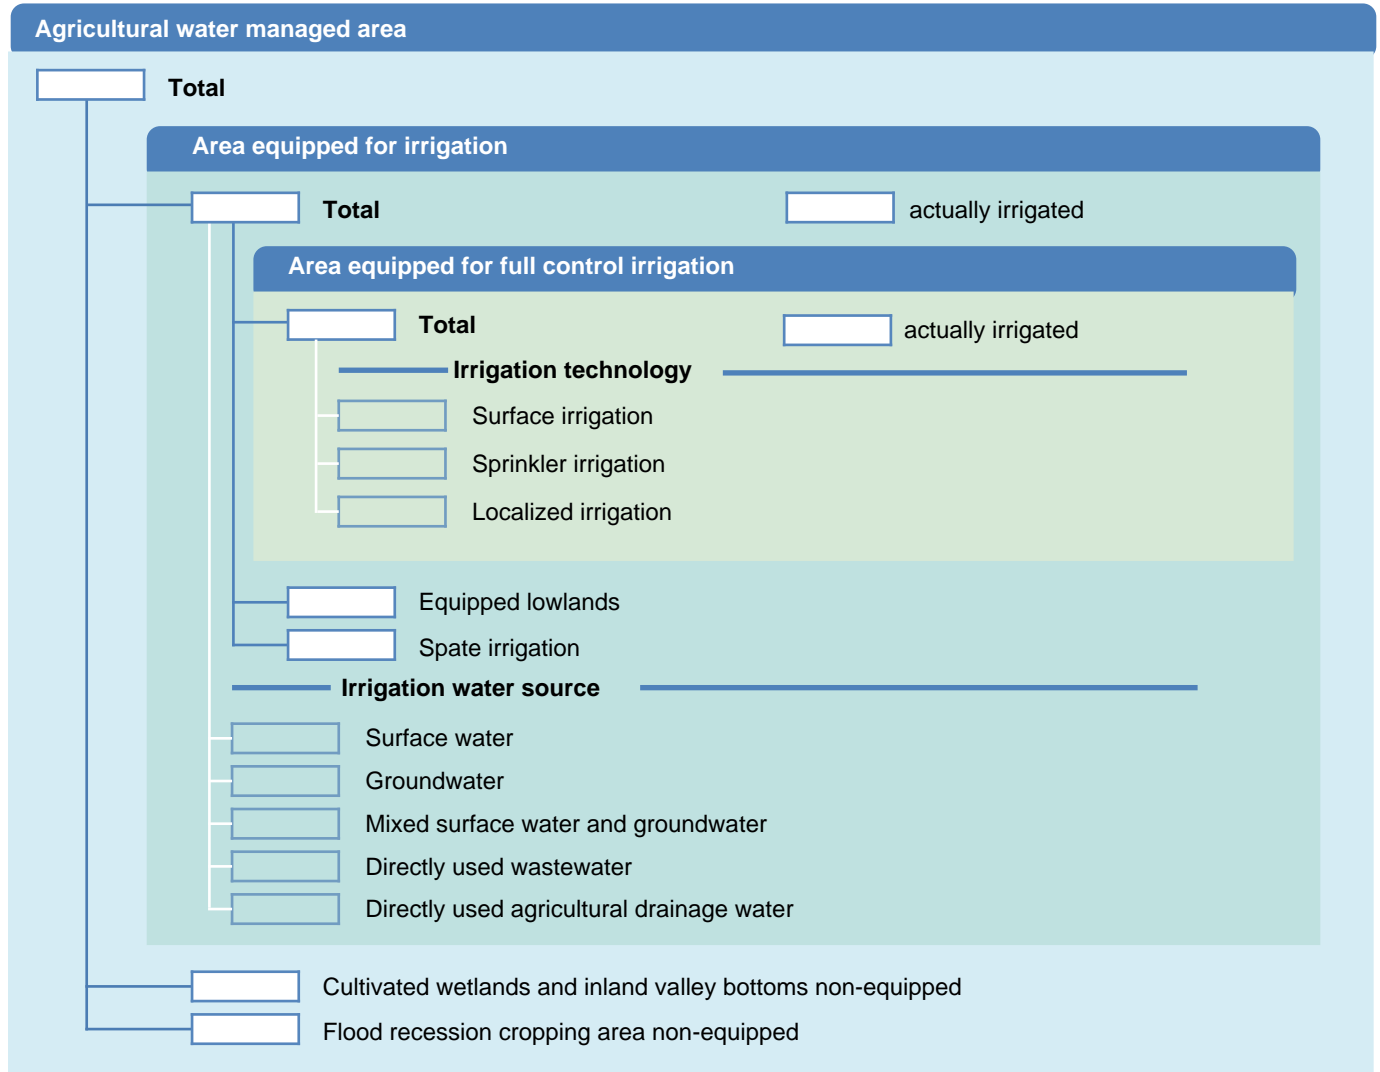

# Irrigation areas sheet

Singapore

## HARVESTED AREAS (THOUSAND HECTARES)