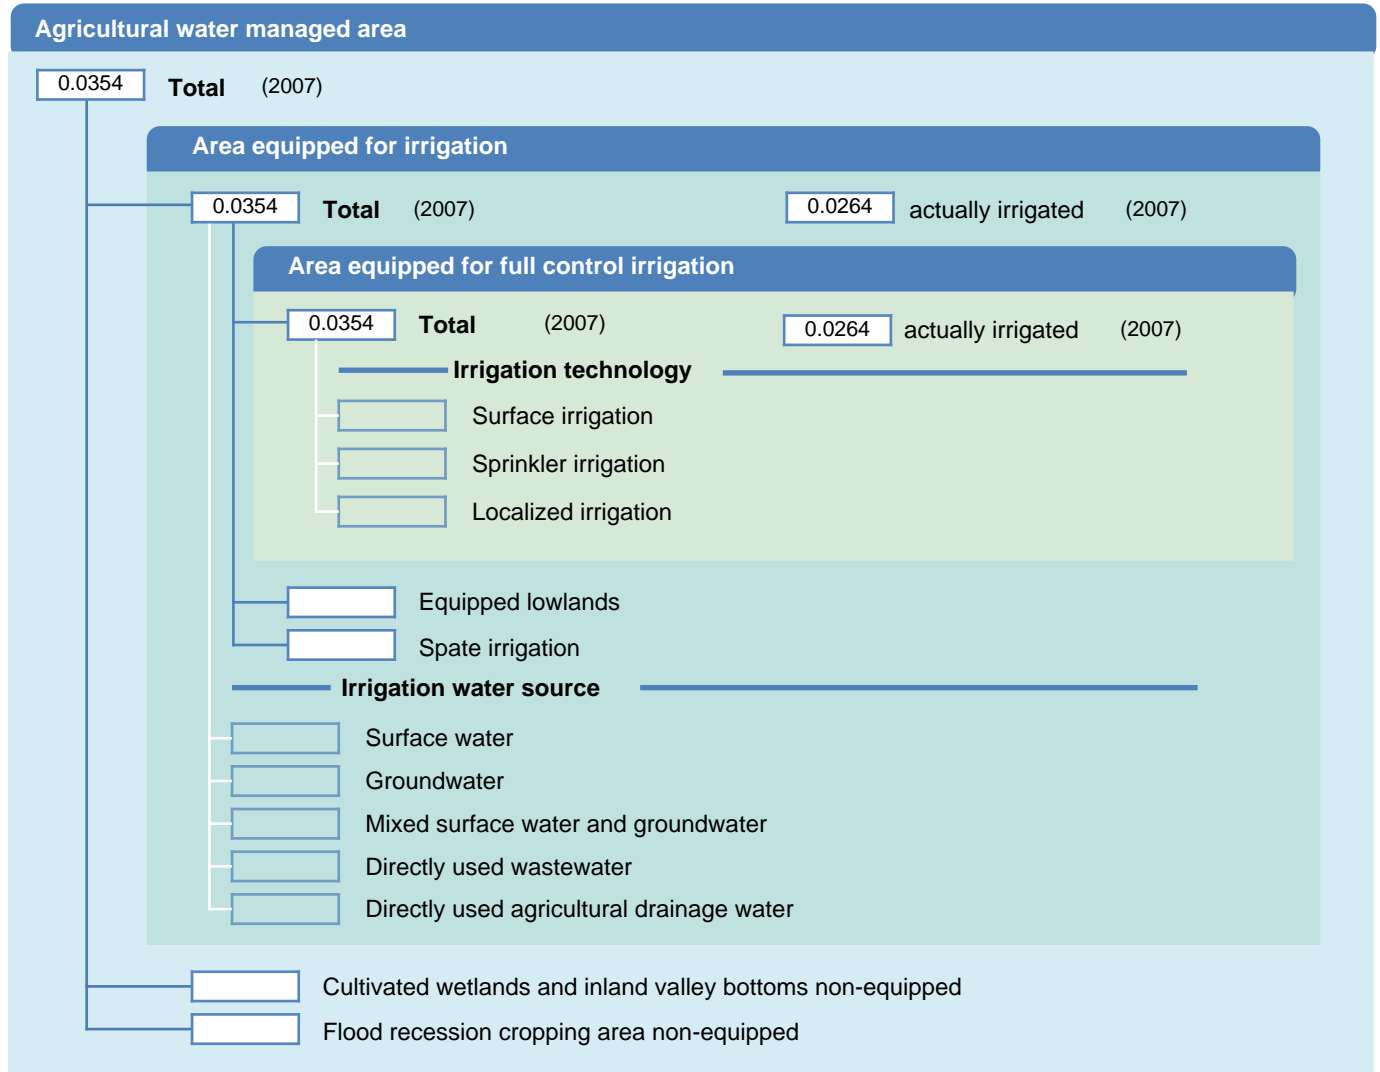

# Irrigation areas sheet

# Solomon Islands

## PHYSICAL AREAS (THOUSAND HECTARES)

## HARVESTED AREAS (THOUSAND HECTARES)