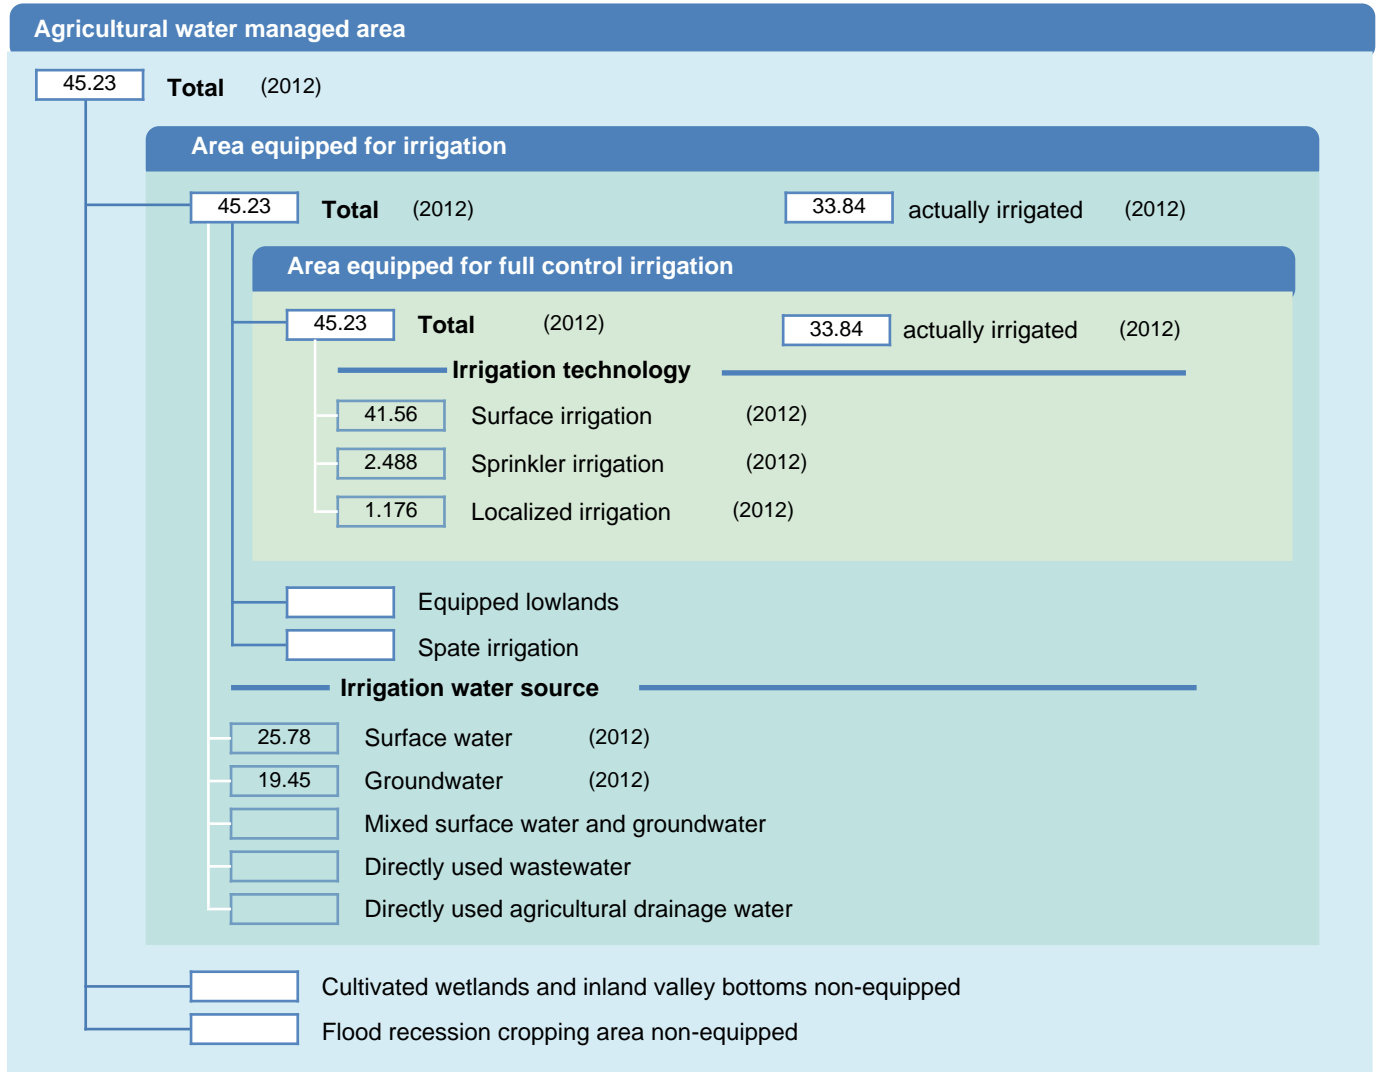

# Irrigation areas sheet

El Salvador

## PHYSICAL AREAS (THOUSAND HECTARES)

## HARVESTED AREAS (THOUSAND HECTARES)