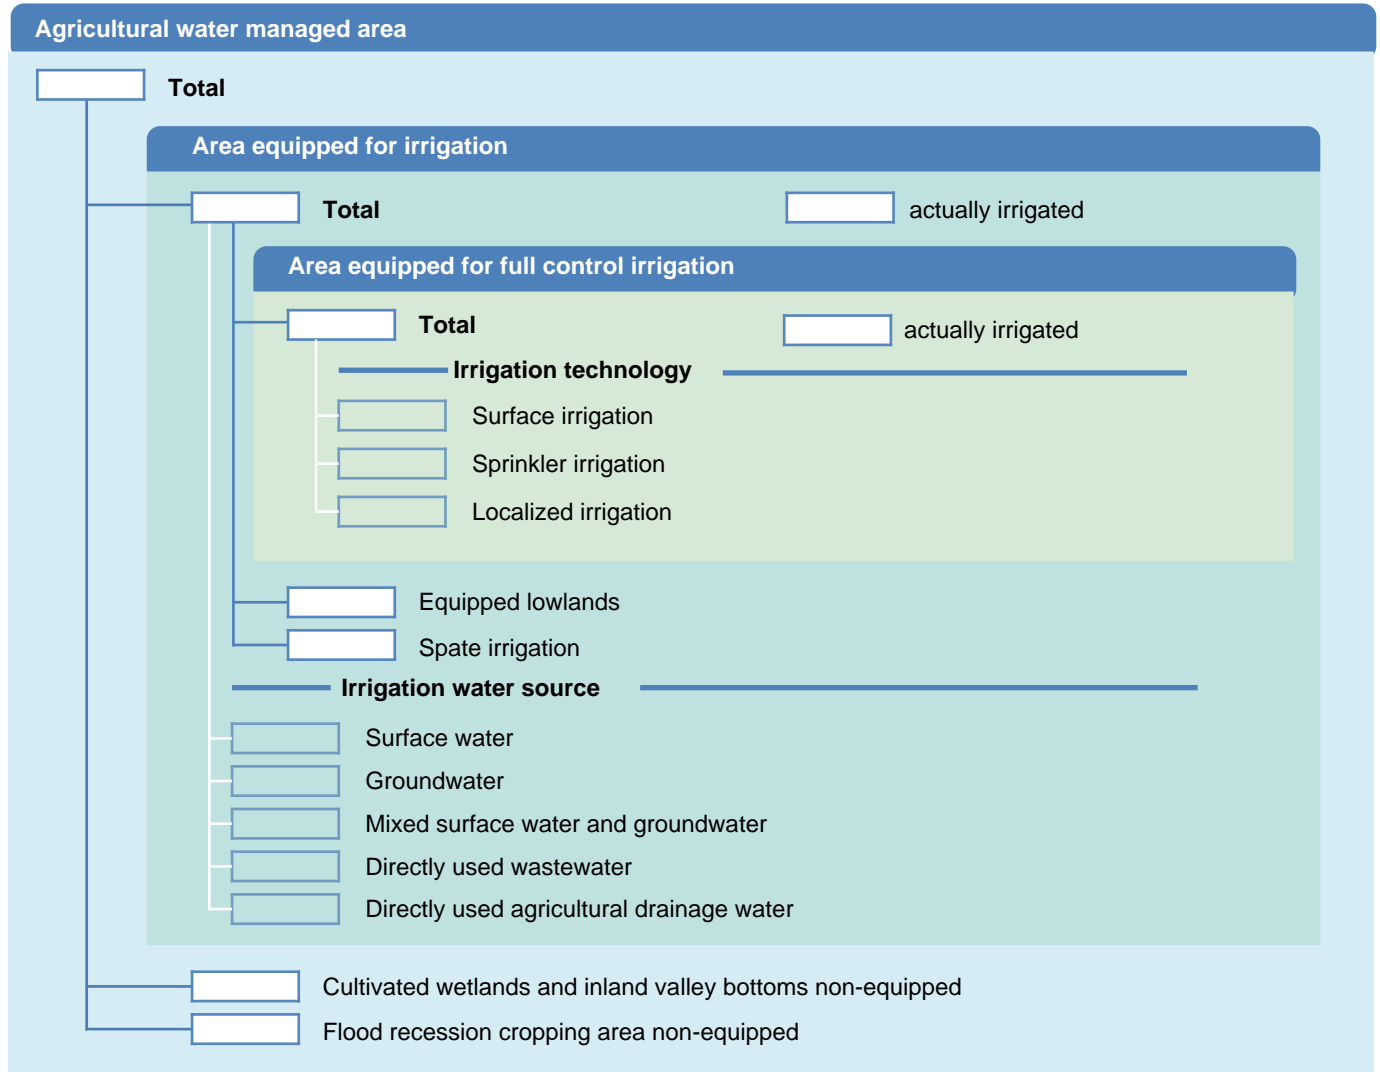

Irrigation areas sheet

San Marino

PHYSICAL AREAS (THOUSAND HECTARES)

HARVESTED AREAS (THOUSAND HECTARES)