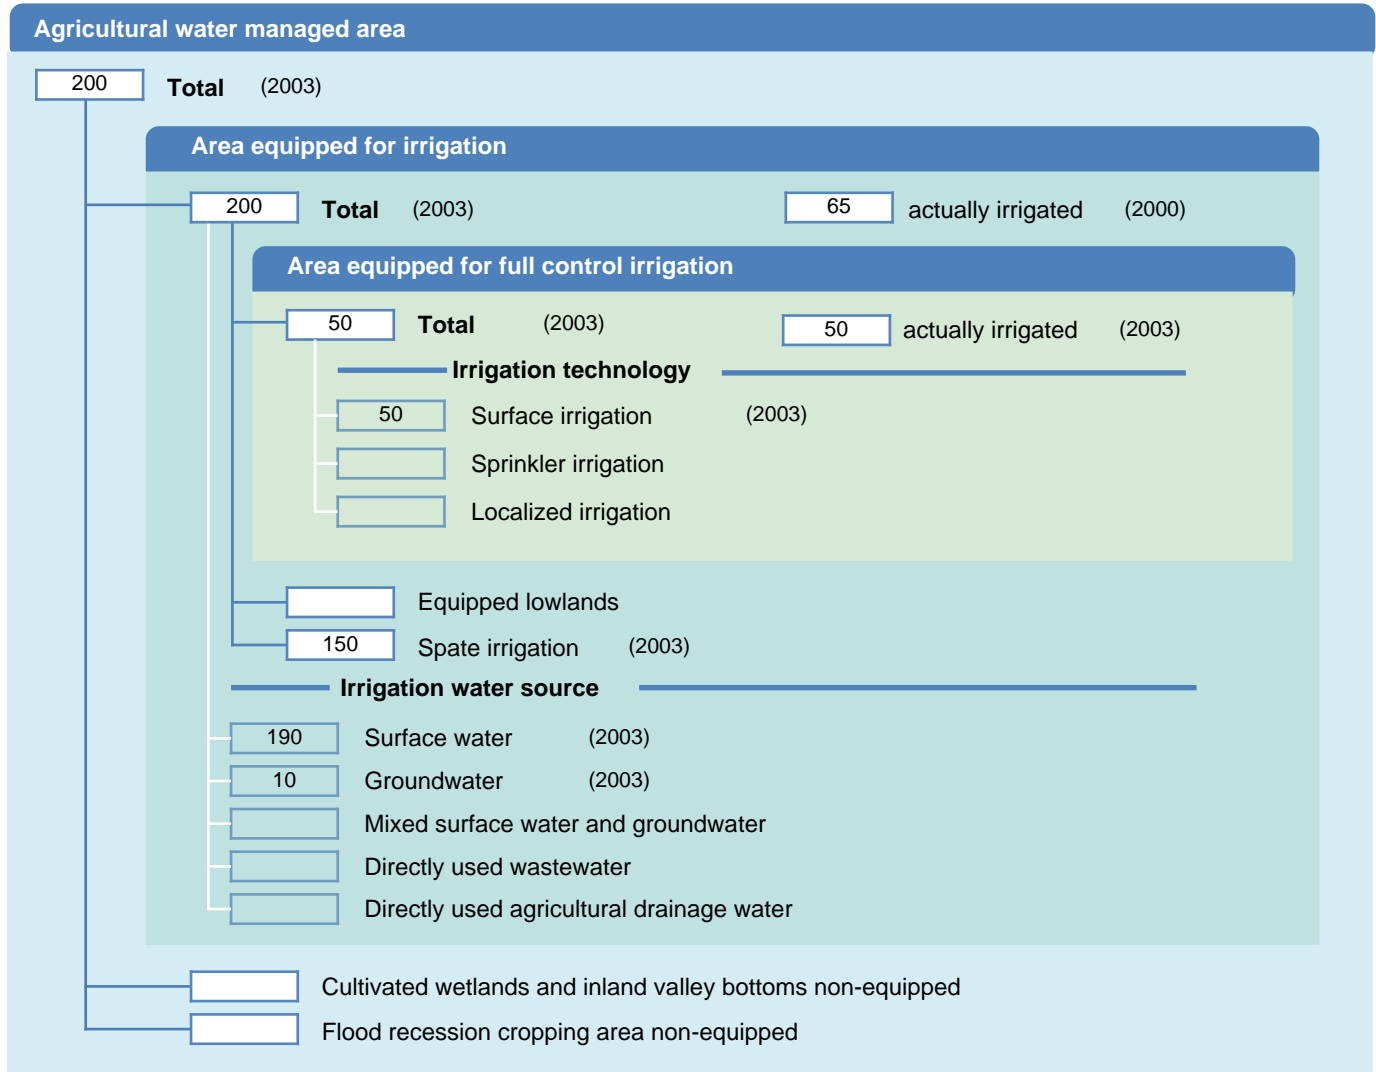

# Irrigation areas sheet

Somalia

## PHYSICAL AREAS (THOUSAND HECTARES)

## HARVESTED AREAS (THOUSAND HECTARES)