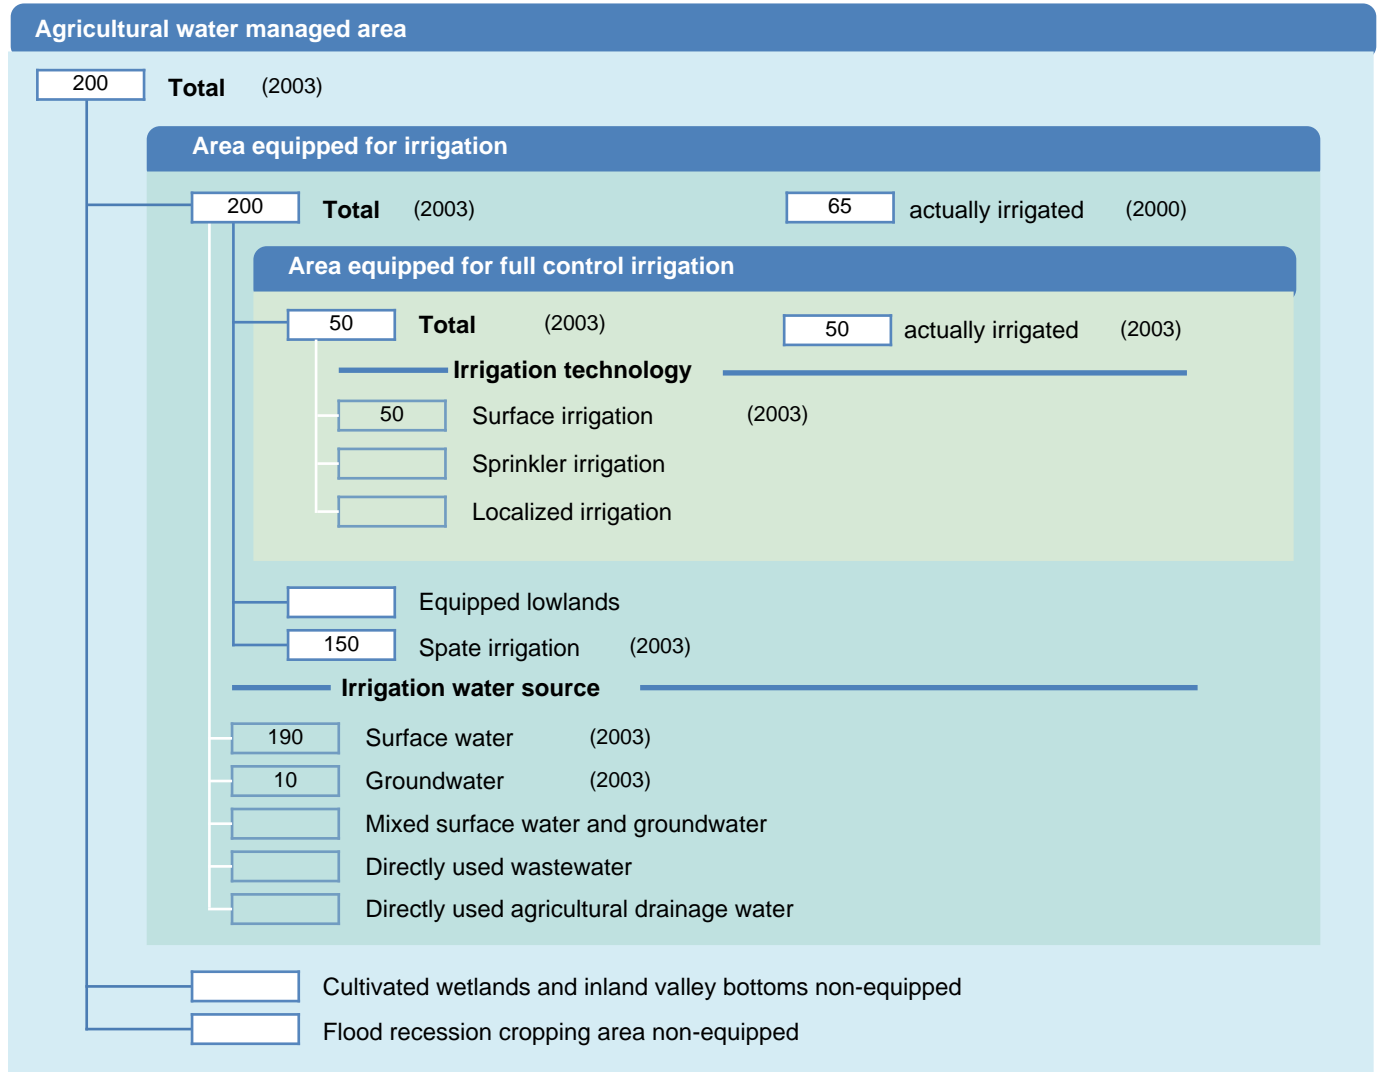

Irrigation areas sheet

Somalia

PHYSICAL AREAS (THOUSAND HECTARES)

HARVESTED AREAS (THOUSAND HECTARES)