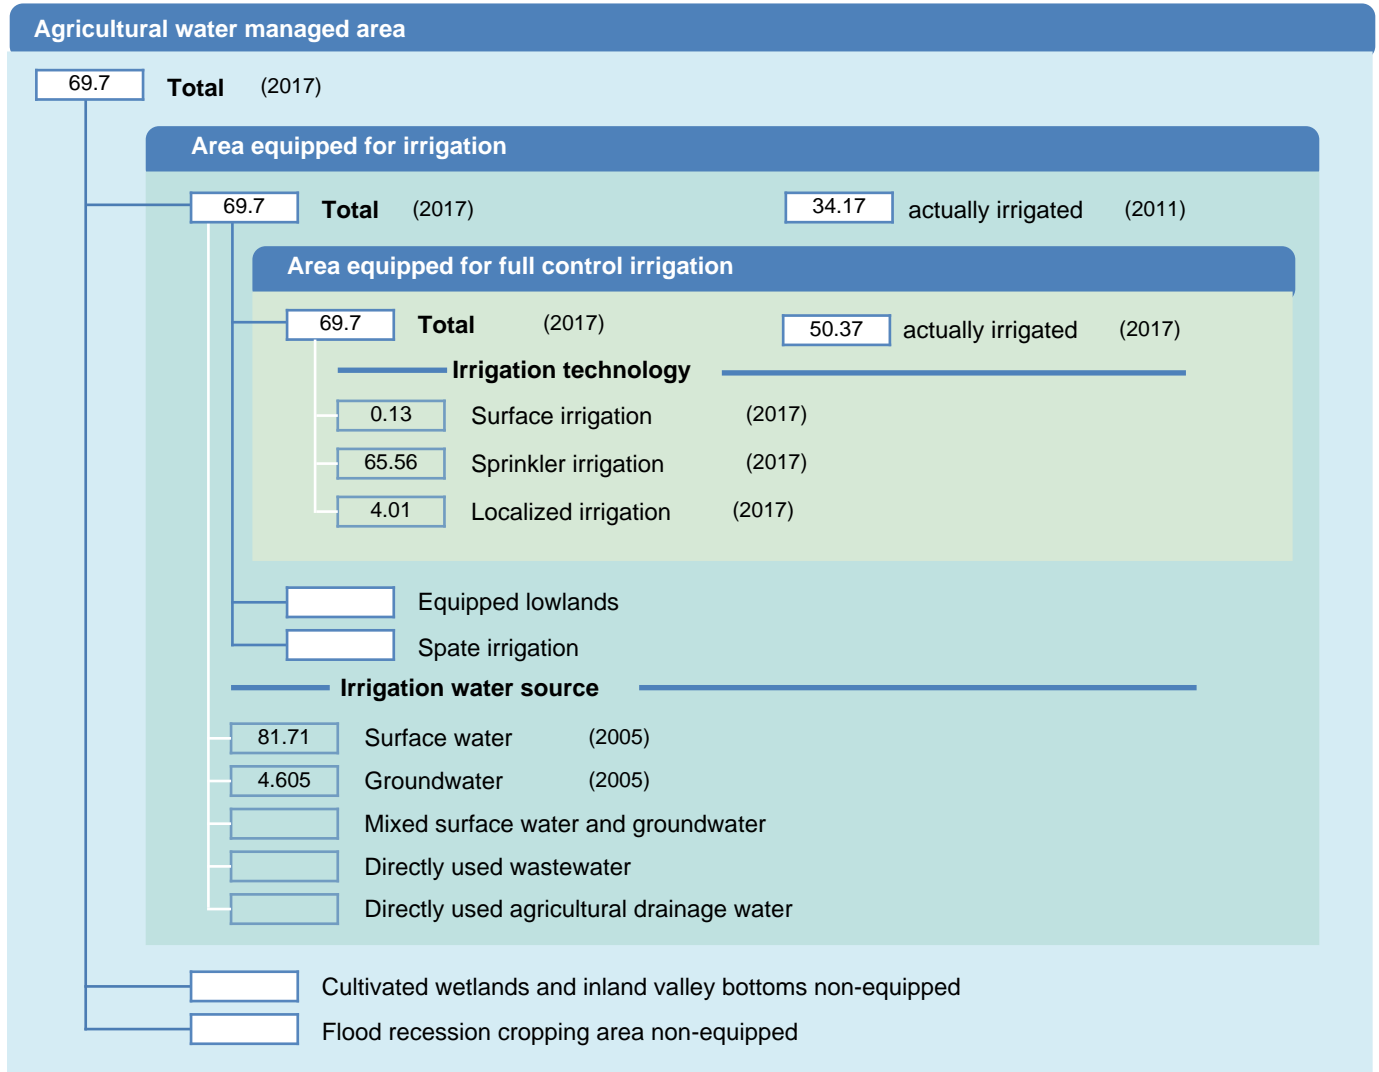

Irrigation areas sheet

Serbia

PHYSICAL AREAS (THOUSAND HECTARES)

HARVESTED AREAS (THOUSAND HECTARES)