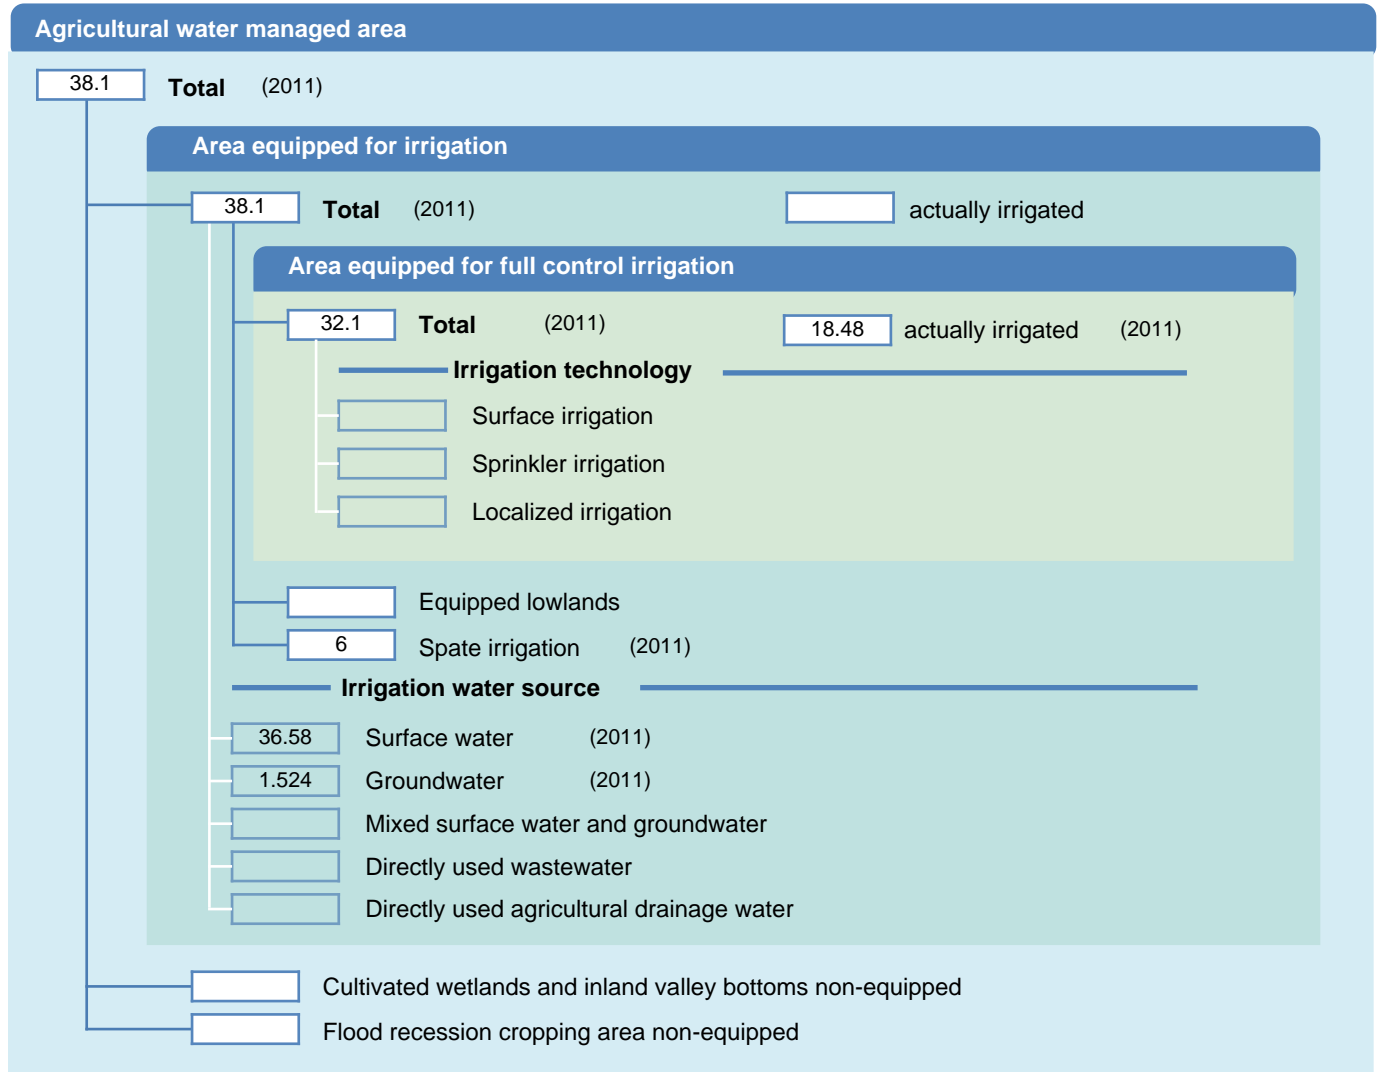

Irrigation areas sheet

South Sudan

PHYSICAL AREAS (THOUSAND HECTARES)

HARVESTED AREAS (THOUSAND HECTARES)