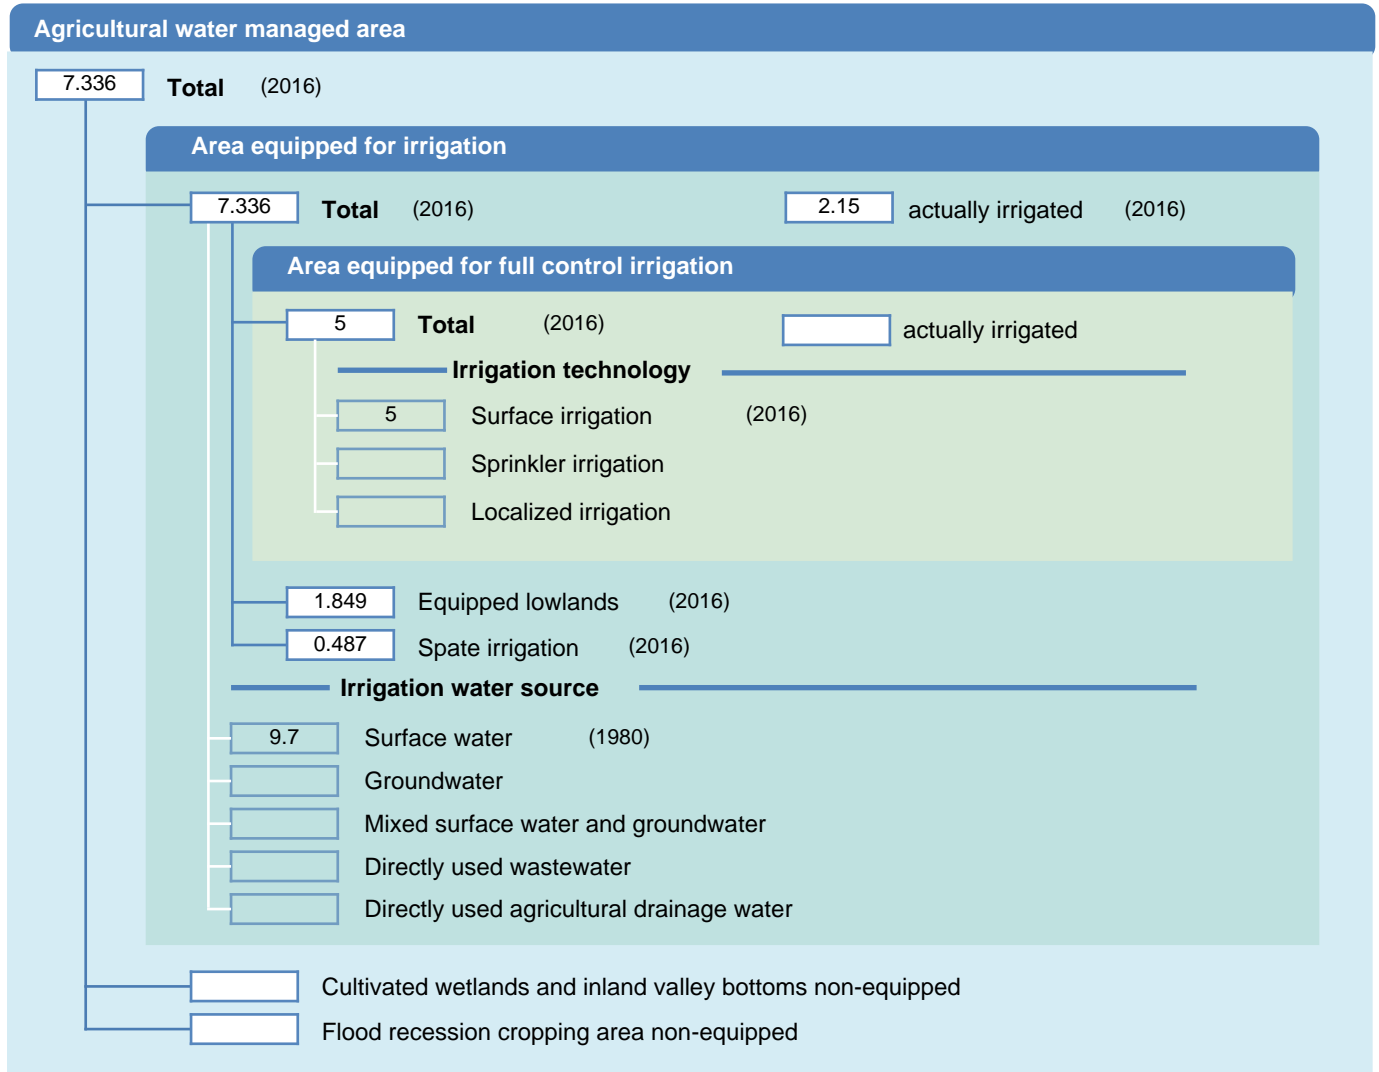

Irrigation areas sheet

Sao Tome and Principe

PHYSICAL AREAS (THOUSAND HECTARES)

HARVESTED AREAS (THOUSAND HECTARES)