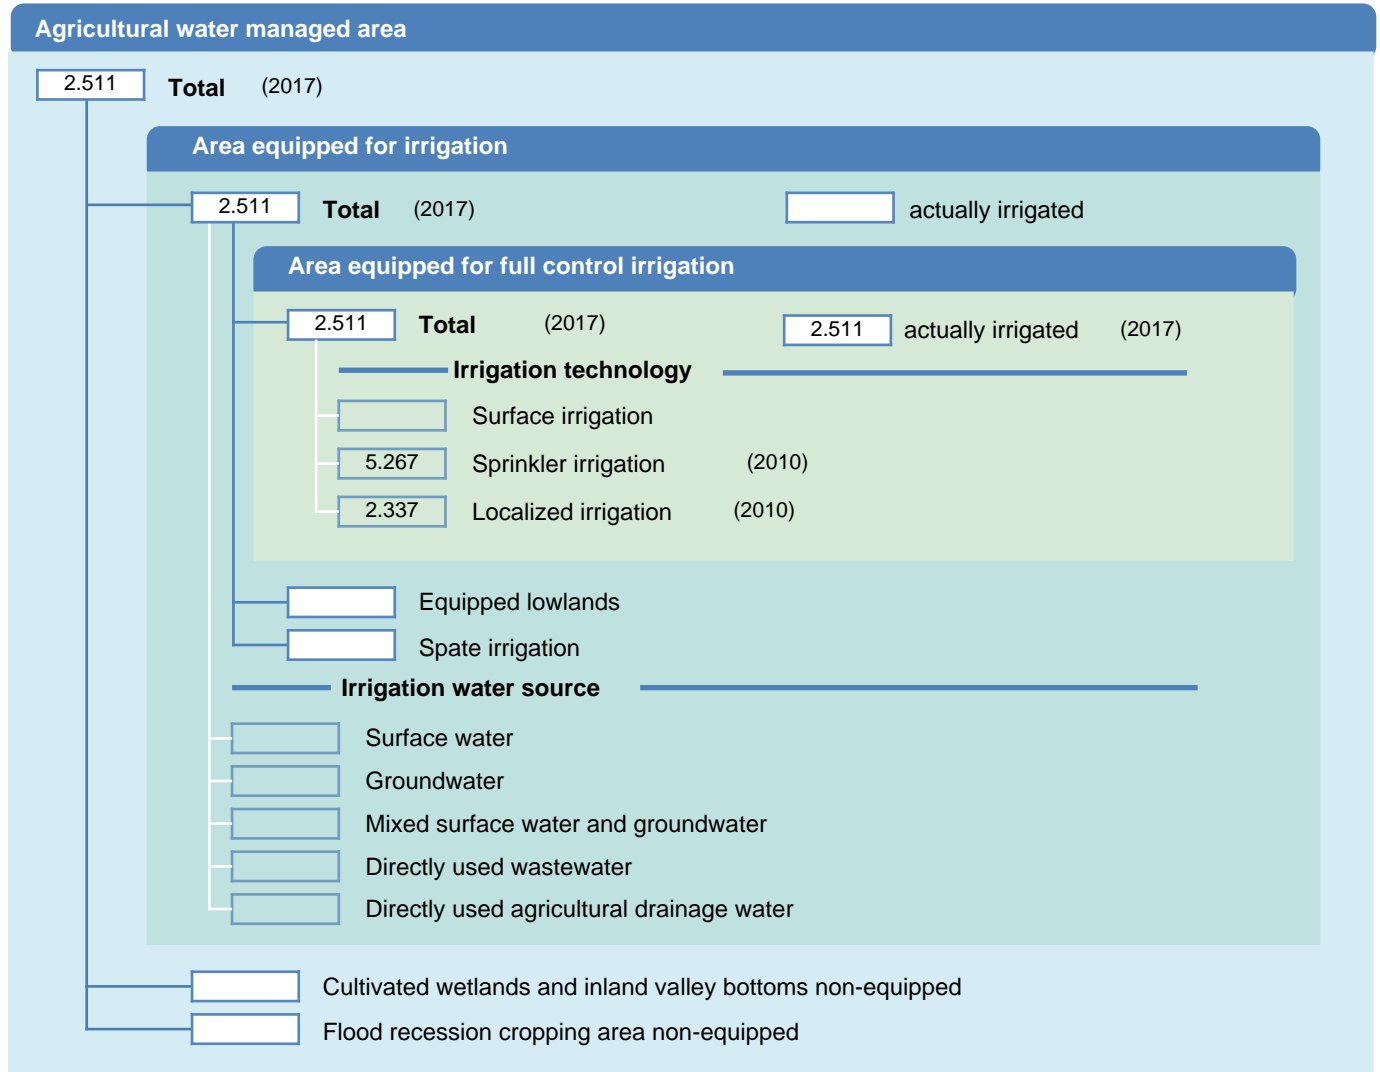

Irrigation areas sheet

Slovenia

PHYSICAL AREAS (THOUSAND HECTARES)

HARVESTED AREAS (THOUSAND HECTARES)