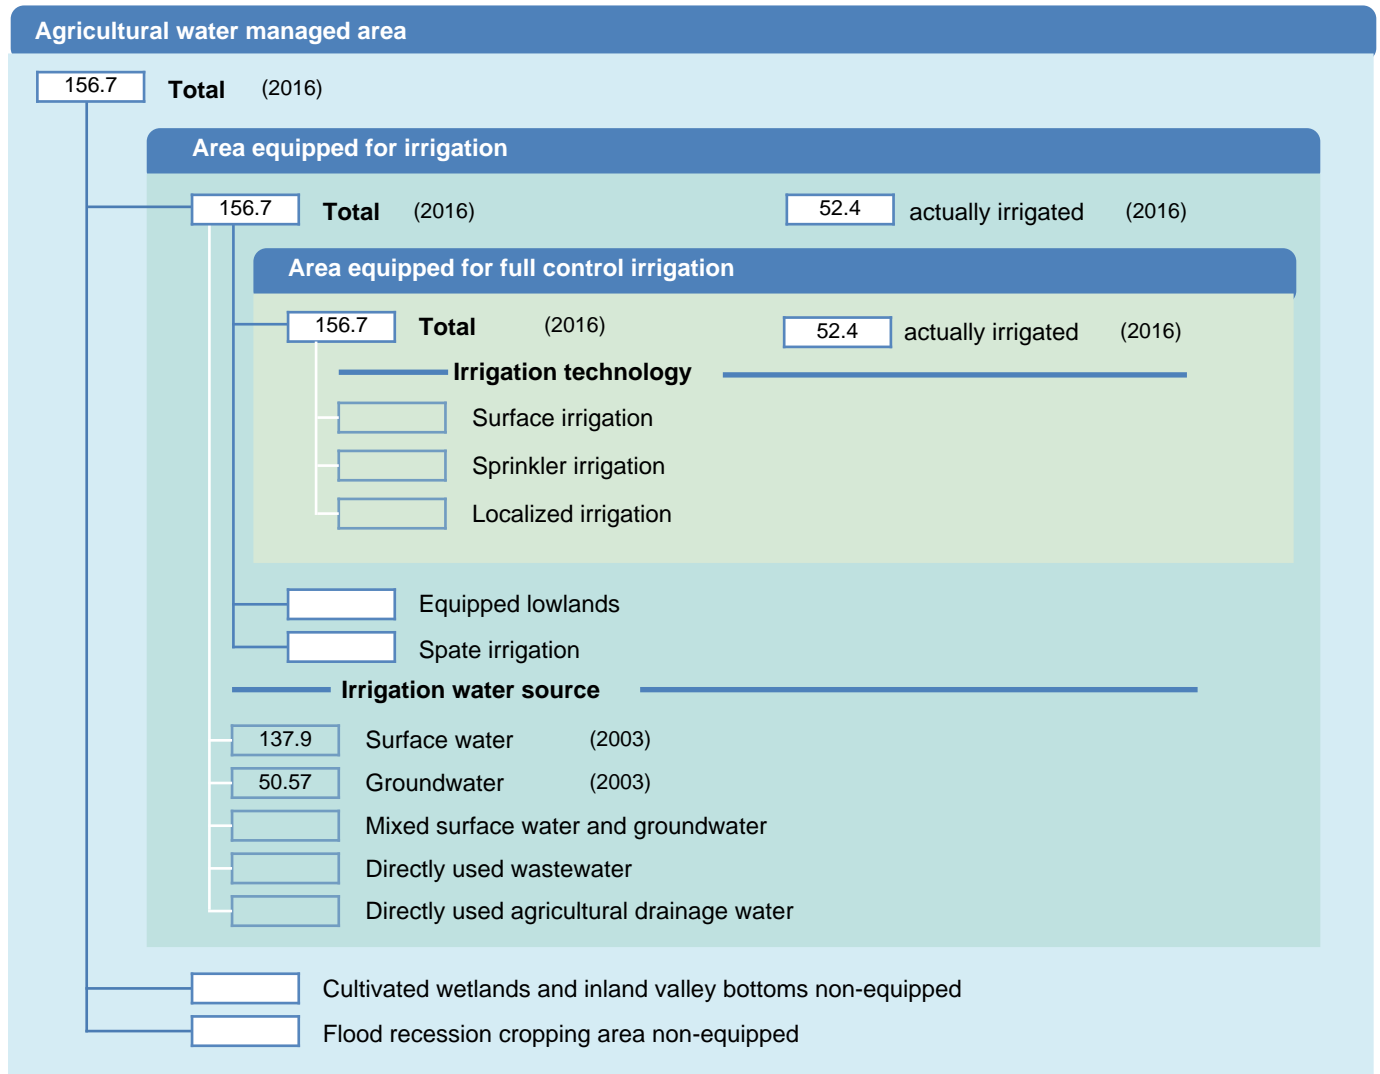

# Irrigation areas sheet

Sweden

## PHYSICAL AREAS (THOUSAND HECTARES)

## HARVESTED AREAS (THOUSAND HECTARES)