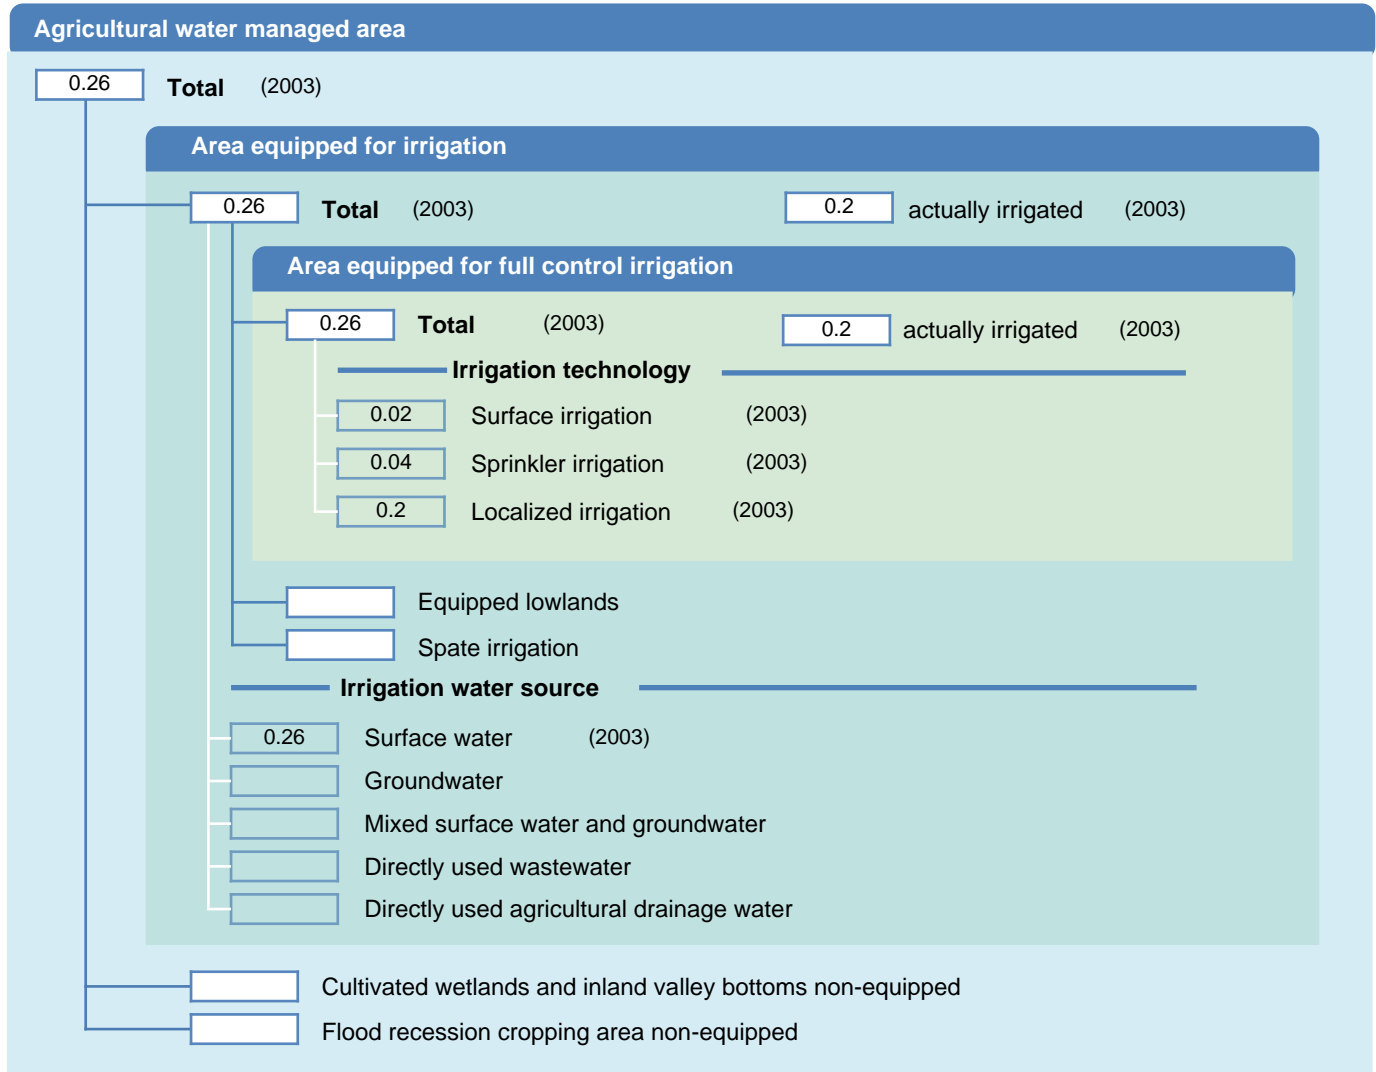

Irrigation areas sheet

Seychelles

PHYSICAL AREAS (THOUSAND HECTARES)

HARVESTED AREAS (THOUSAND HECTARES)