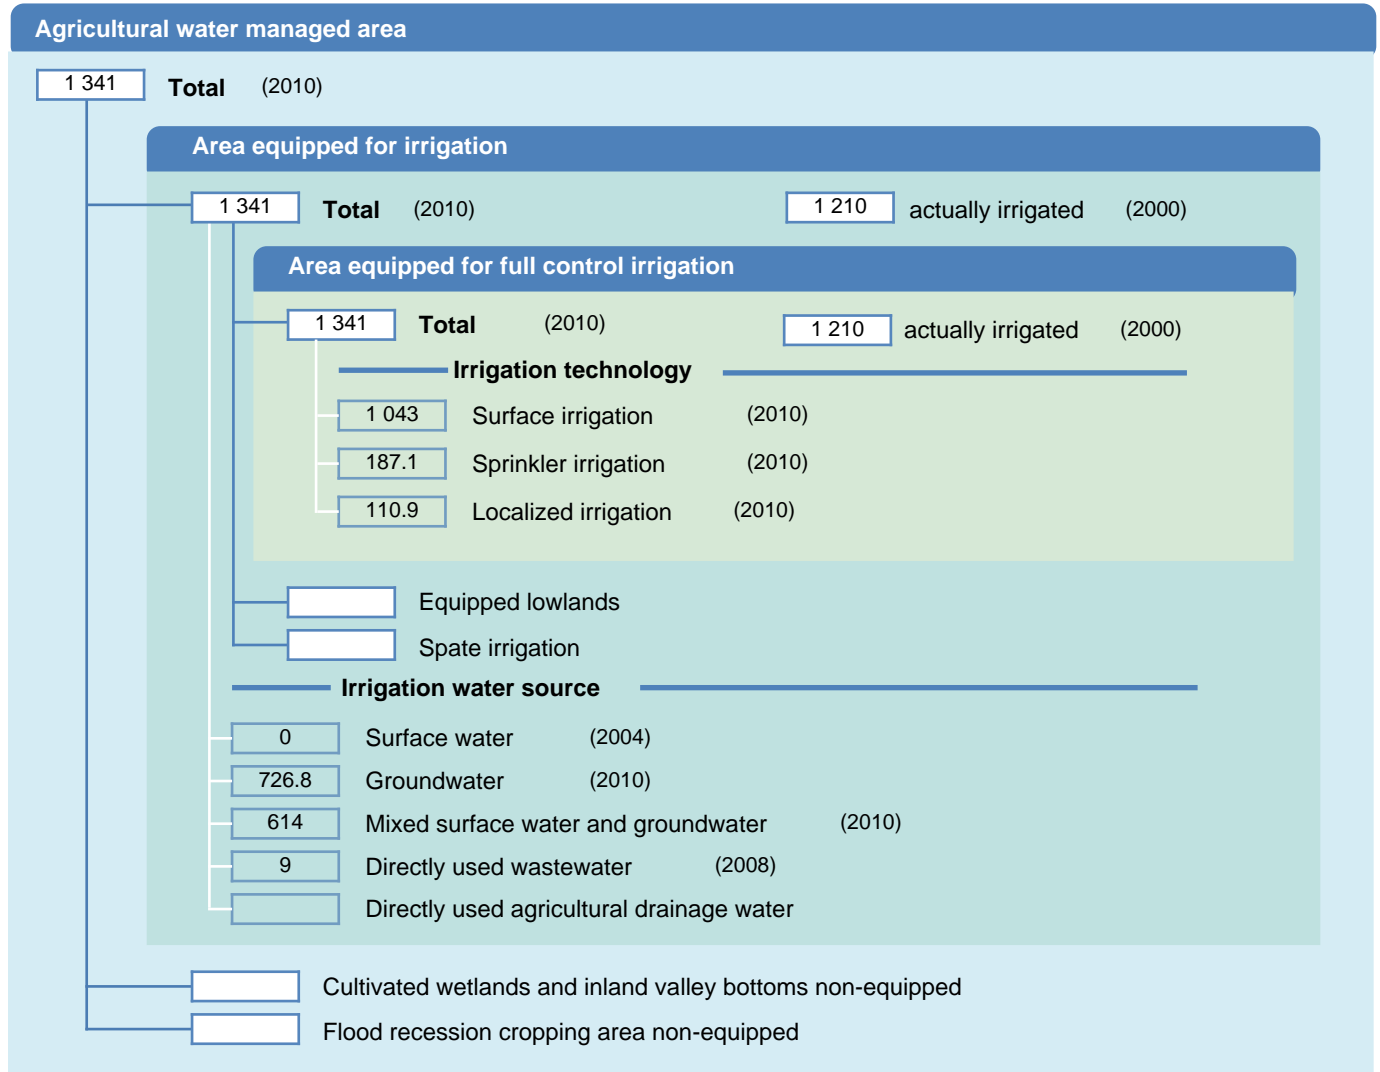

Irrigation areas sheet

Syrian Arab Republic

PHYSICAL AREAS (THOUSAND HECTARES)

HARVESTED AREAS (THOUSAND HECTARES)