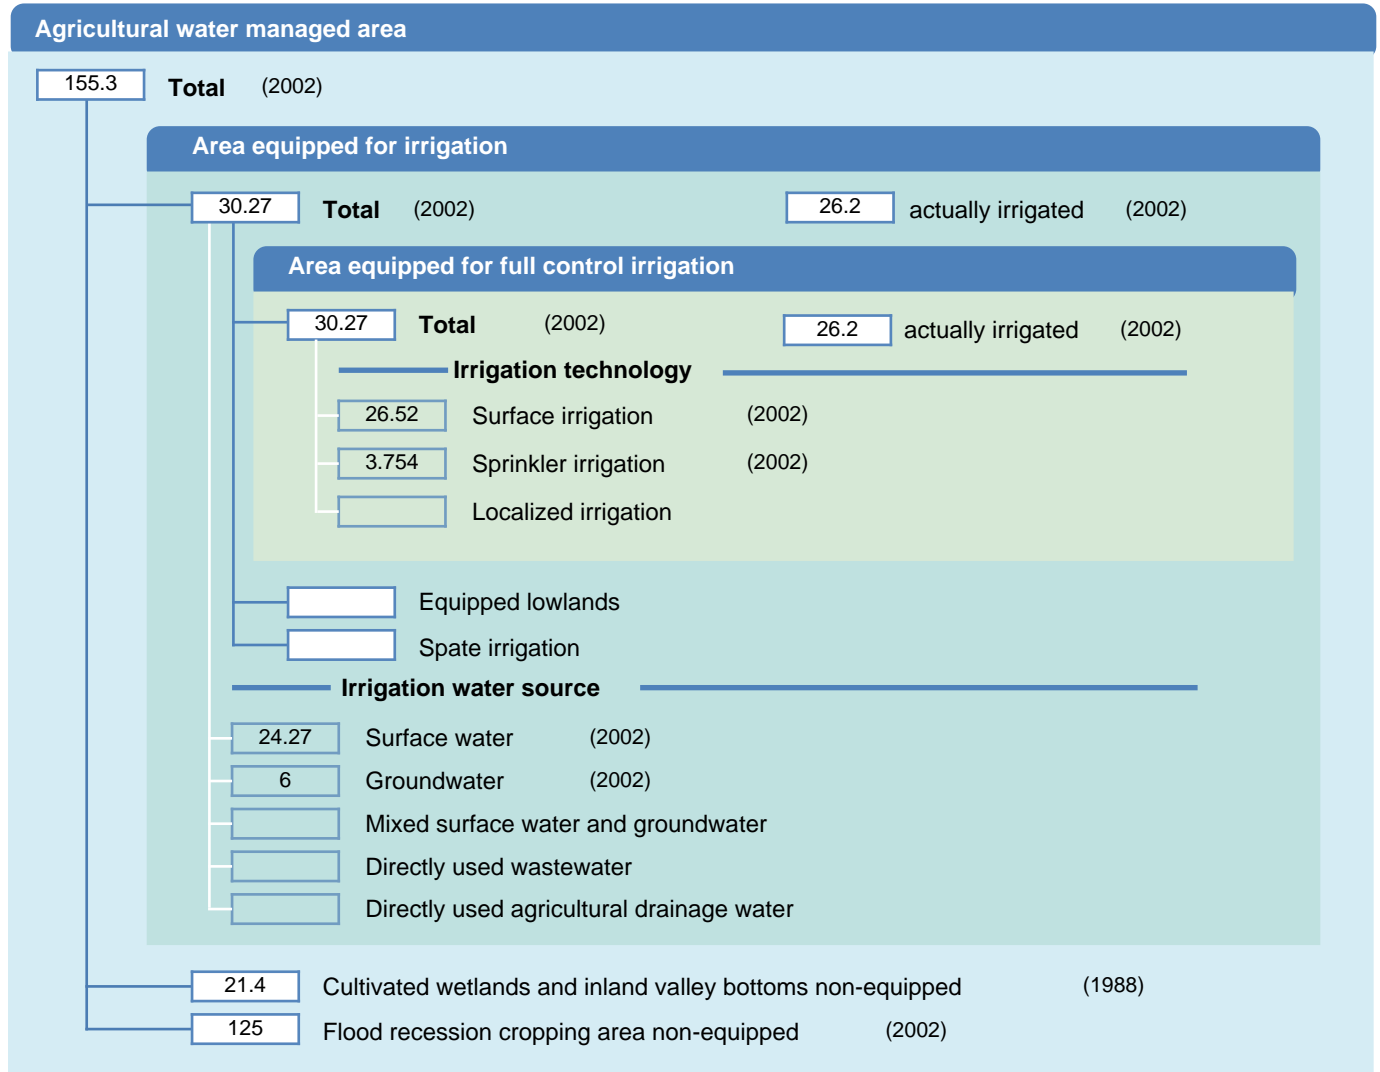

Irrigation areas sheet

Chad

PHYSICAL AREAS (THOUSAND HECTARES)

HARVESTED AREAS (THOUSAND HECTARES)