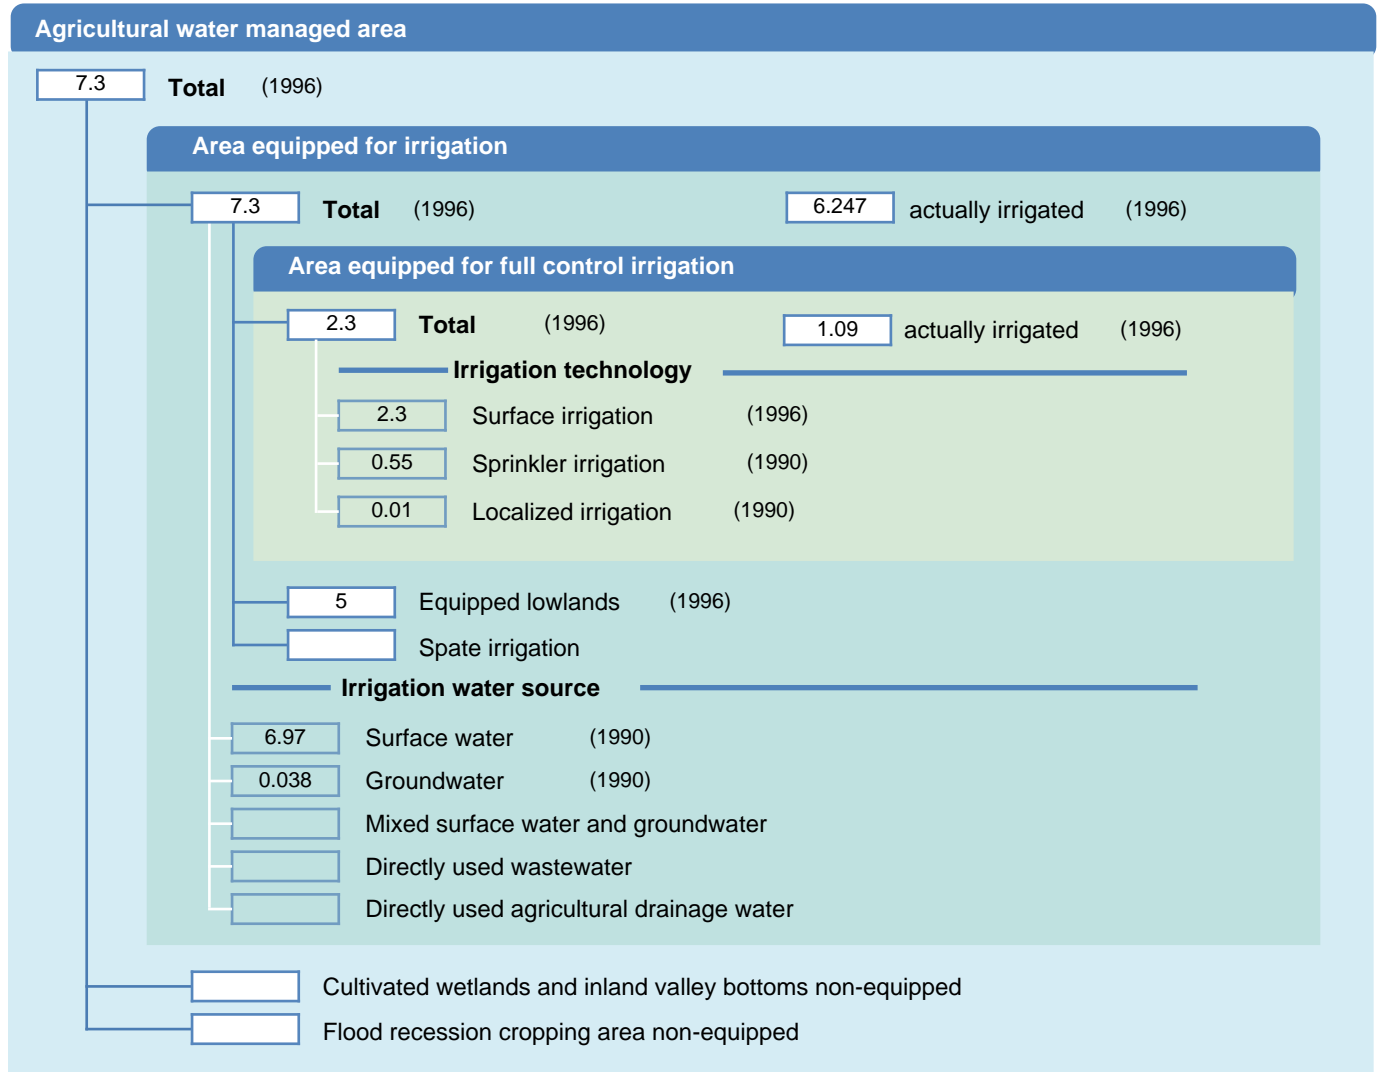

Irrigation areas sheet

Togo

PHYSICAL AREAS (THOUSAND HECTARES)

HARVESTED AREAS (THOUSAND HECTARES)