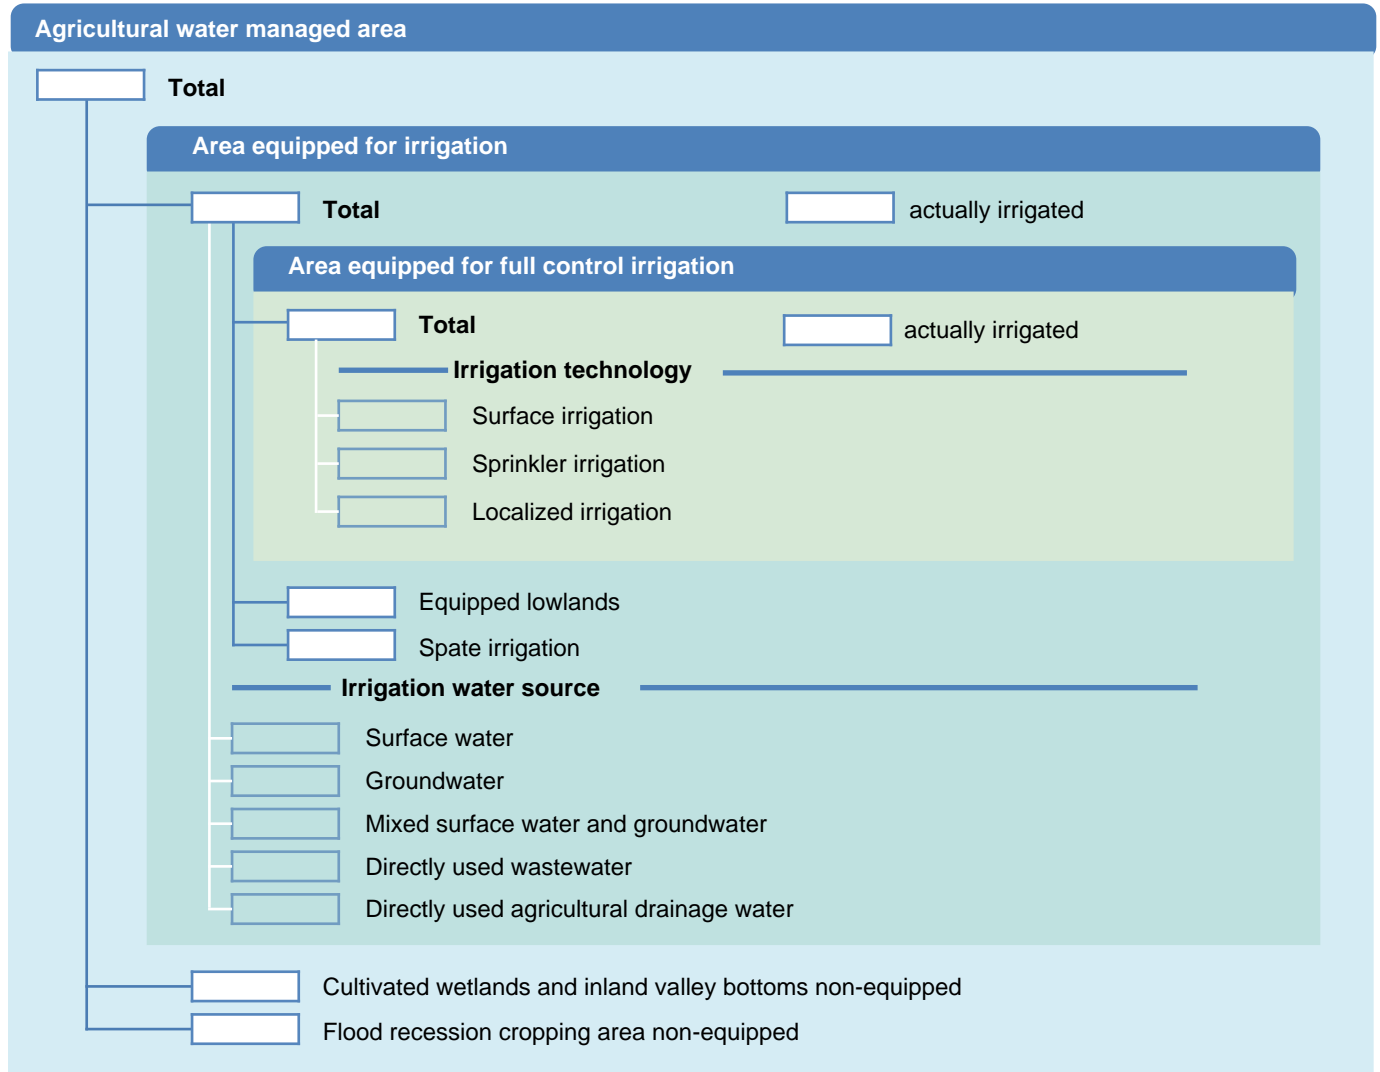

Irrigation areas sheet

Tonga

PHYSICAL AREAS (THOUSAND HECTARES)

HARVESTED AREAS (THOUSAND HECTARES)