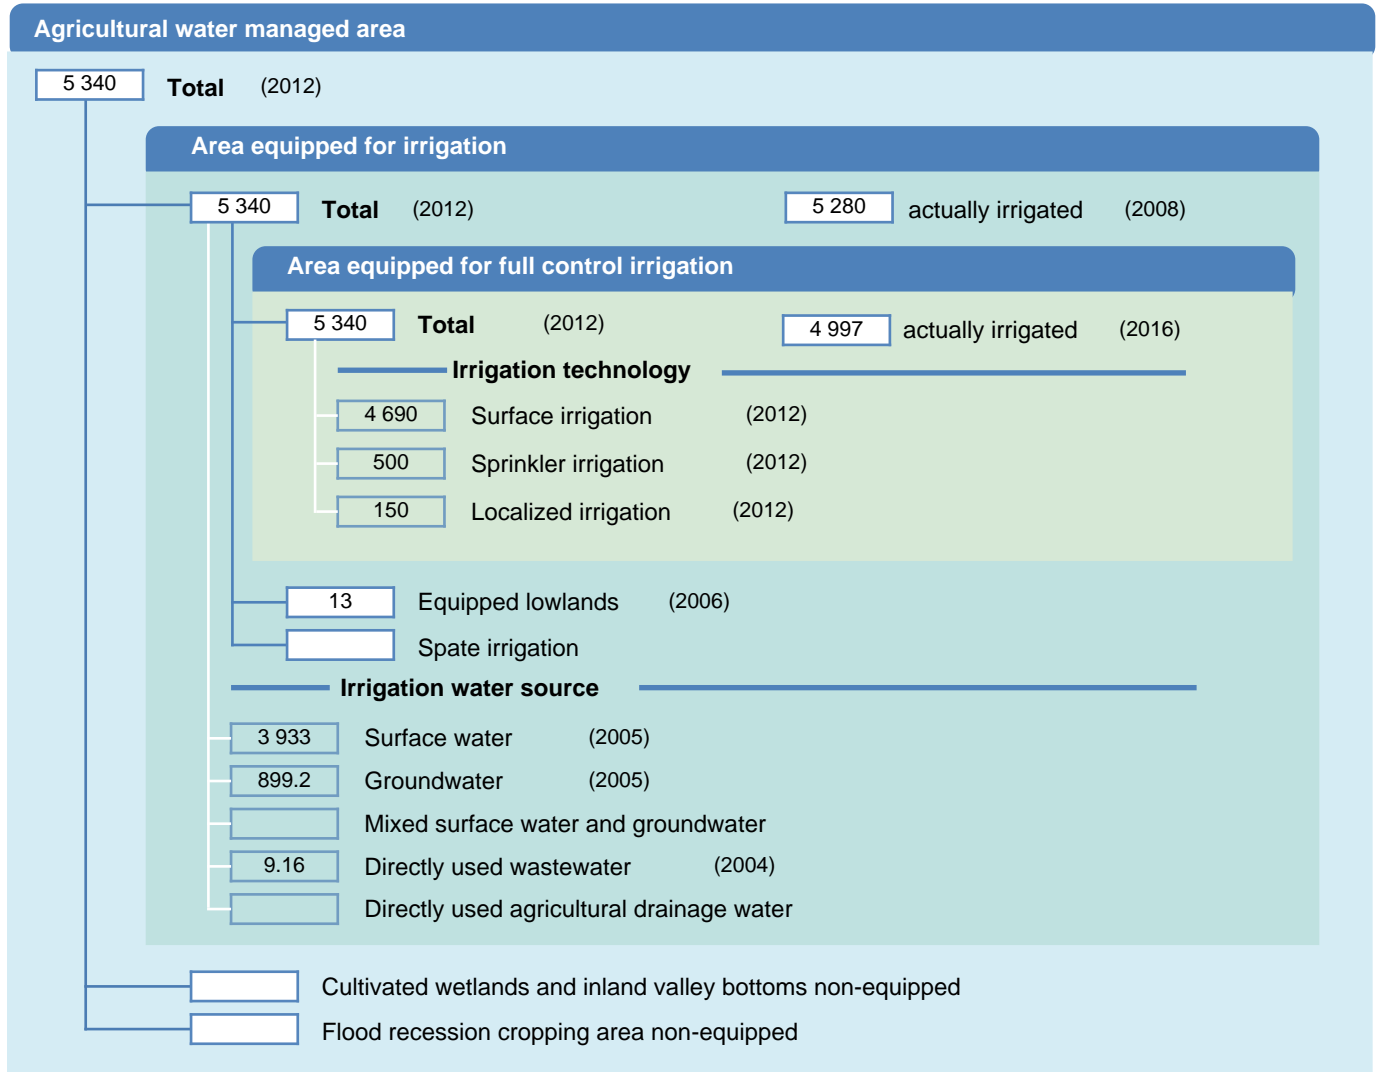

# Irrigation areas sheet

Turkey

## PHYSICAL AREAS (THOUSAND HECTARES)

## HARVESTED AREAS (THOUSAND HECTARES)