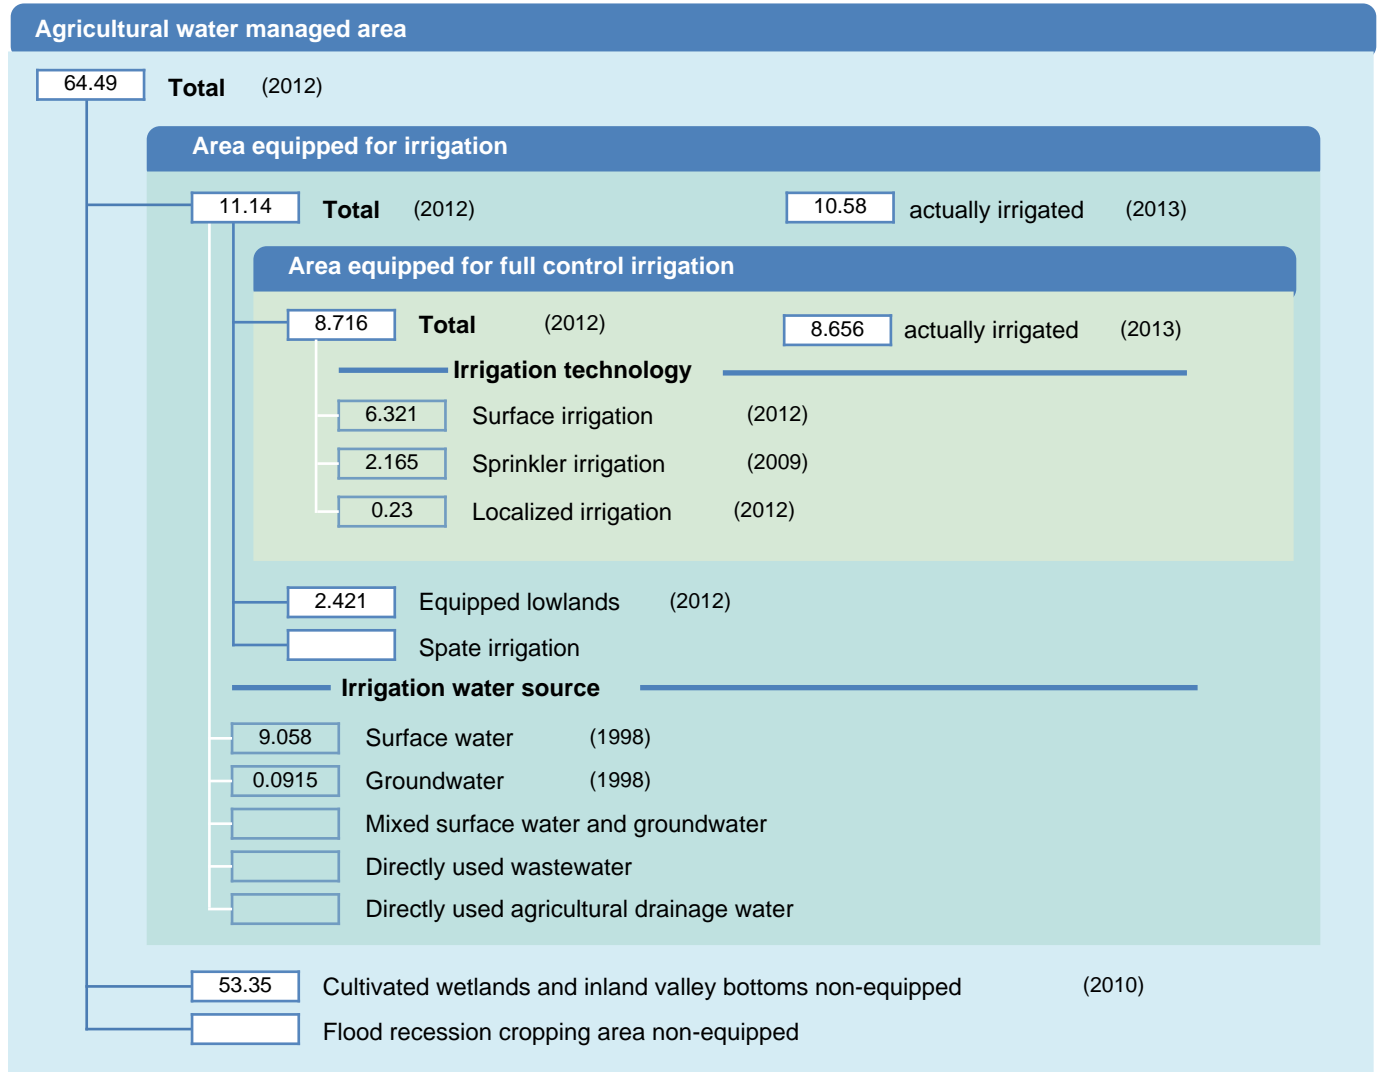

Irrigation areas sheet

Uganda

PHYSICAL AREAS (THOUSAND HECTARES)

HARVESTED AREAS (THOUSAND HECTARES)