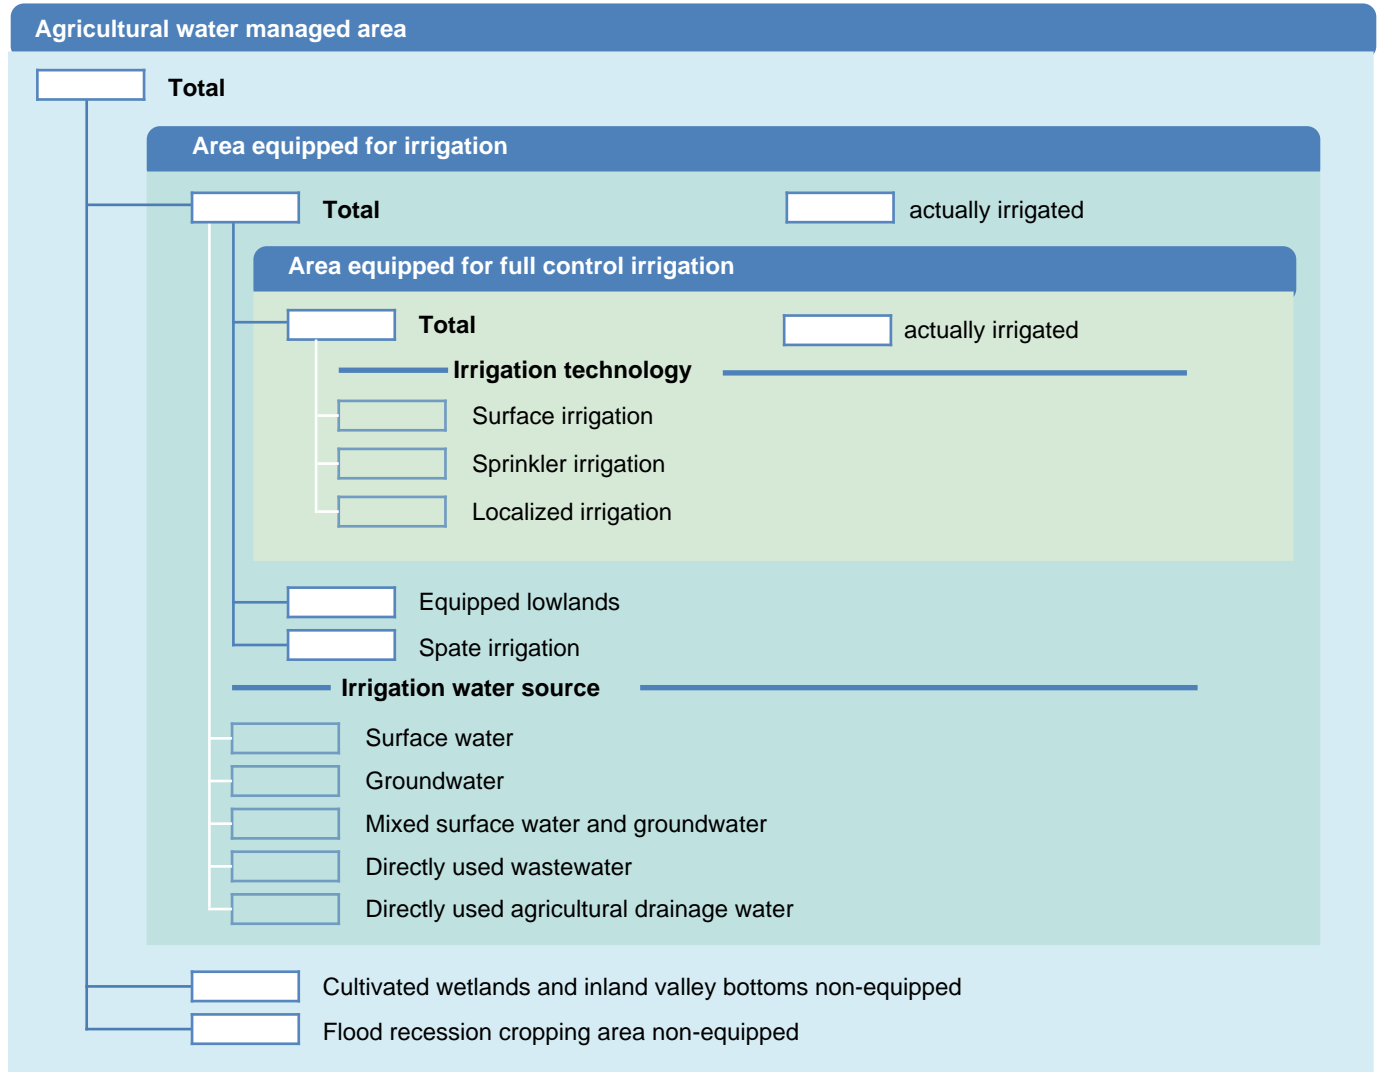

Irrigation areas sheet

Holy See

PHYSICAL AREAS (THOUSAND HECTARES)

HARVESTED AREAS (THOUSAND HECTARES)