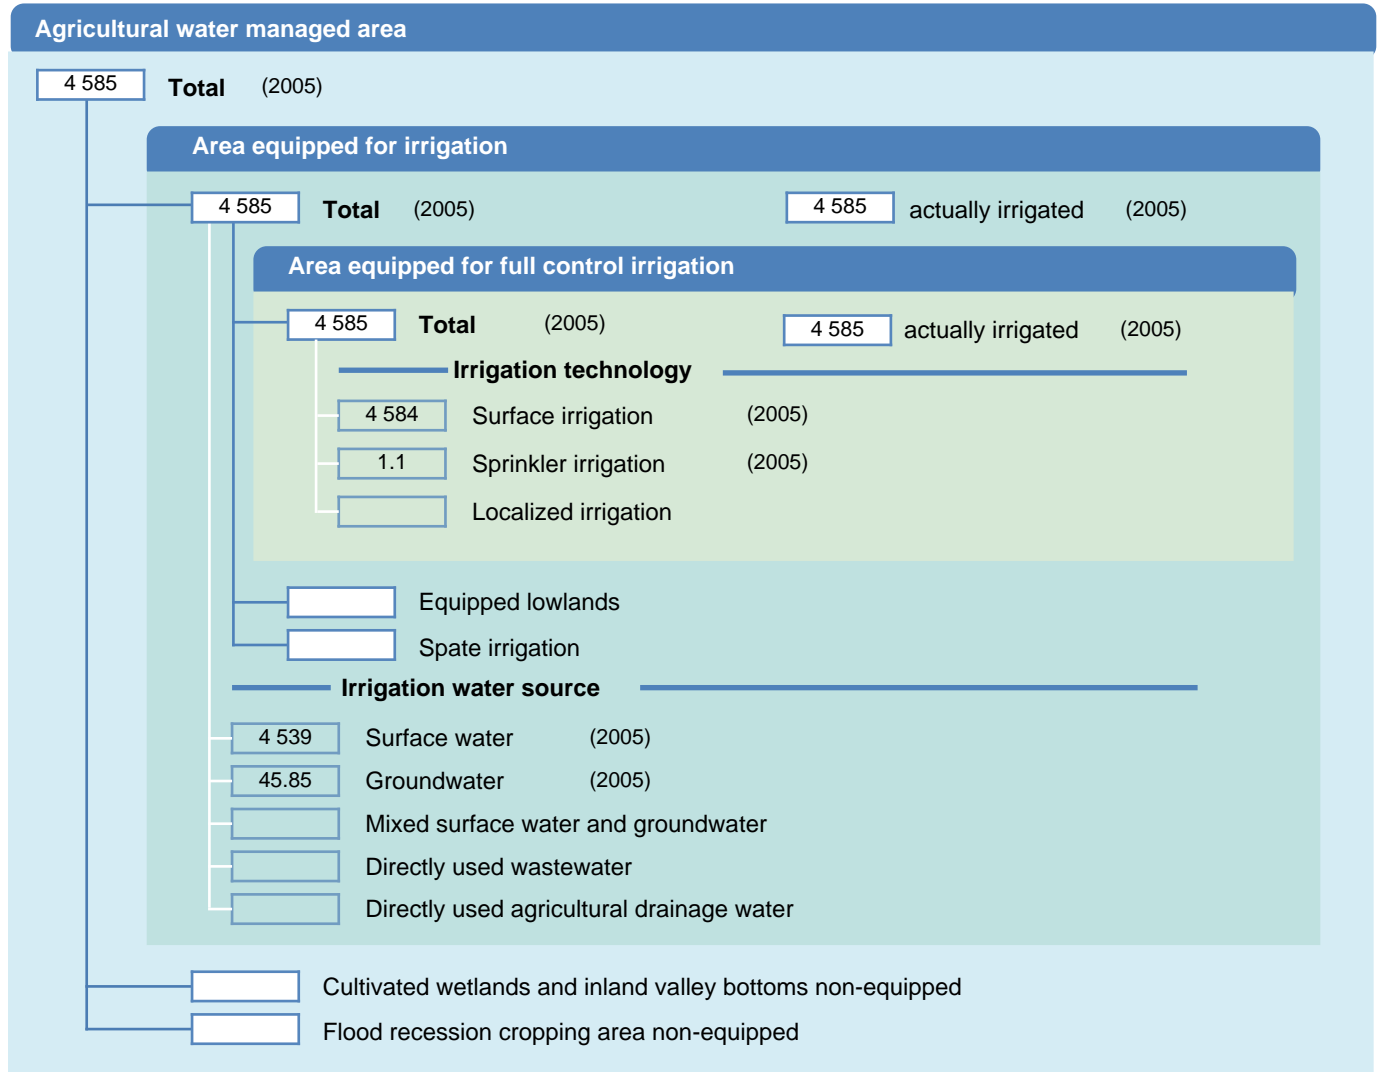

Irrigation areas sheet

Viet Nam

PHYSICAL AREAS (THOUSAND HECTARES)

HARVESTED AREAS (THOUSAND HECTARES)