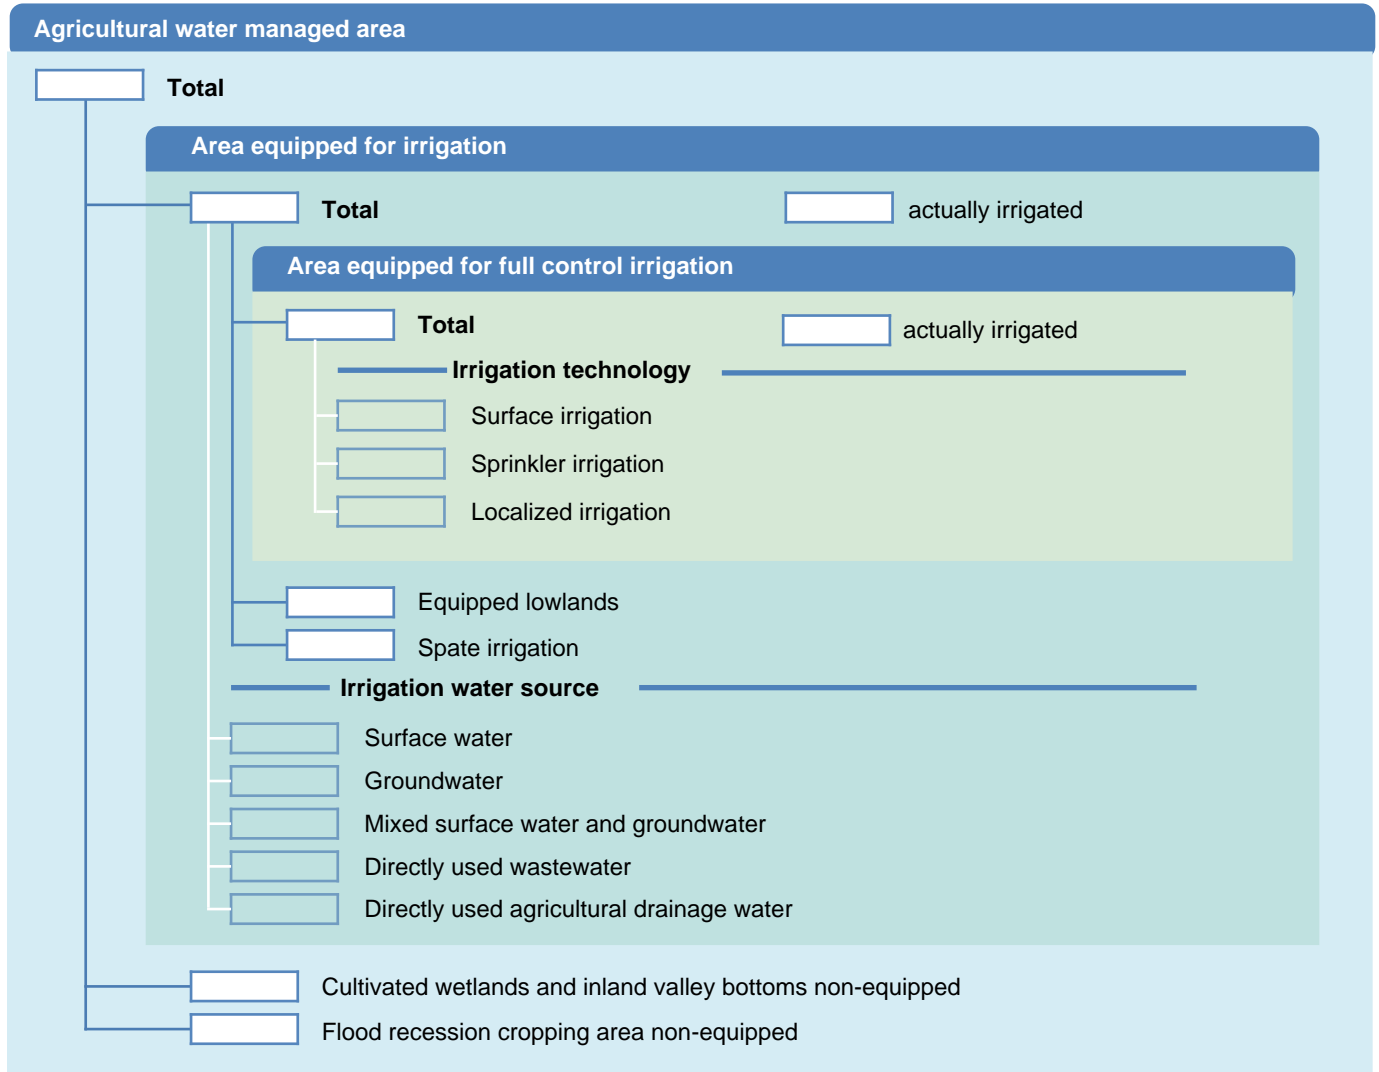

Irrigation areas sheet

Vanuatu

PHYSICAL AREAS (THOUSAND HECTARES)

HARVESTED AREAS (THOUSAND HECTARES)