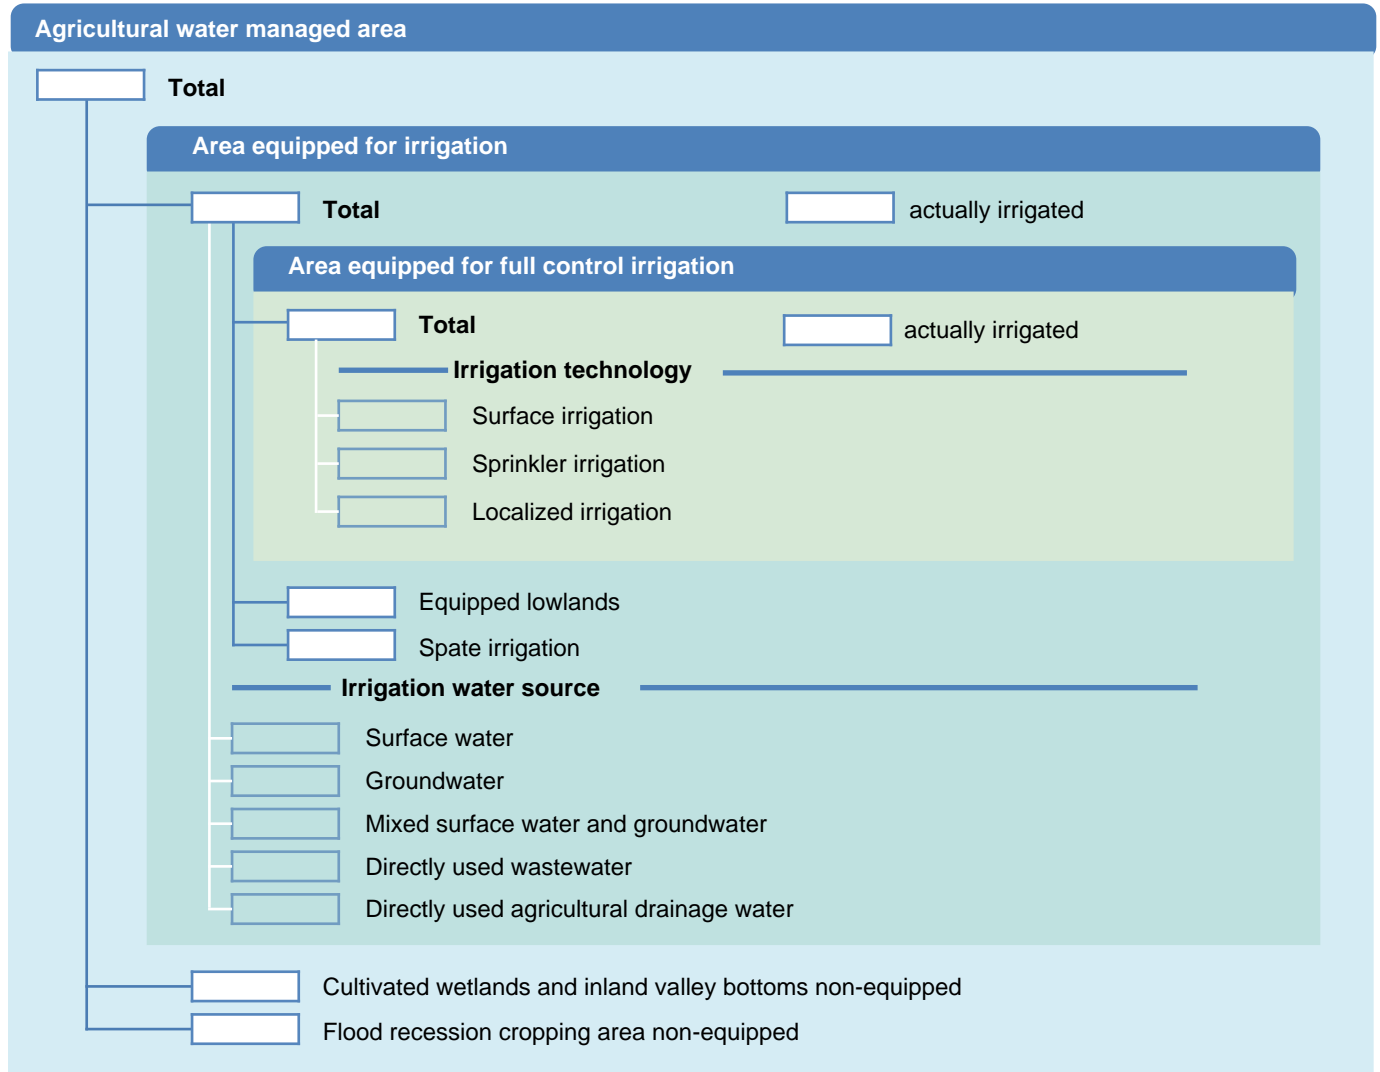

Irrigation areas sheet

Samoa

PHYSICAL AREAS (THOUSAND HECTARES)

HARVESTED AREAS (THOUSAND HECTARES)