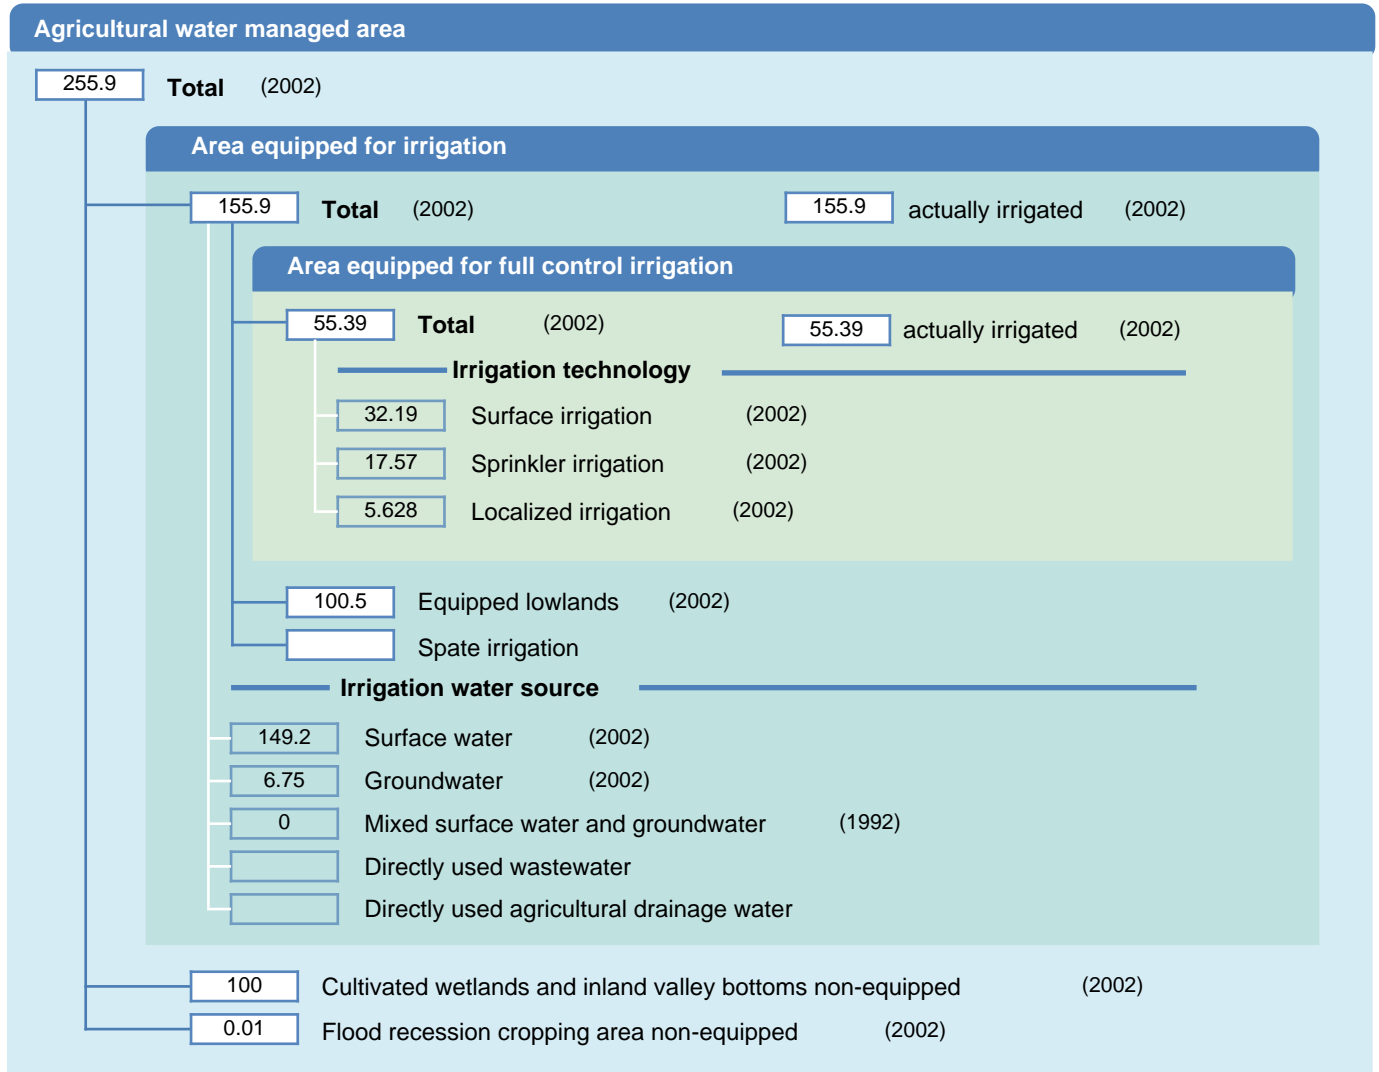

Irrigation areas sheet

Zambia

PHYSICAL AREAS (THOUSAND HECTARES)

HARVESTED AREAS (THOUSAND HECTARES)