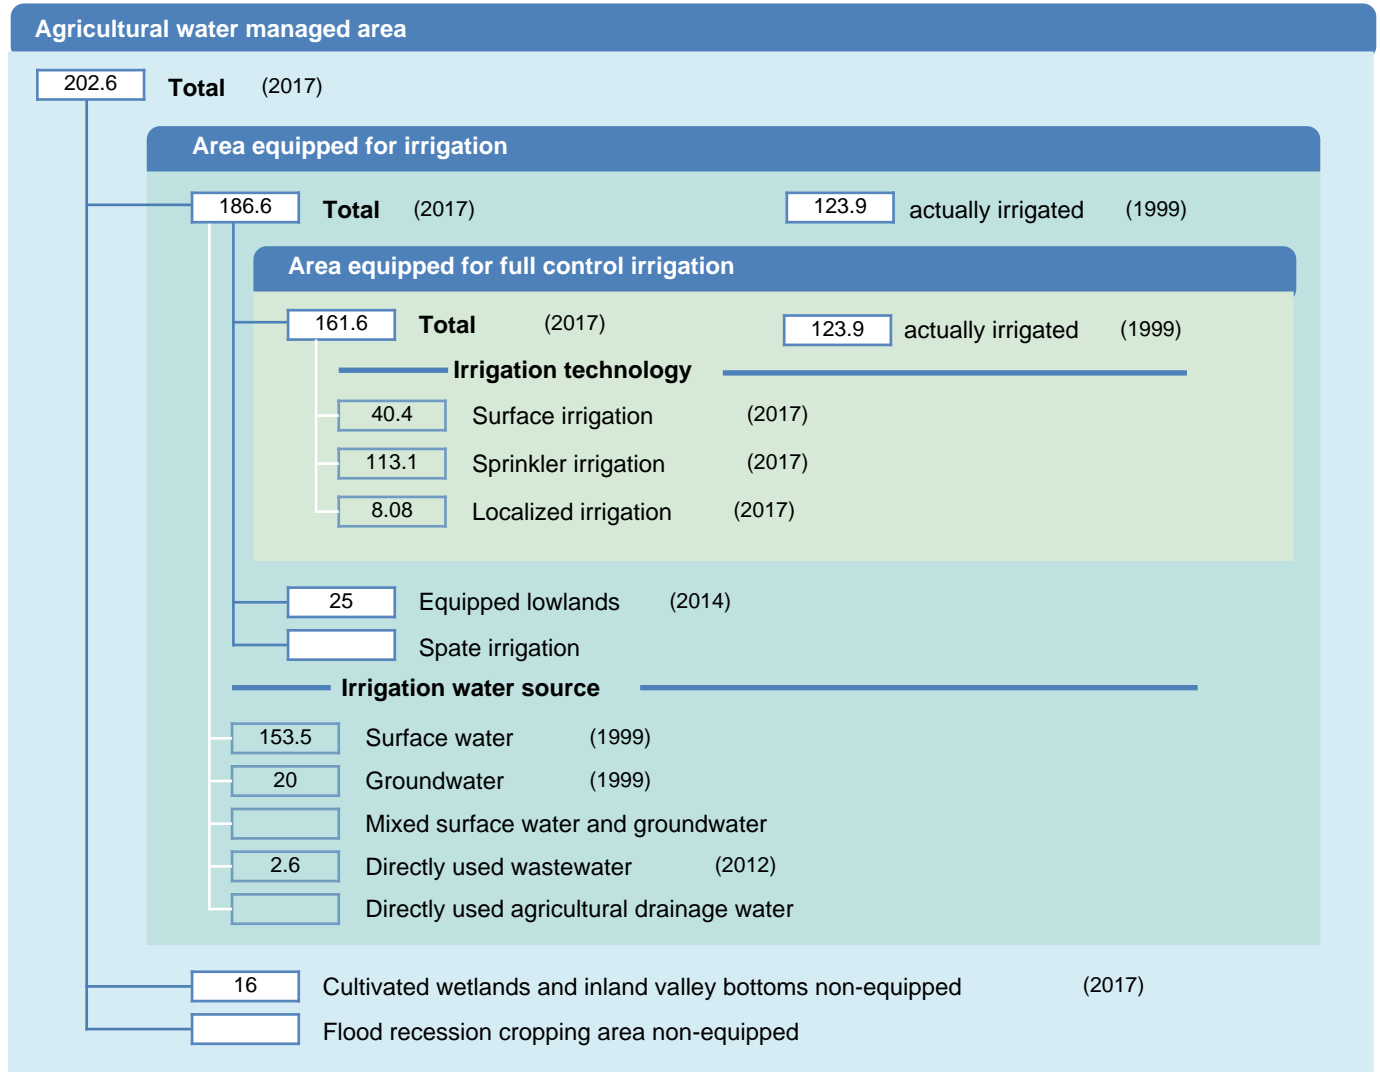

# Irrigation areas sheet

# Zimbabwe

## PHYSICAL AREAS (THOUSAND HECTARES)

## HARVESTED AREAS (THOUSAND HECTARES)