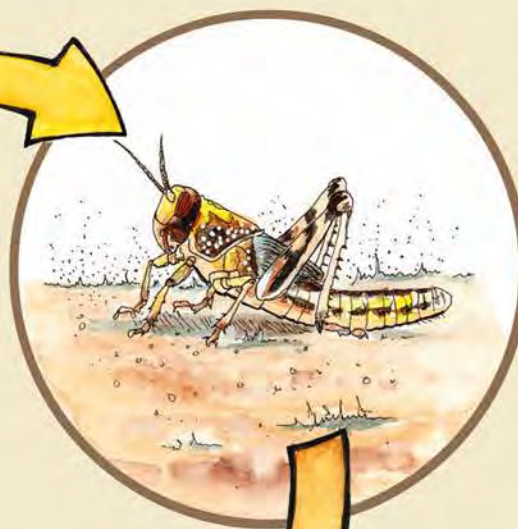

Food and Agriculture
Organization of the
United Nations

OCHA

ABOUT DESERT LOCUSTS

2 weeks

4 weeks

6 weeks

Life Cycle of the Desert Locust

They
feed on
crops and
pastureland.

They **do not**
attack
people or
animals.

Desert Locust fly during
the day and move
in the direction
of the wind.

Contact the number below as soon as you see Desert Locust: