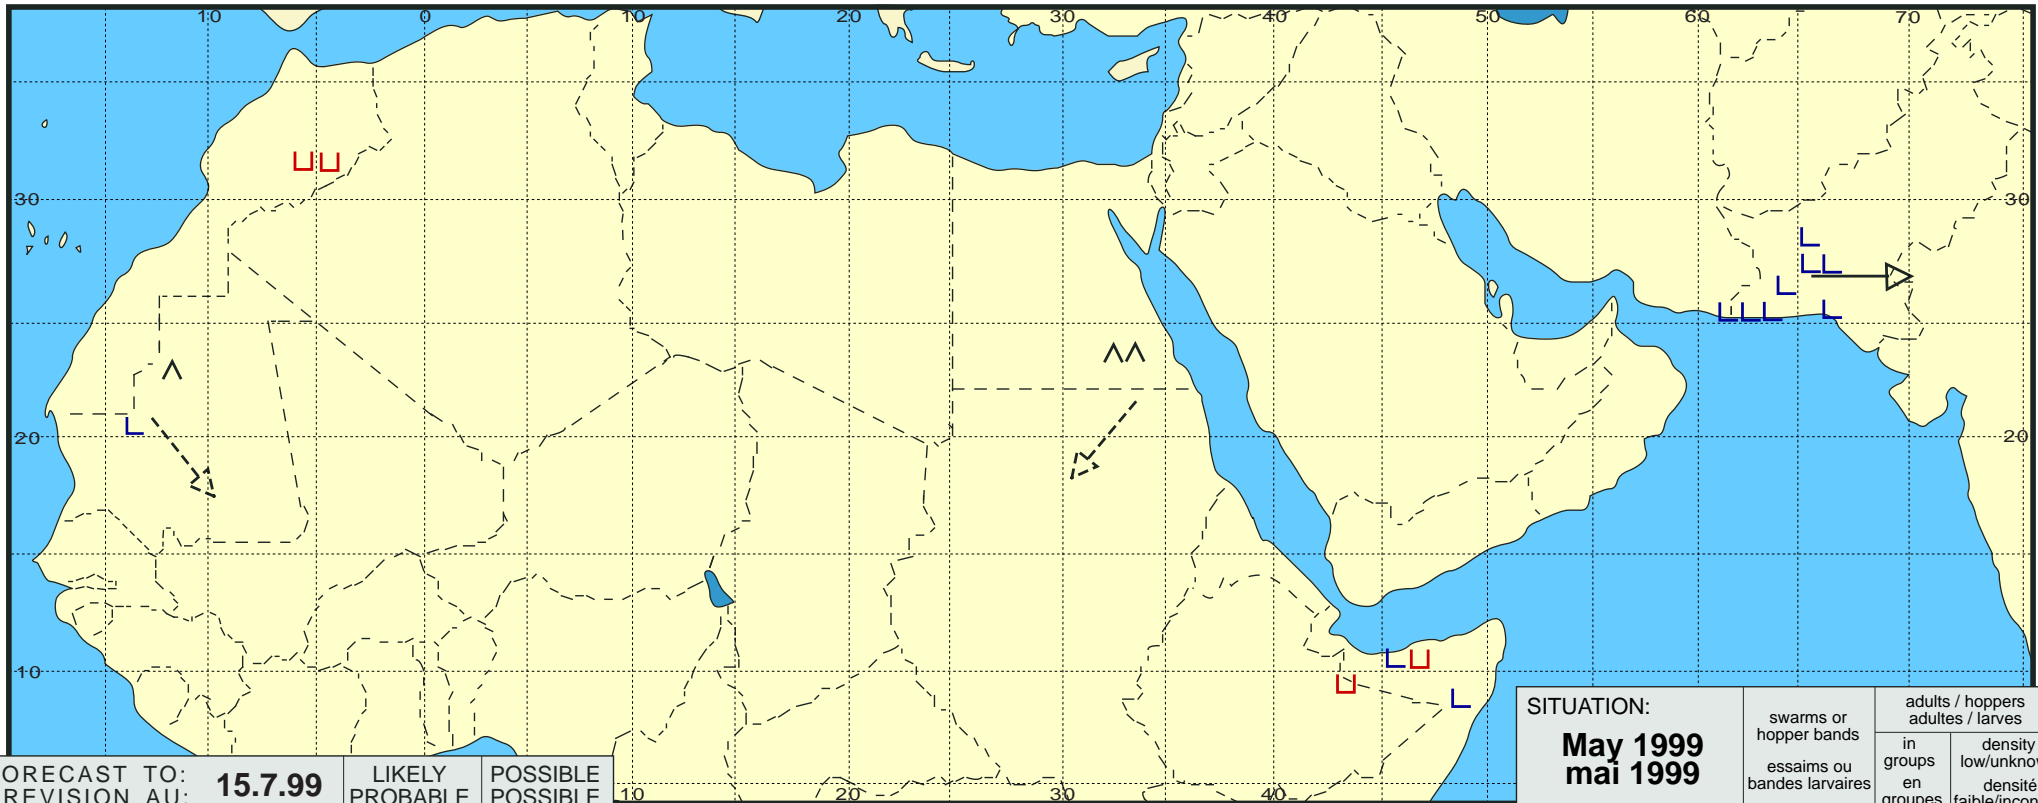

Desert Locust Summary

Criquet pèlerin situation résumée

248

FORECAST TO: PREVISION AU:	15.7.99	LIKELY PROBABLE	POSSIBLE POSSIBLE
favourable breeding conditions conditions favorables à la reproduction			
major swarm(s) essaim(s) important(s)			
minor swarm(s) essaim(s) limité(s)			
non swarming adults adultes non essaimant			