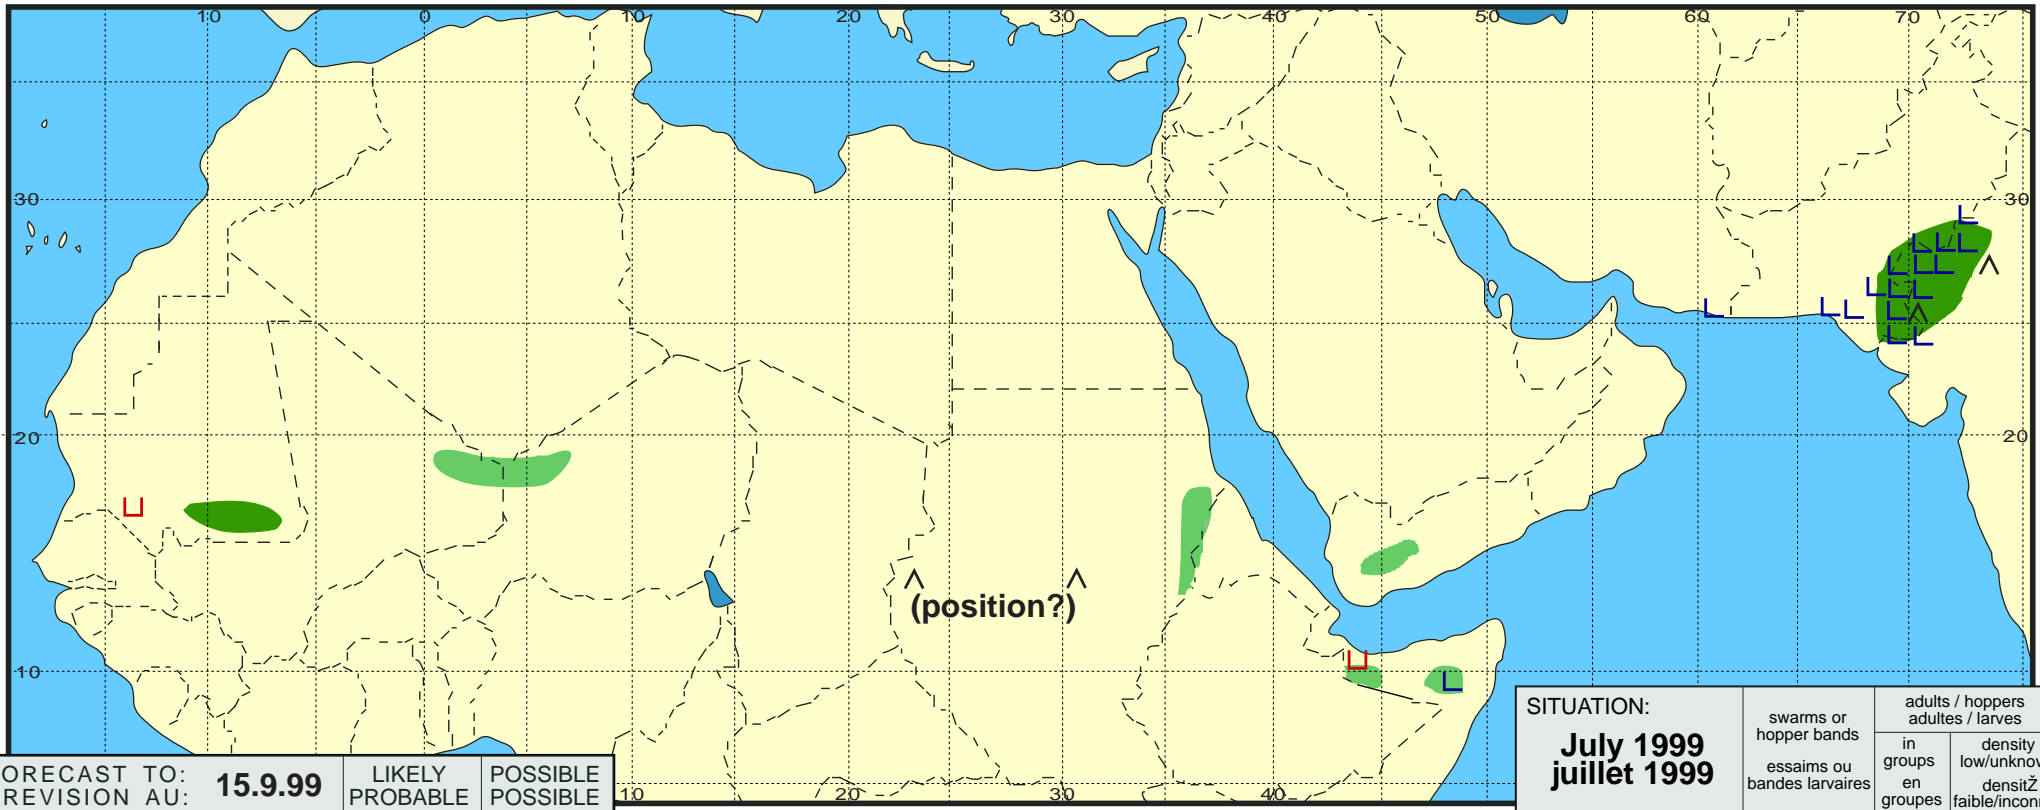

Desert Locust Summary

Criquet pèlerin situation résumée

250

FORECAST TO: PREVISION AU:	LIKELY PROBABLE	POSSIBLE POSSIBLE
15.9.99		
favourable breeding conditions conditions favorables à la reproduction		
major swarm(s) essaim(s) important(s)		
minor swarm(s) essaim(s) limité(s)		
non swarming adults adultes non essaimant		