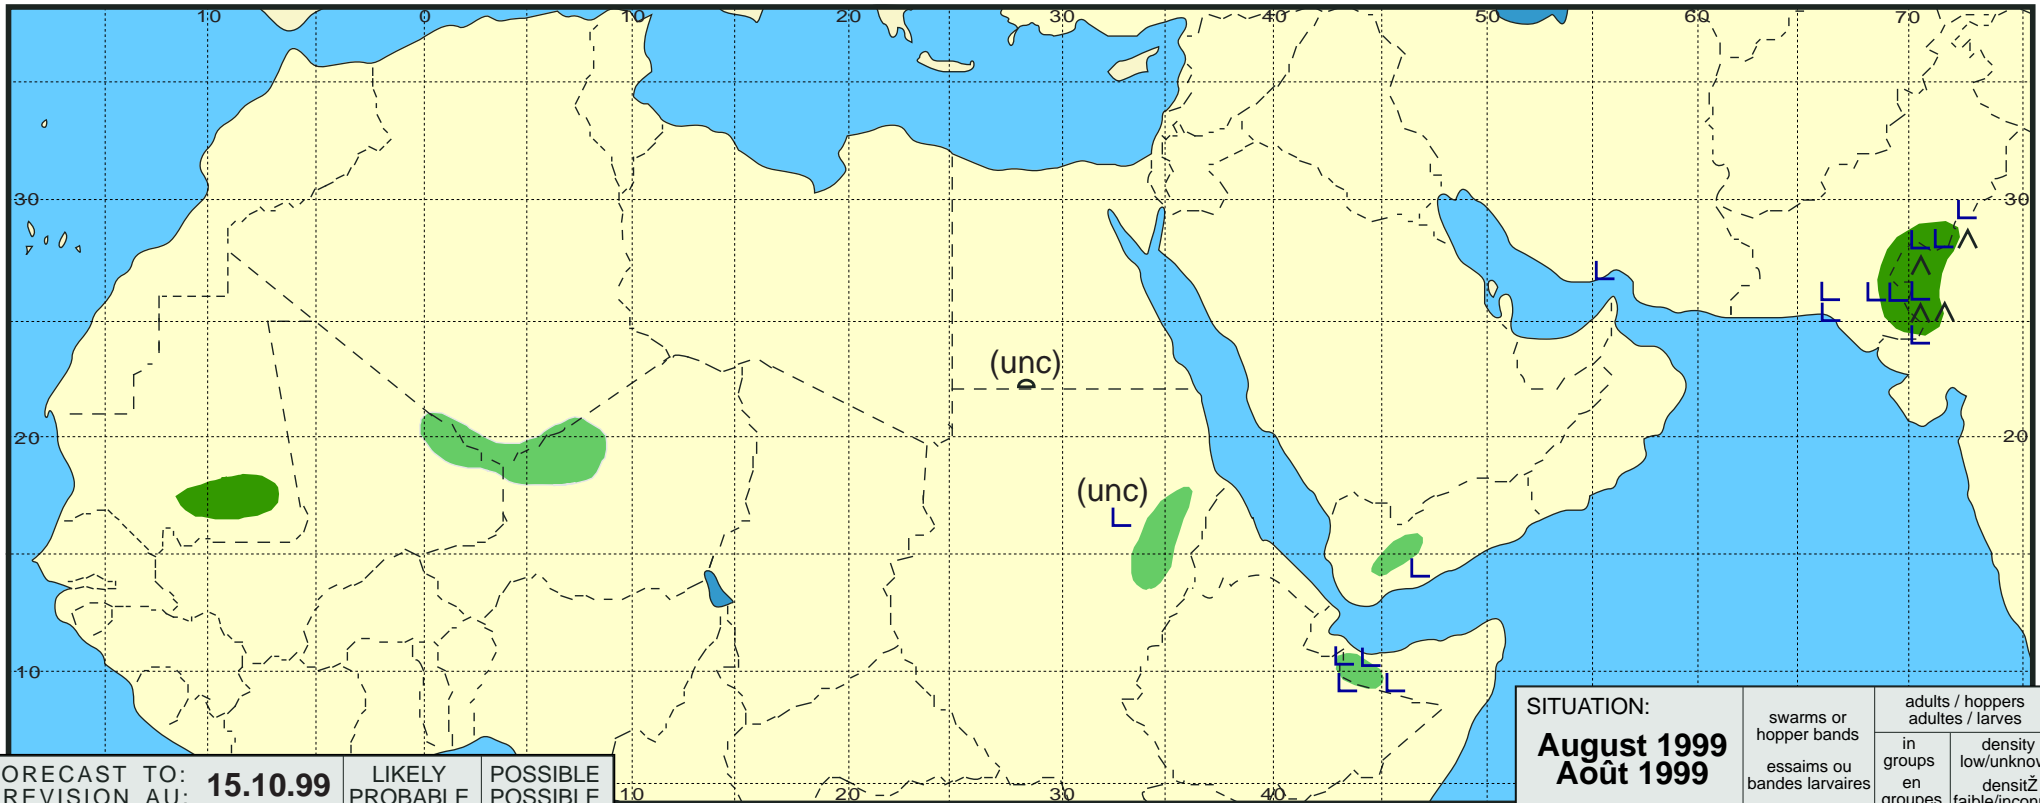

# Desert Locust Summary

## Criquet pèlerin - Situation résumée

251

FORECAST TO: PREVISION AU: <b>15.10.99</b>	LIKELY PROBABLE	POSSIBLE POSSIBLE
favourable breeding conditions conditions favorables à la reproduction		
major swarm(s) essaim(s) important(s)		
minor swarm(s) essaim(s) limité(s)		
non swarming adults adultes non essaimant		