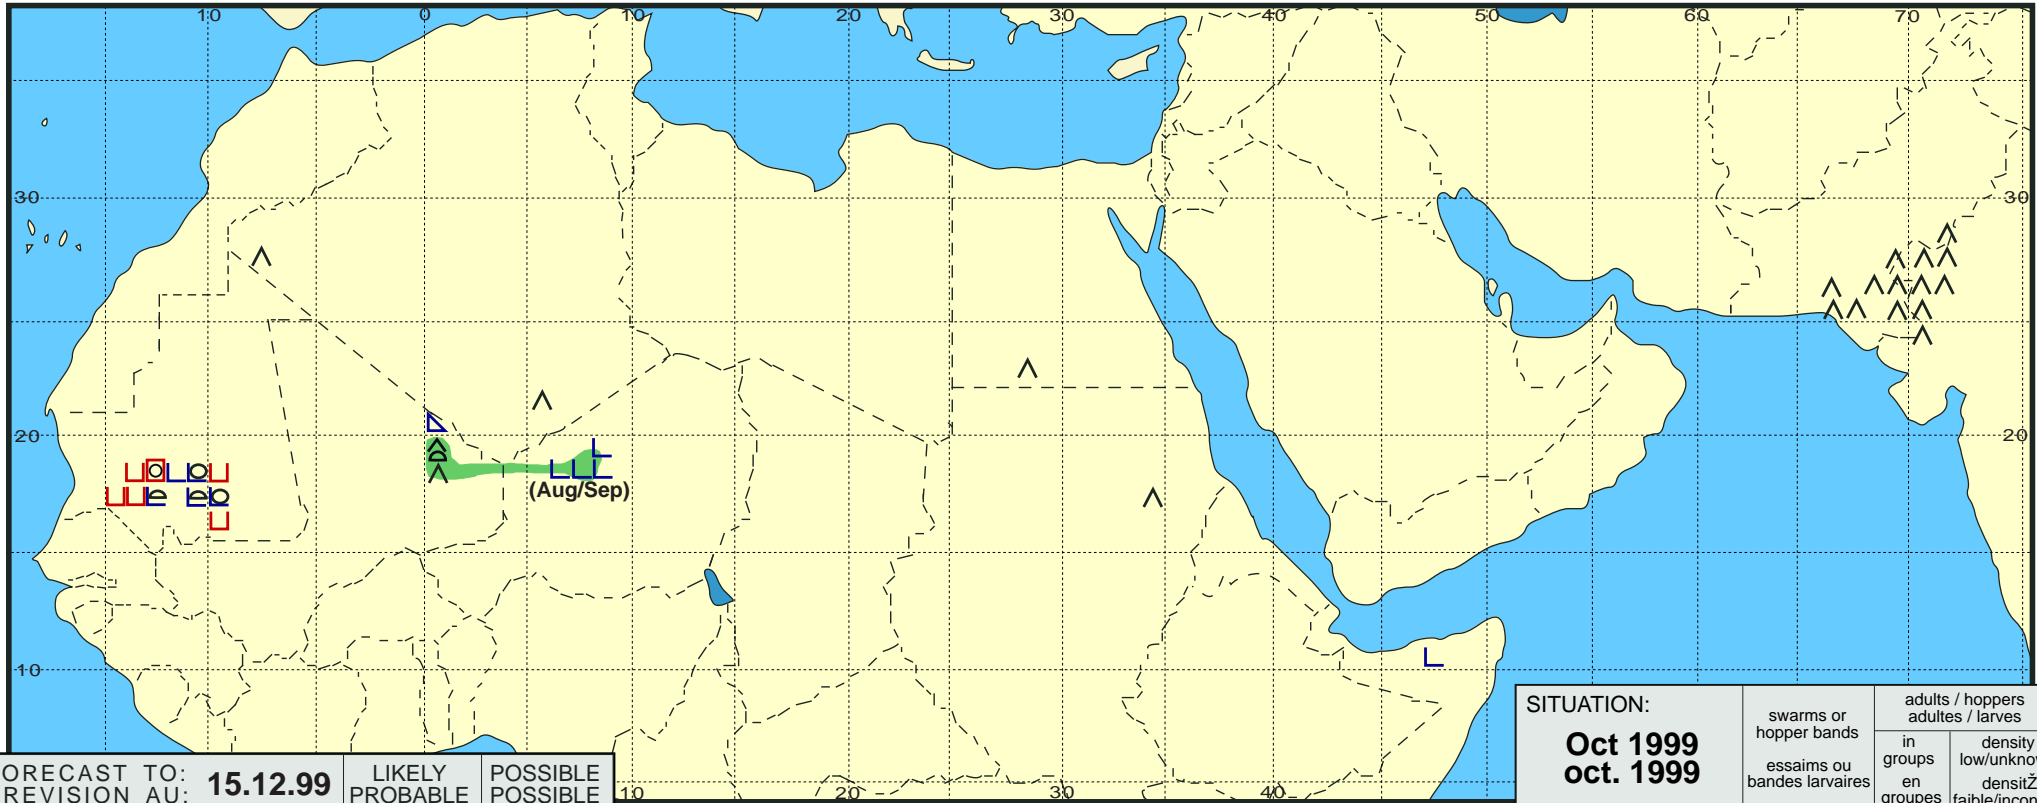

# Desert Locust Summary

## Criquet pèlerin - Situation résumée

253

FORECAST TO: PREVISION AU:	<b>15.12.99</b>	LIKELY PROBABLE	POSSIBLE POSSIBLE
favourable breeding conditions conditions favorables à la reproduction			
major swarm(s) essaim(s) important(s)			
minor swarm(s) essaim(s) limité(s)			
non swarming adults adultes non essaimant			