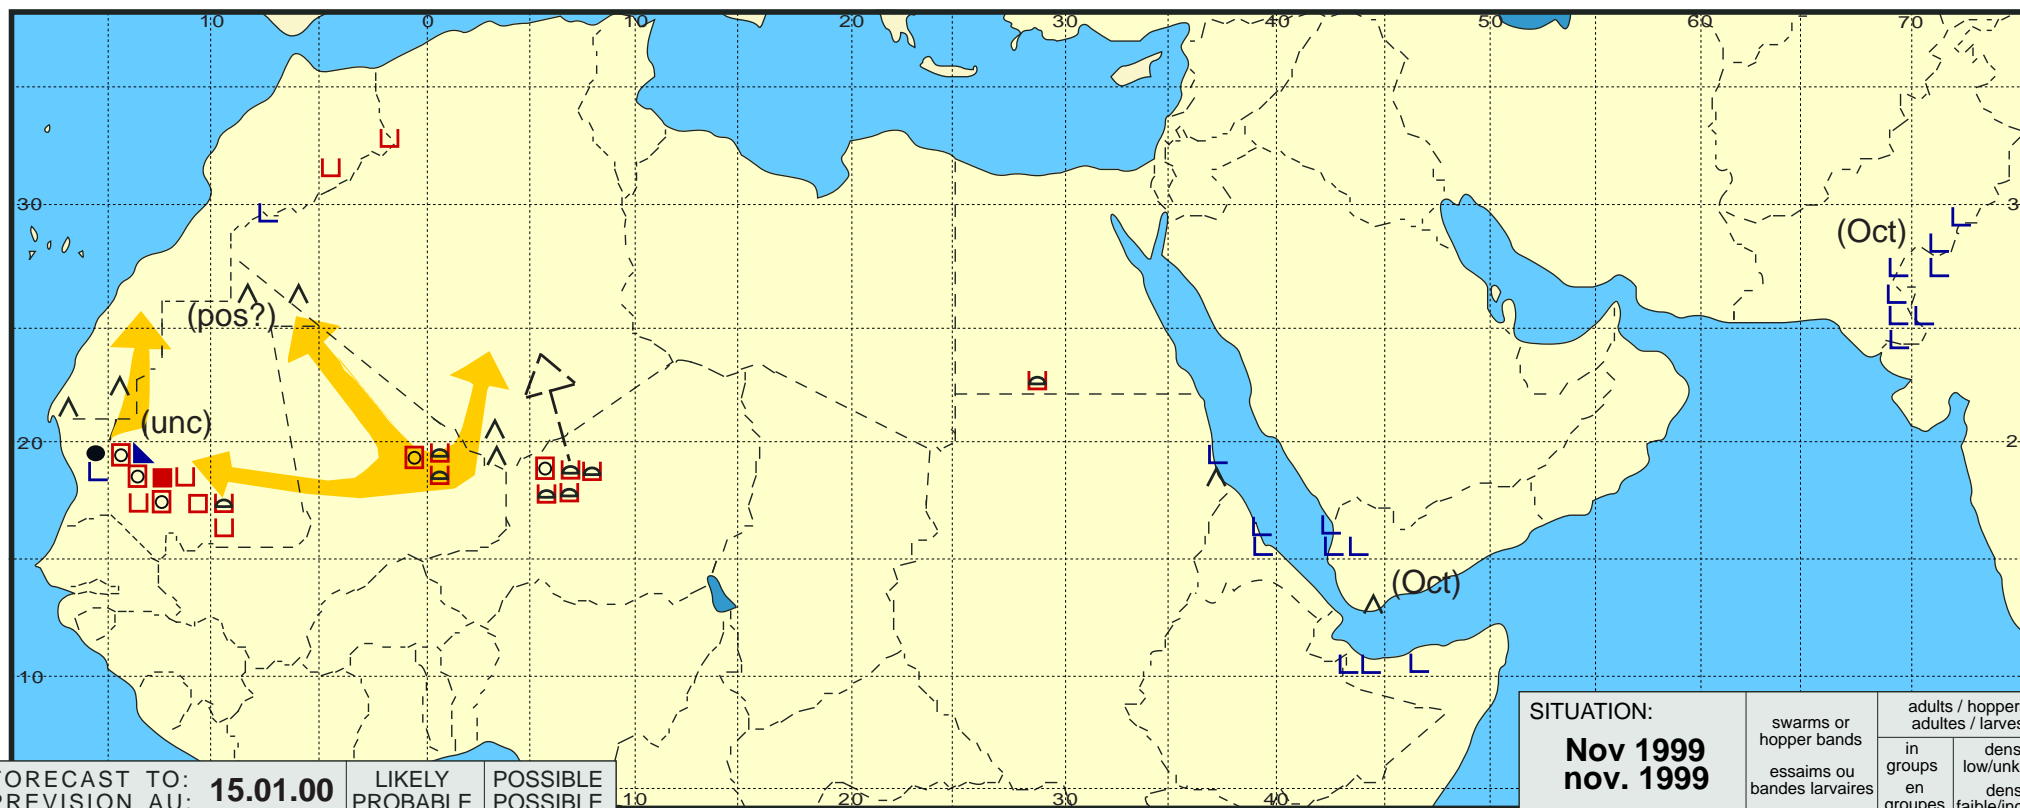

Desert Locust Summary

Criquet pèlerin - Situation résumée

254

FORECAST TO: PREVISION AU: 15.01.00	LIKELY PROBABLE	POSSIBLE POSSIBLE
favourable breeding conditions conditions favorables à la reproduction		
major swarm(s) essaim(s) important(s)		
minor swarm(s) essaim(s) limité(s)		
non swarming adults adultes non essaimant		