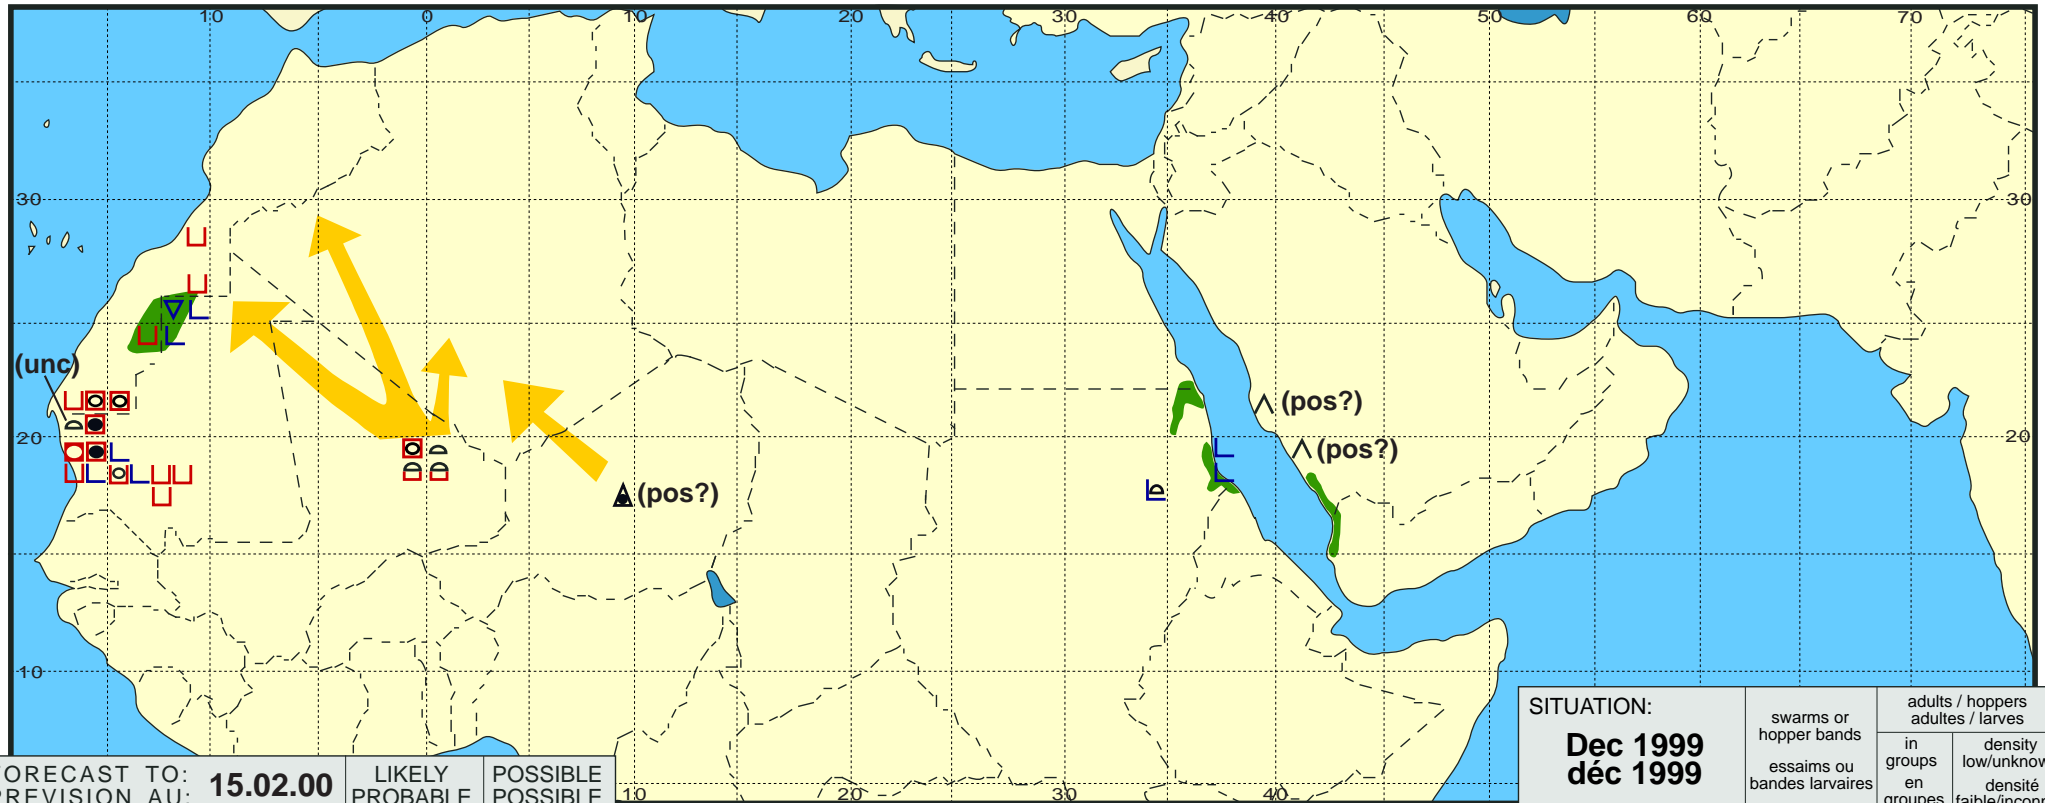

# Desert Locust Summary

## Criquet pèlerin - Situation résumée

255

FORECAST TO: PREVISION AU: <b>15.02.00</b>	LIKELY PROBABLE	POSSIBLE POSSIBLE
favourable breeding conditions conditions favorables à la reproduction		
major swarm(s) essaim(s) important(s)		
minor swarm(s) essaim(s) limité(s)		
non swarming adults adultes non essaimant		