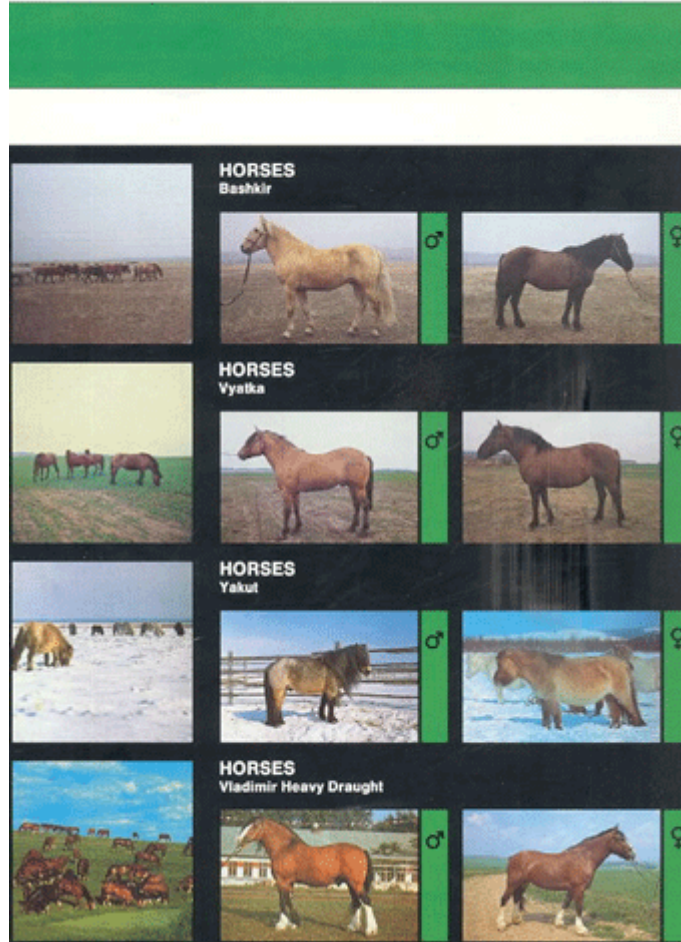

BREEDS OF THE USSR

BREEDS OF THE USSR

CATTLE
Bushuev

CATTLE
Bestuzhev

CATTLE
Gorbatov Red

CATTLE
Kostroma

	SHEEP Edilbaev	 ♂	 ♀
	HORSES Akhal-Teke	 ♂	 ♀
	HORSES Budyonny	 ♂	 ♀
	HORSES Orlov Trotter	 ♂	 ♀

	HORSES Russian Heavy Draught	 ♂	 ♀
	BUFFALOES Caucasian	 ♂	 ♀
	TWO-HUMPED CAMELS Kalmyk	 ♂	 ♀
	YAKS	 ♂	 ♀

	DOMESTIC FOWL Kuchino Jubilee	 ♂	 ♀
	DOMESTIC FOWL Yurlov	 ♂	 ♀
	DOMESTIC FOWL Uzbek Game	 ♂	 ♀
	DOMESTIC FOWL Zagorsk Salmon	 ♂	 ♀

	GOATS Soviet Mohair	 ♂	 ♀
	GEESE Javakhetian or Bogdanovski	 ♂	 ♀
	TURKEYS Georgian Local	 ♂	 ♀
	GUINEA-FOWL Grey Spotted or Silver Spotted	 ♂	 ♀