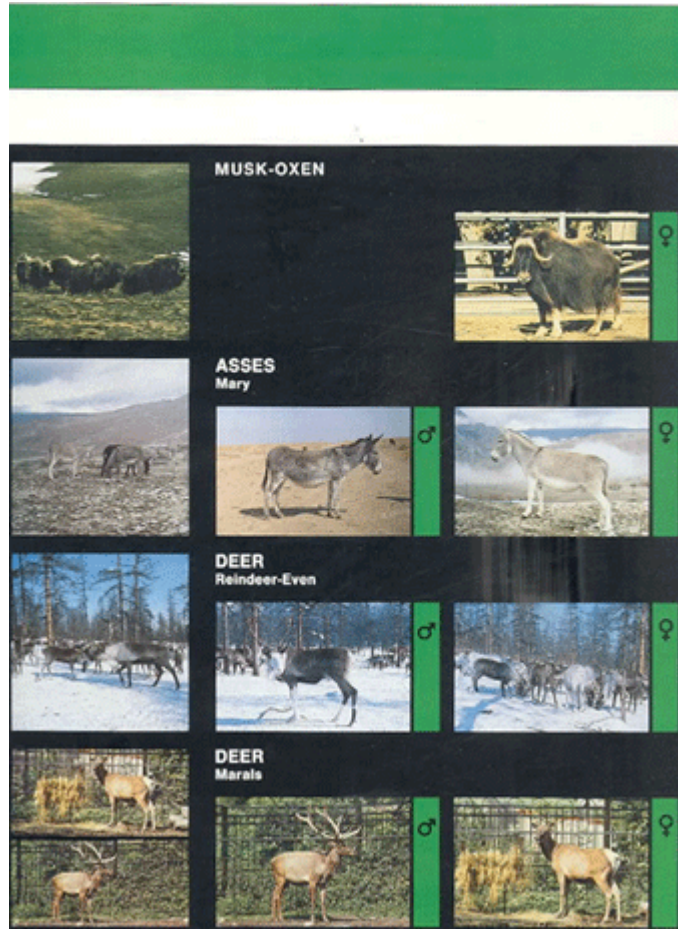

BREEDS OF THE USSR

BREEDS OF THE USSR

CATTLE
Bushuev

CATTLE
Bestuzhev

CATTLE
Gorbatov Red

CATTLE
Kostroma

	SHEEP Edilbaev	 ♂	 ♀
	HORSES Akhal-Teke	 ♂	 ♀
	HORSES Budyonny	 ♂	 ♀
	HORSES Orlov Trotter	 ♂	 ♀

	HORSES Russian Heavy Draught	 ♂	 ♀
	BUFFALOES Caucasian	 ♂	 ♀
	TWO-HUMPED CAMELS Kalmyk	 ♂	 ♀
	YAKS	 ♂	 ♀

	DOMESTIC FOWL Kuchino Jubilee	 ♂	 ♀
	DOMESTIC FOWL Yurlov	 ♂	 ♀
	DOMESTIC FOWL Uzbek Game	 ♂	 ♀
	DOMESTIC FOWL Zagorsk Salmon	 ♂	 ♀

	GOATS Soviet Mohair	 ♂	 ♀
	GEESE Javakhetian or Bogdanovski	 ♂	 ♀
	TURKEYS Georgian Local	 ♂	 ♀
	GUINEA-FOWL Grey Spotted or Silver Spotted	 ♂	 ♀