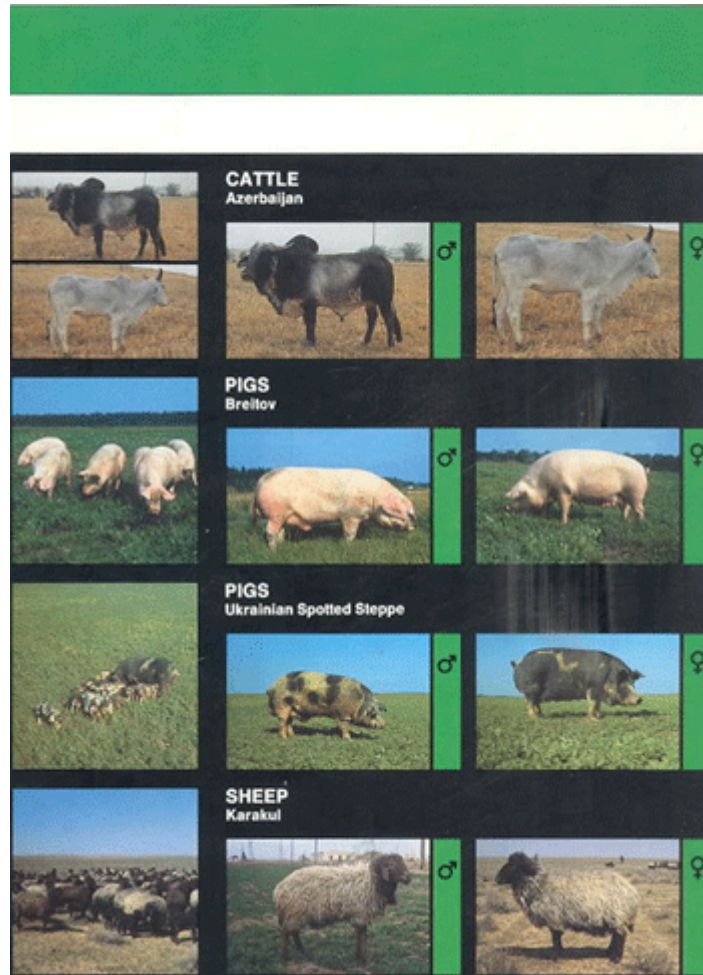

BREEDS OF THE USSR

BREEDS OF THE USSR

CATTLE
Bushuev

CATTLE
Bestuzhev

CATTLE
Gorbatov Red

CATTLE
Kostroma

	SHEEP Edilbaev	 ♂	 ♀
	HORSES Akhal-Teke	 ♂	 ♀
	HORSES Budyonny	 ♂	 ♀
	HORSES Orlov Trotter	 ♂	 ♀

	HORSES Russian Heavy Draught	 ♂	 ♀
	BUFFALOES Caucasian	 ♂	 ♀
	TWO-HUMPED CAMELS Kalmyk	 ♂	 ♀
	YAKS	 ♂	 ♀

	DOMESTIC FOWL Kuchino Jubilee	 ♂	 ♀
	DOMESTIC FOWL Yurlov	 ♂	 ♀
	DOMESTIC FOWL Uzbek Game	 ♂	 ♀
	DOMESTIC FOWL Zagorsk Salmon	 ♂	 ♀

	GOATS Soviet Mohair	 ♂	 ♀
	GEESE Javakhetian or Bogdanovski	 ♂	 ♀
	TURKEYS Georgian Local	 ♂	 ♀
	GUINEA-FOWL Grey Spotted or Silver Spotted	 ♂	 ♀