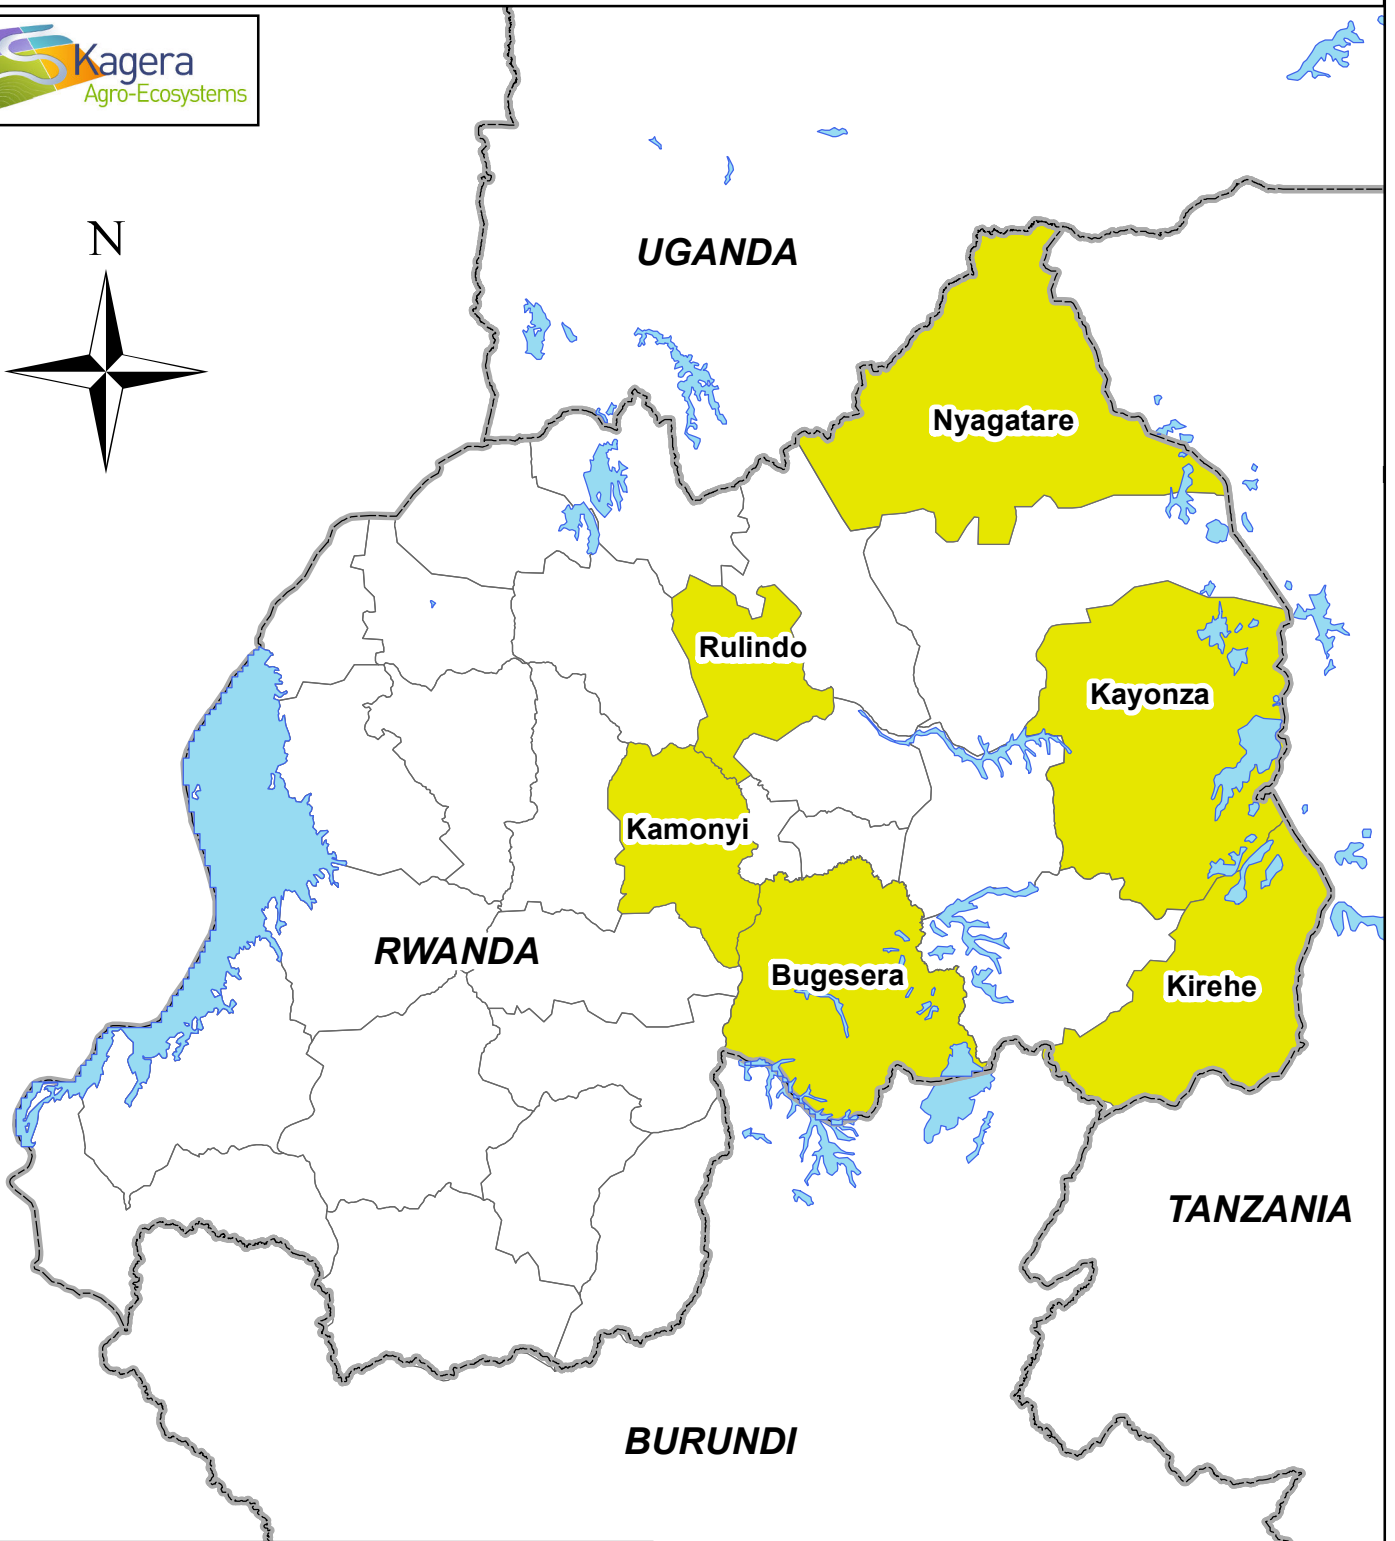

Rwanda TAMP Districts

Legend

Rwanda districts

Country boundaries

Water bodies

0 5 10 20 30 40
Kilometers