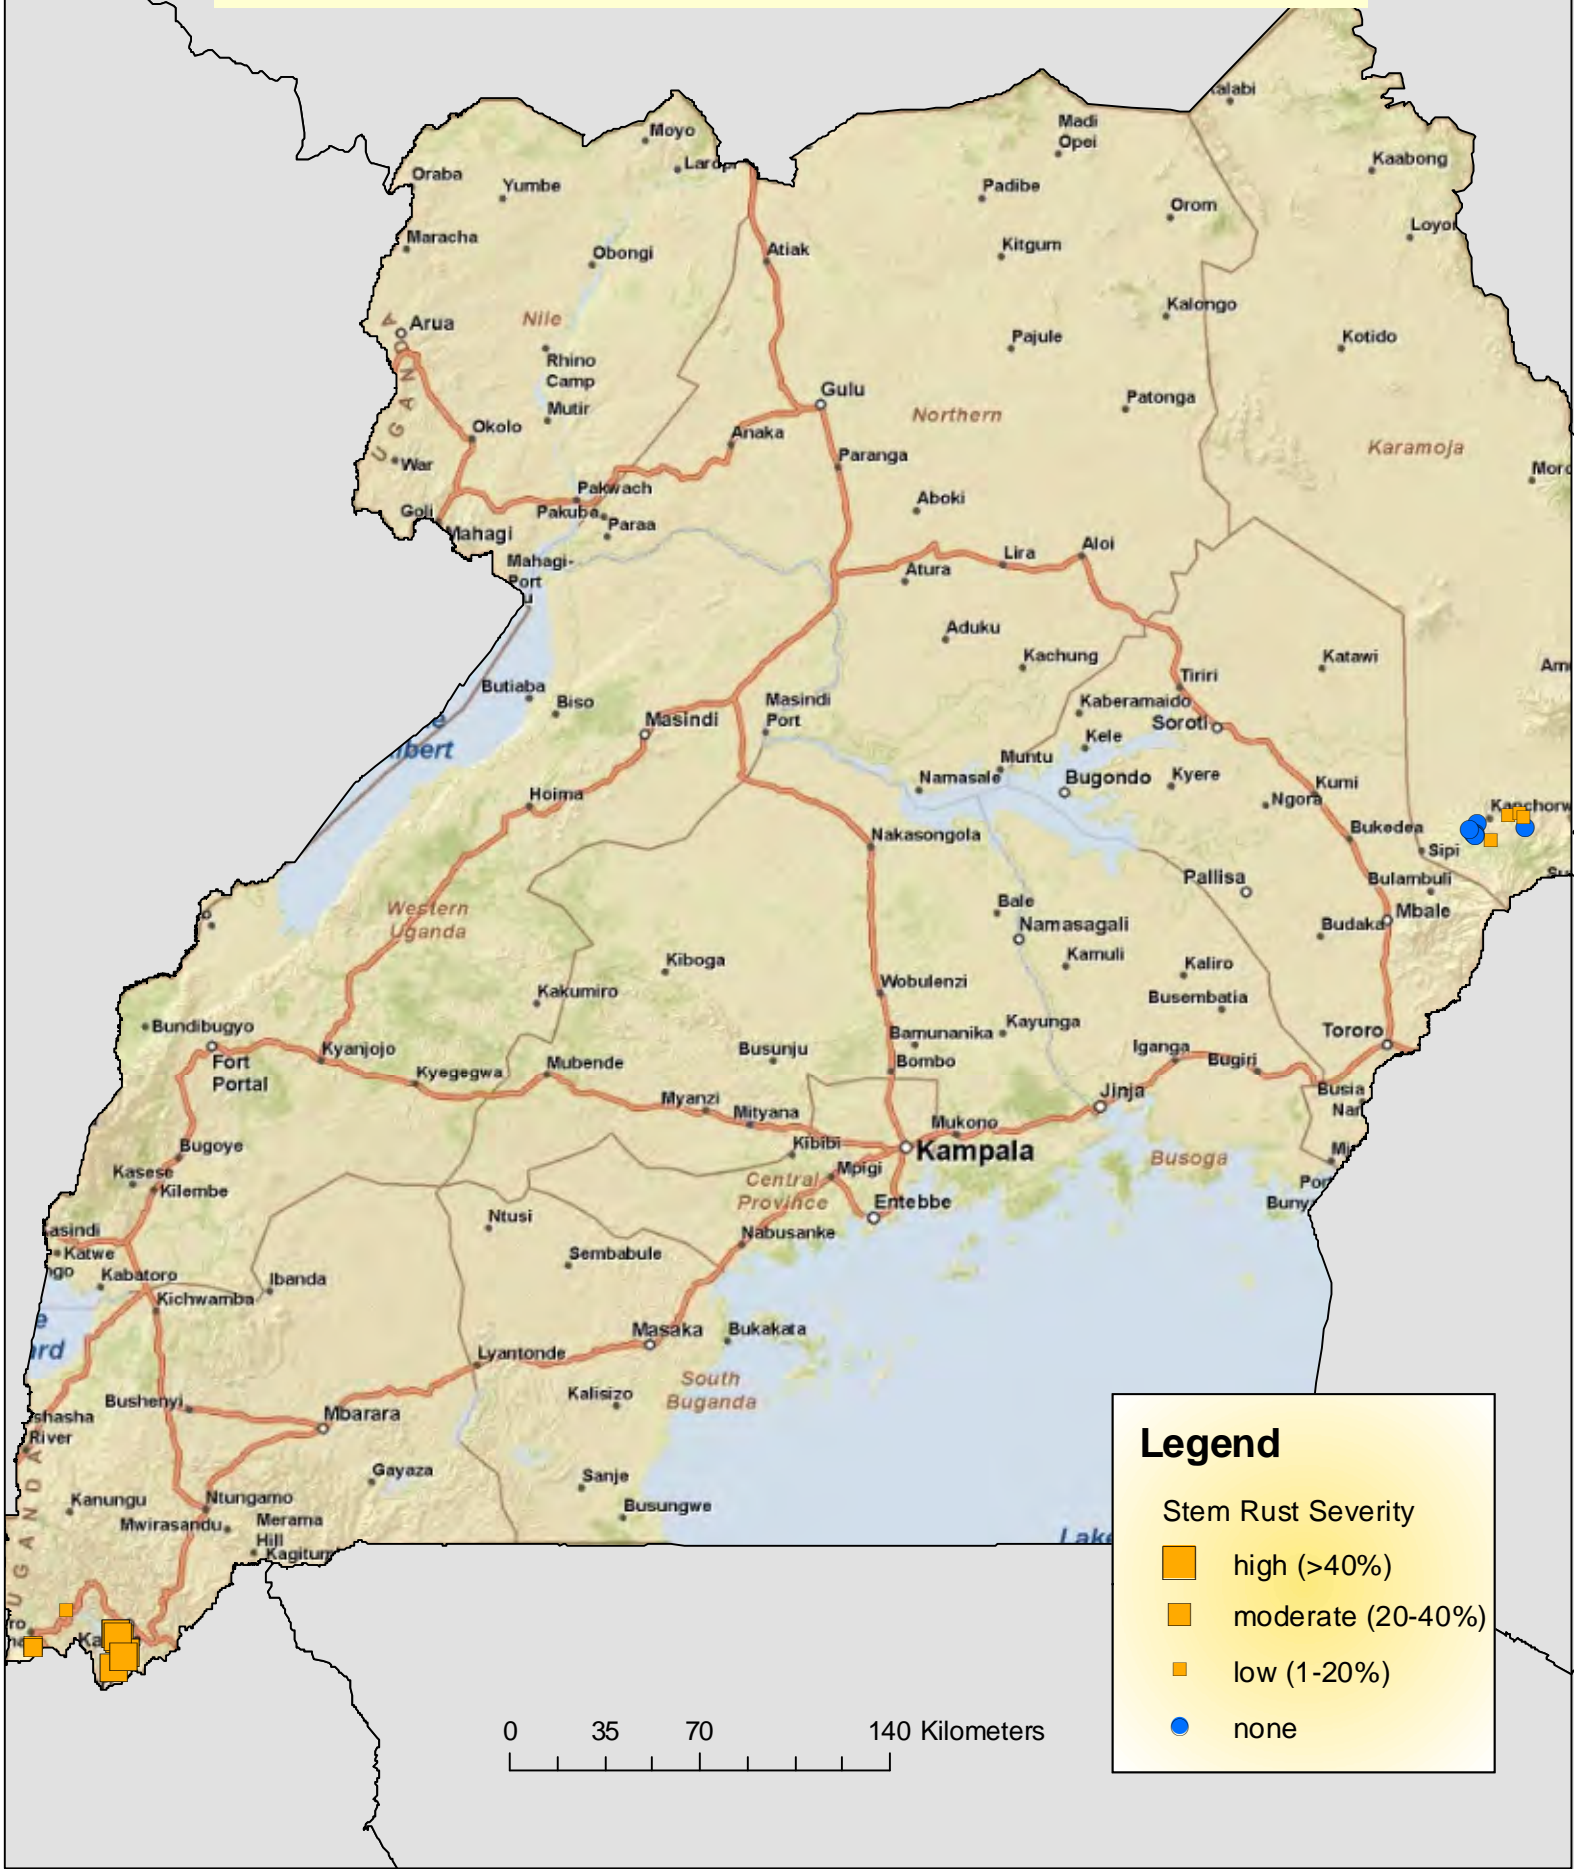

Uganda: Wheat Stem Rust Surveys 2010

Legend

Stem Rust Severity

- high (>40%)
- moderate (20-40%)
- low (1-20%)
- none

0 35 70 140 Kilometers