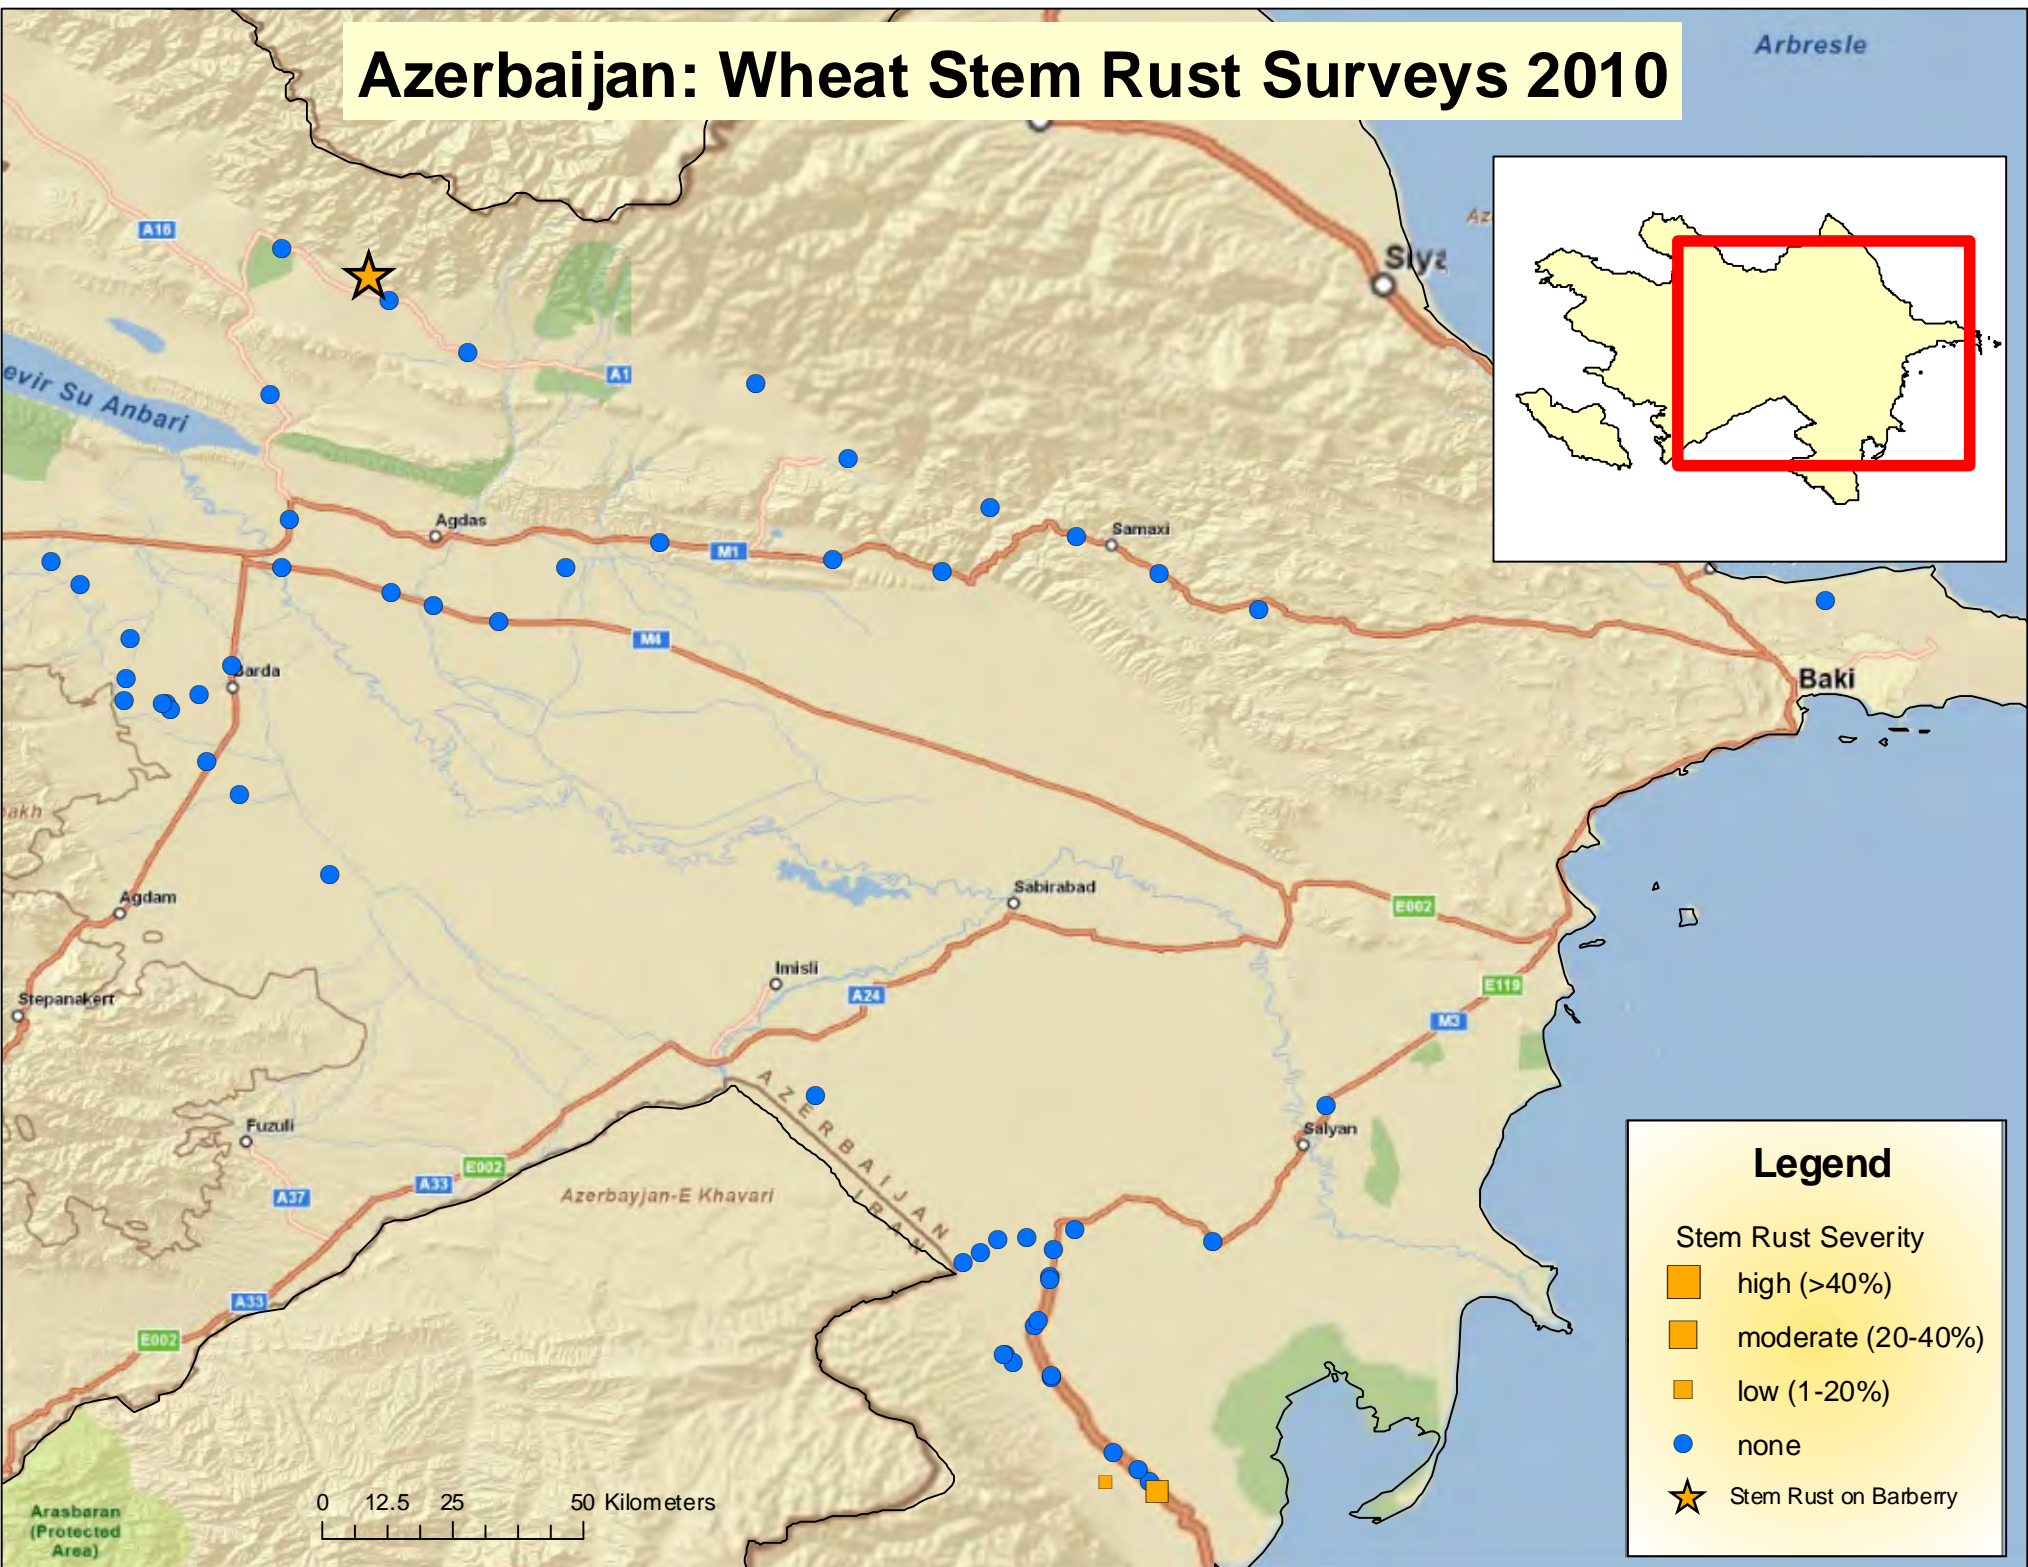

Azerbaijan: Wheat Stem Rust Surveys 2010

Arbresle

Legend

Stem Rust Severity

- high (>40%)
- moderate (20-40%)
- low (1-20%)
- none
- ★ Stem Rust on Barbery