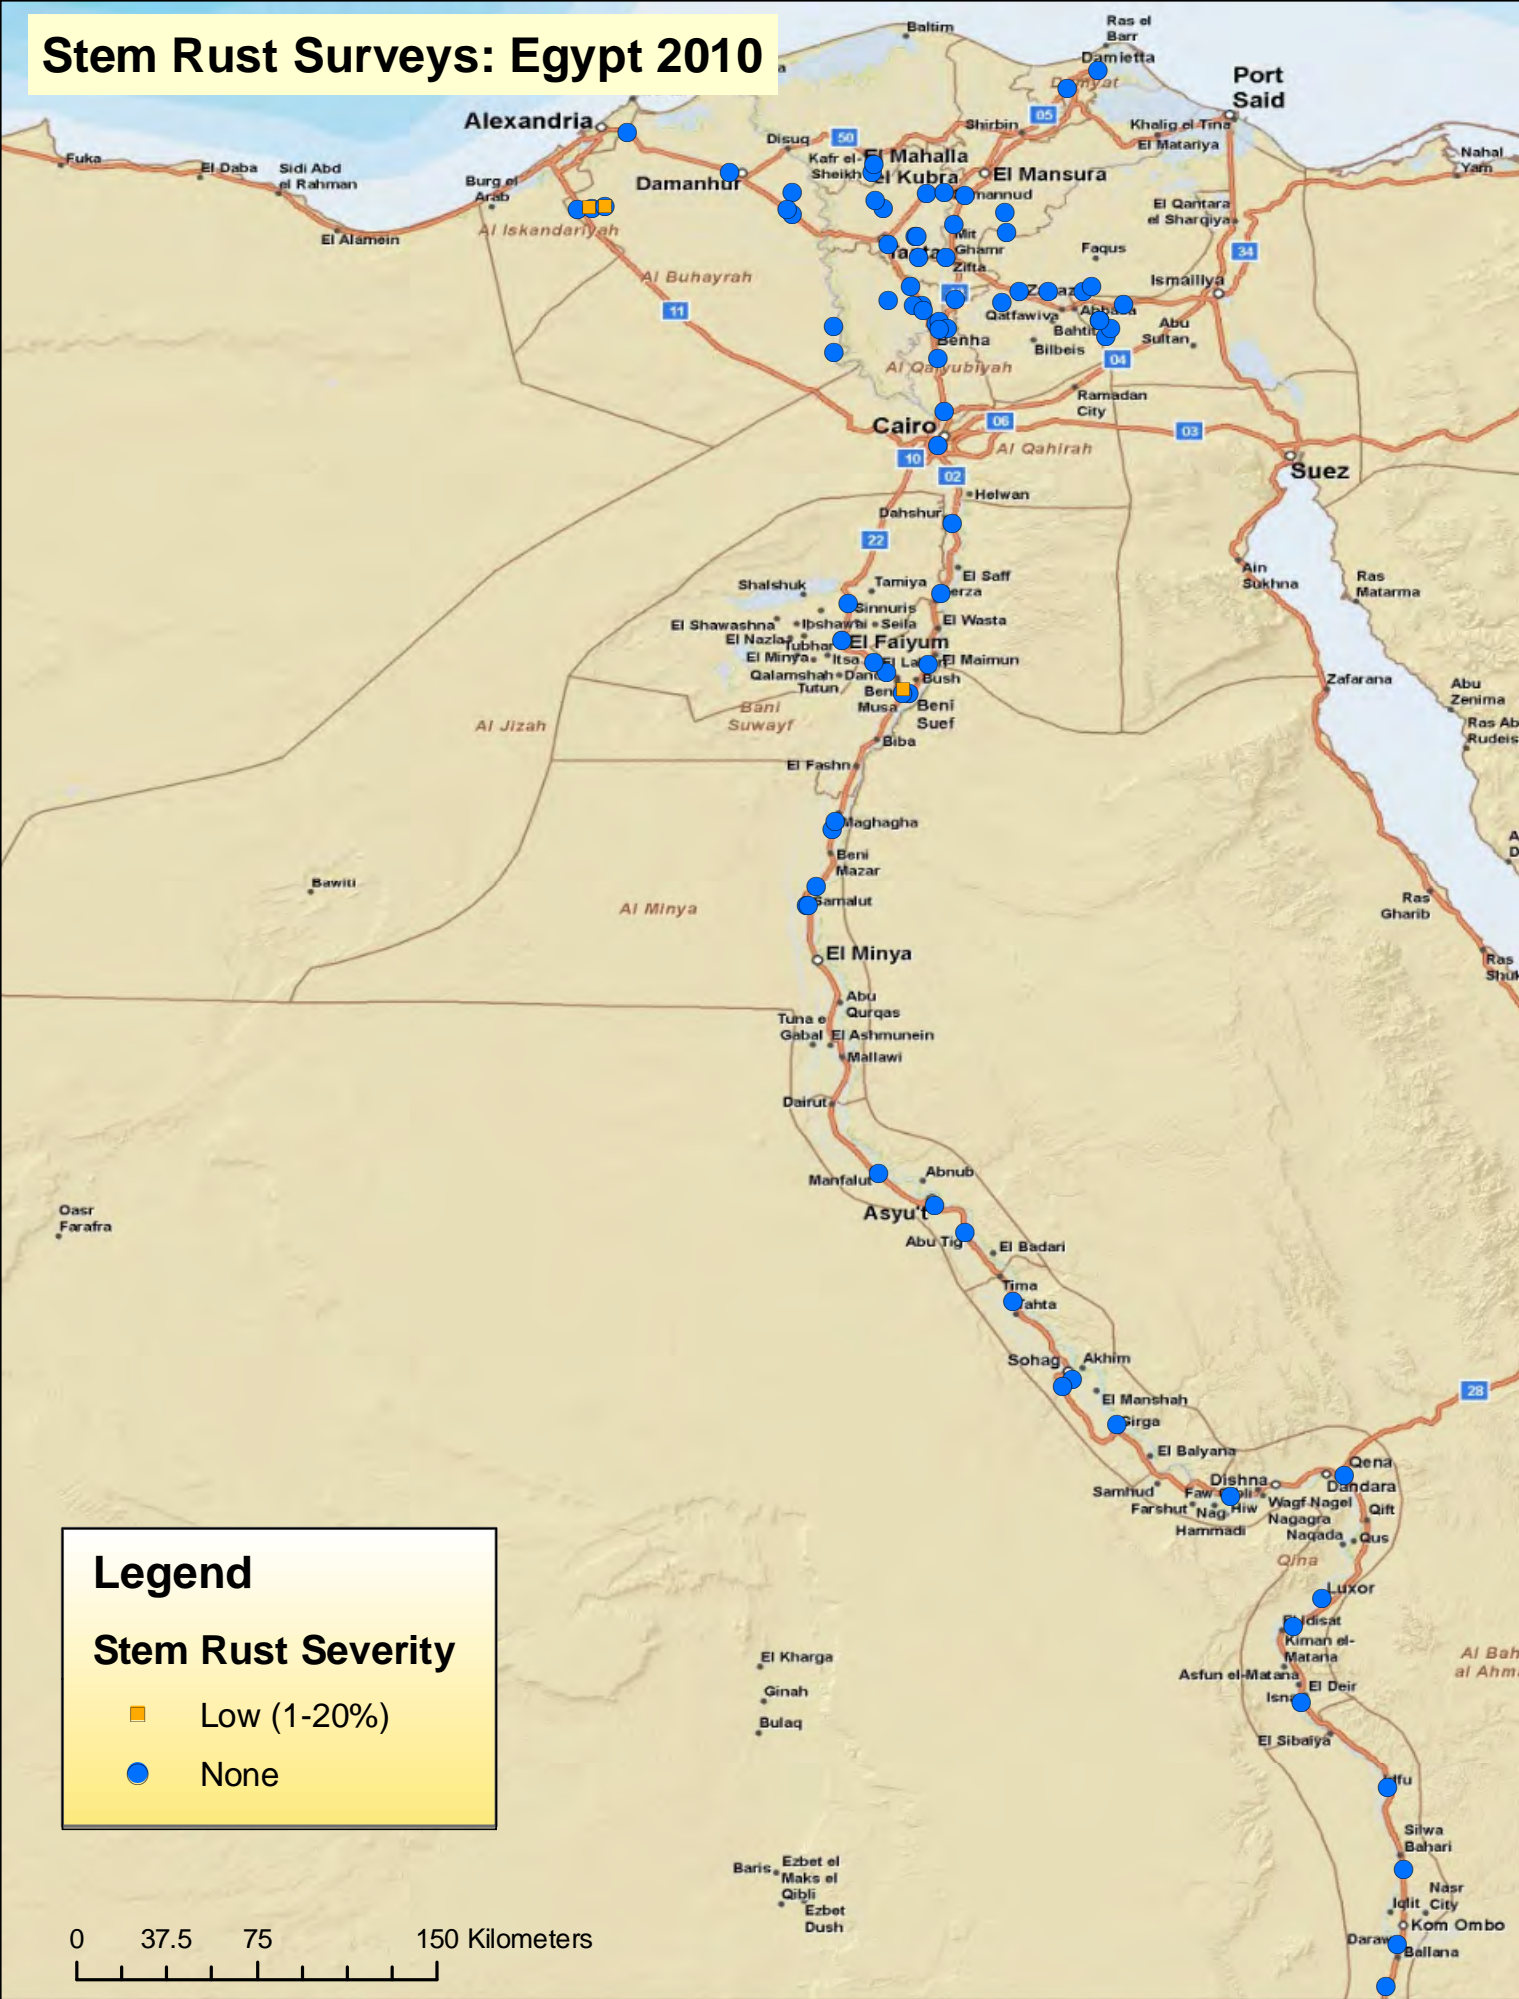

Stem Rust Surveys: Egypt 2010

Legend

Stem Rust Severity

- Low (1-20%)
- None

0 37.5 75 150 Kilometers