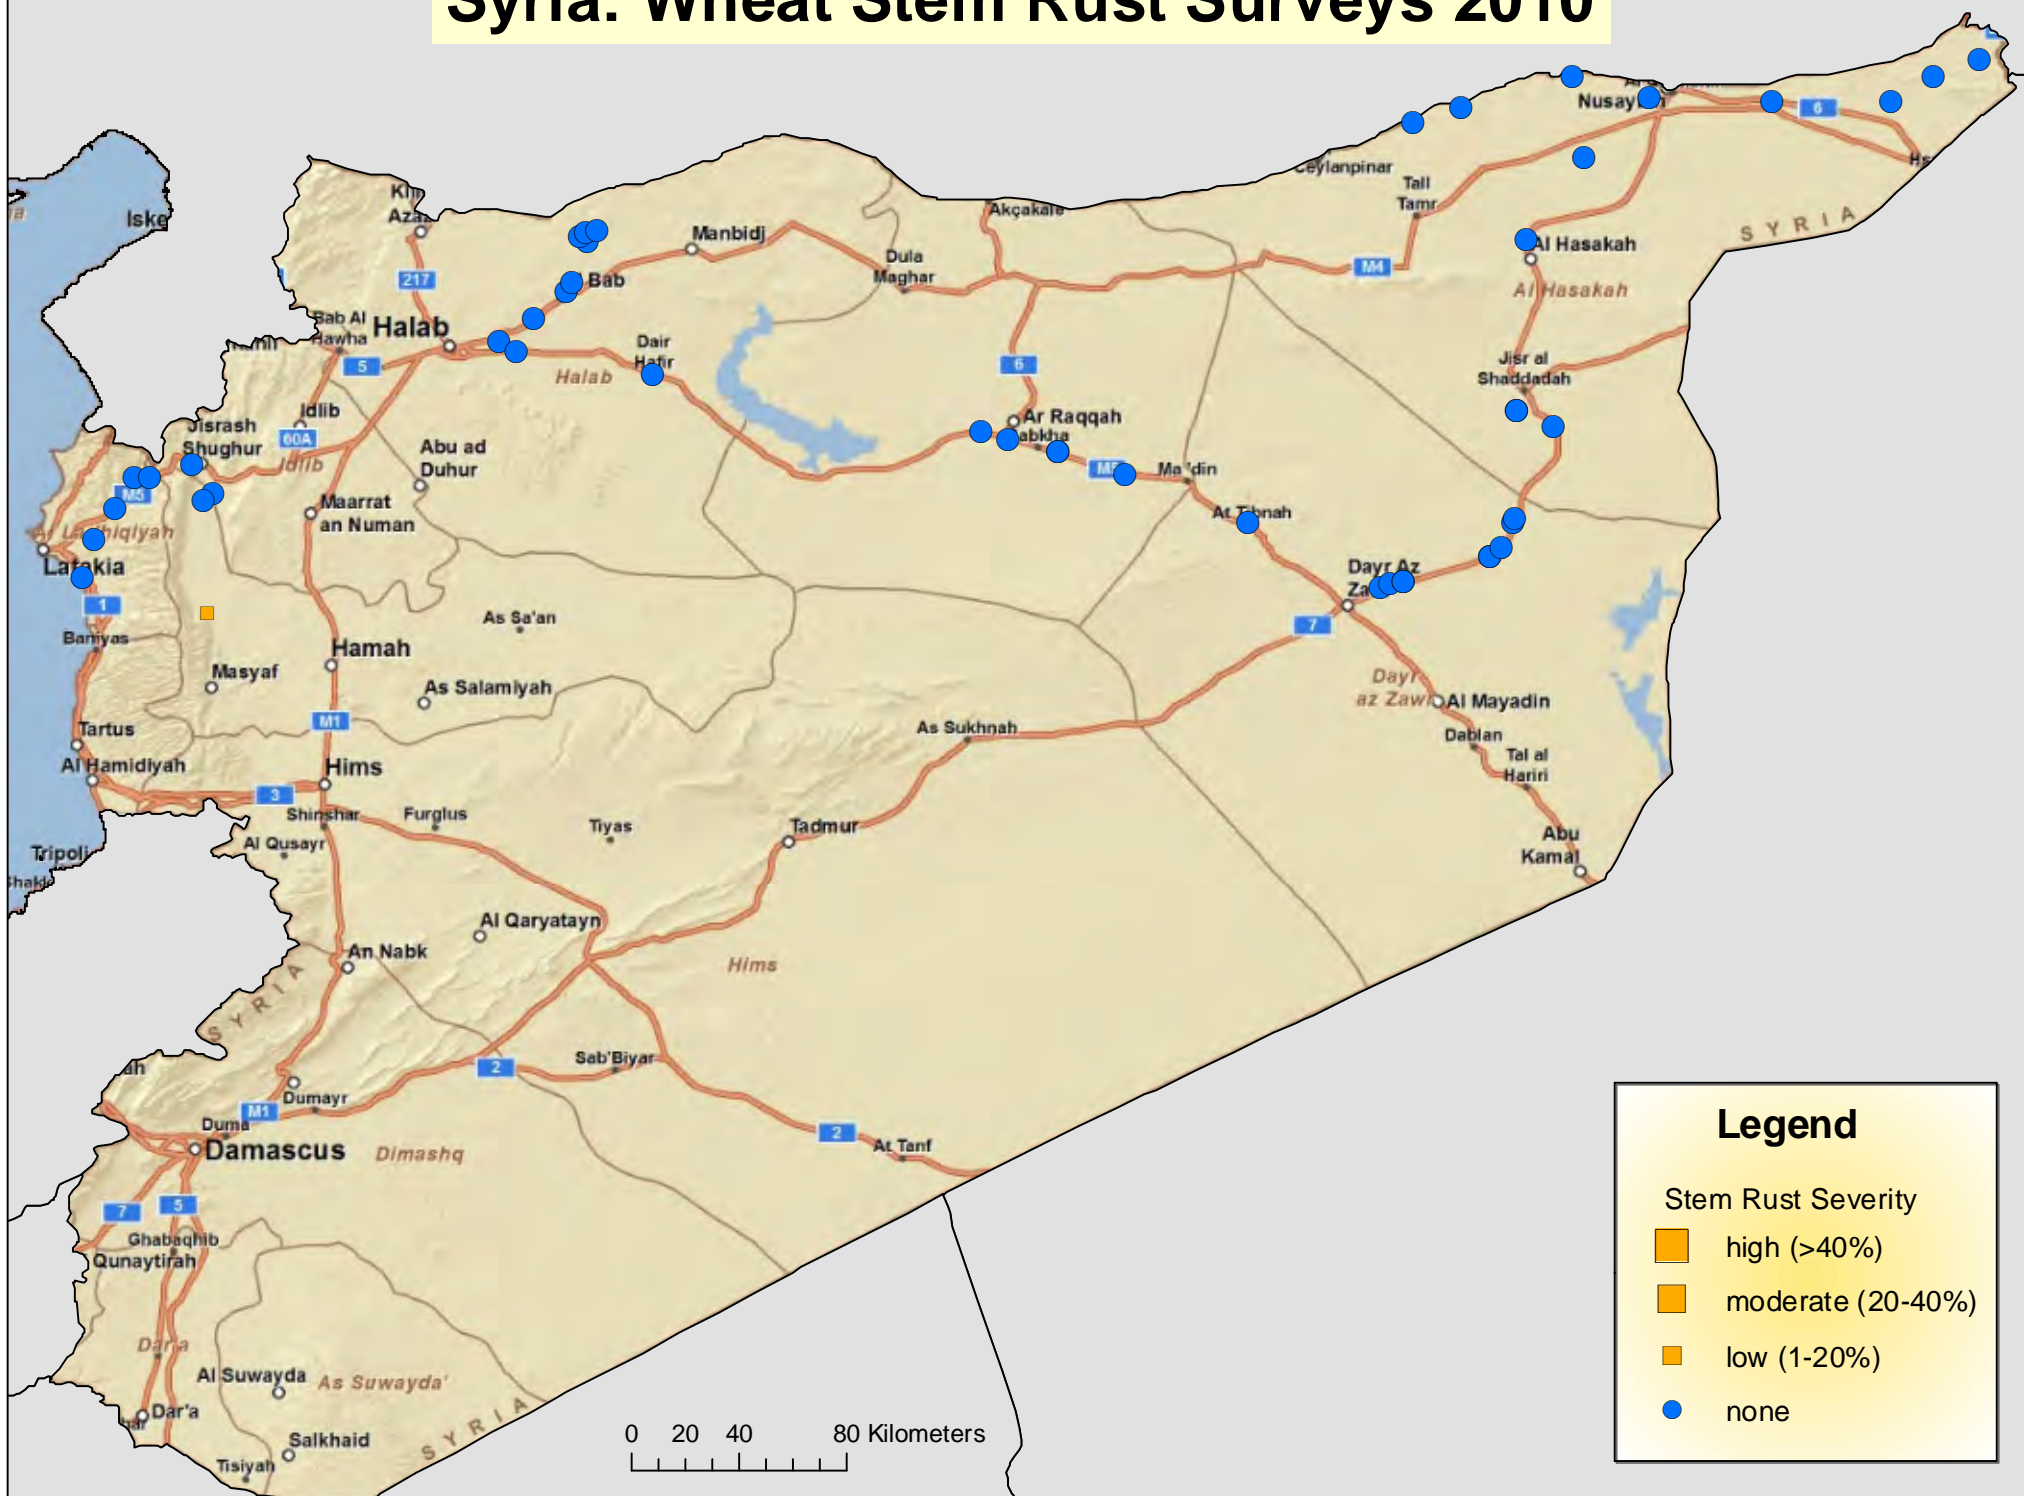

Syria: Wheat Stem Rust Surveys 2010

Legend

Stem Rust Severity

- high (>40%)
- moderate (20-40%)
- low (1-20%)
- none