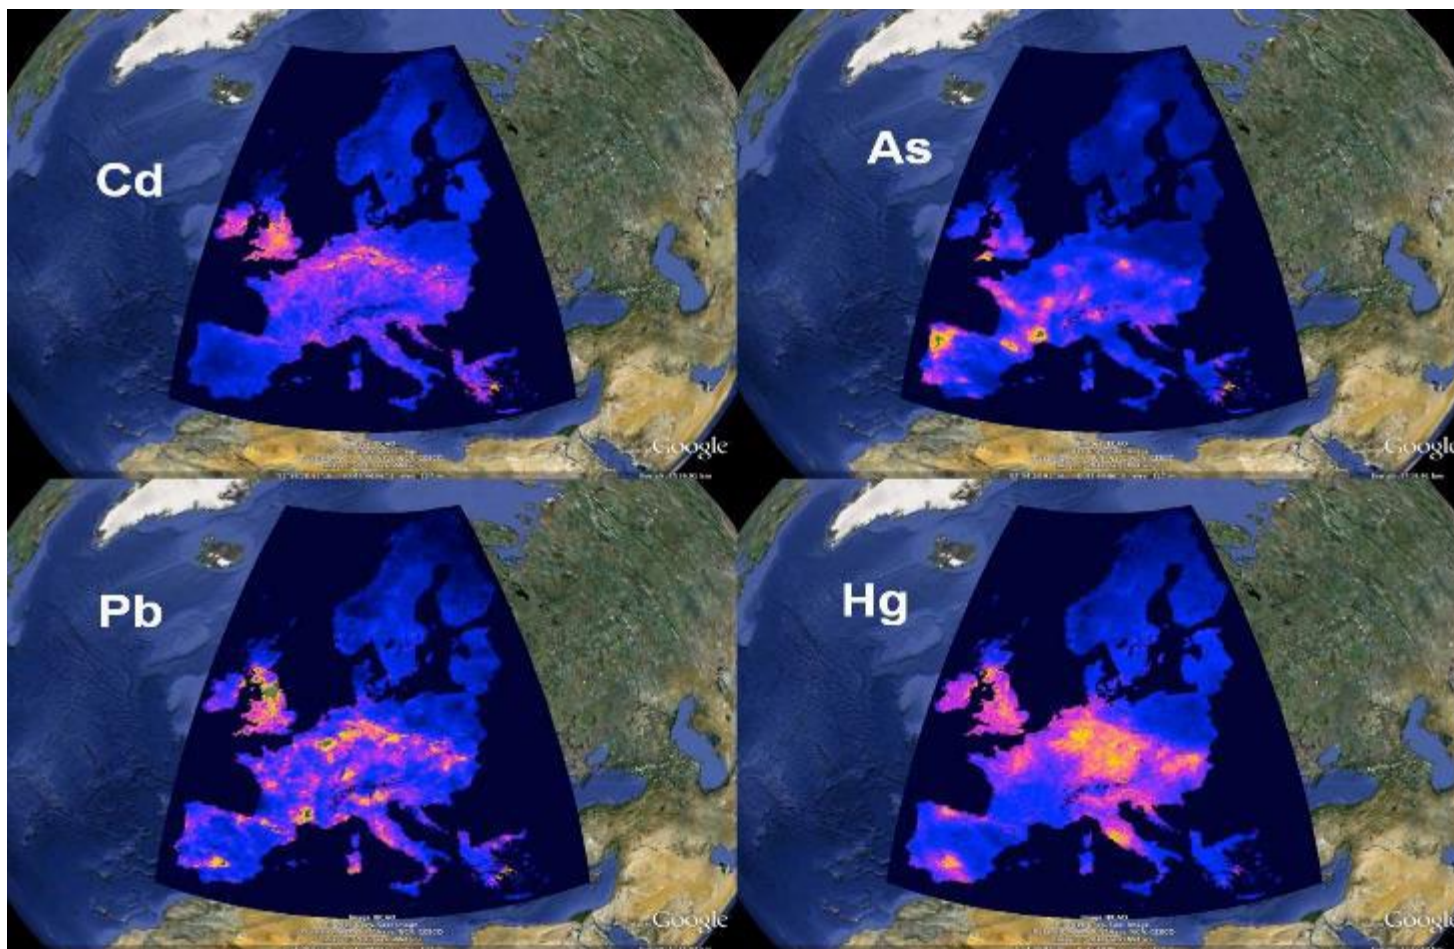

Diffuse soil pollution

<http://eusoils.jrc.ec.europa.eu/foregshmc/>