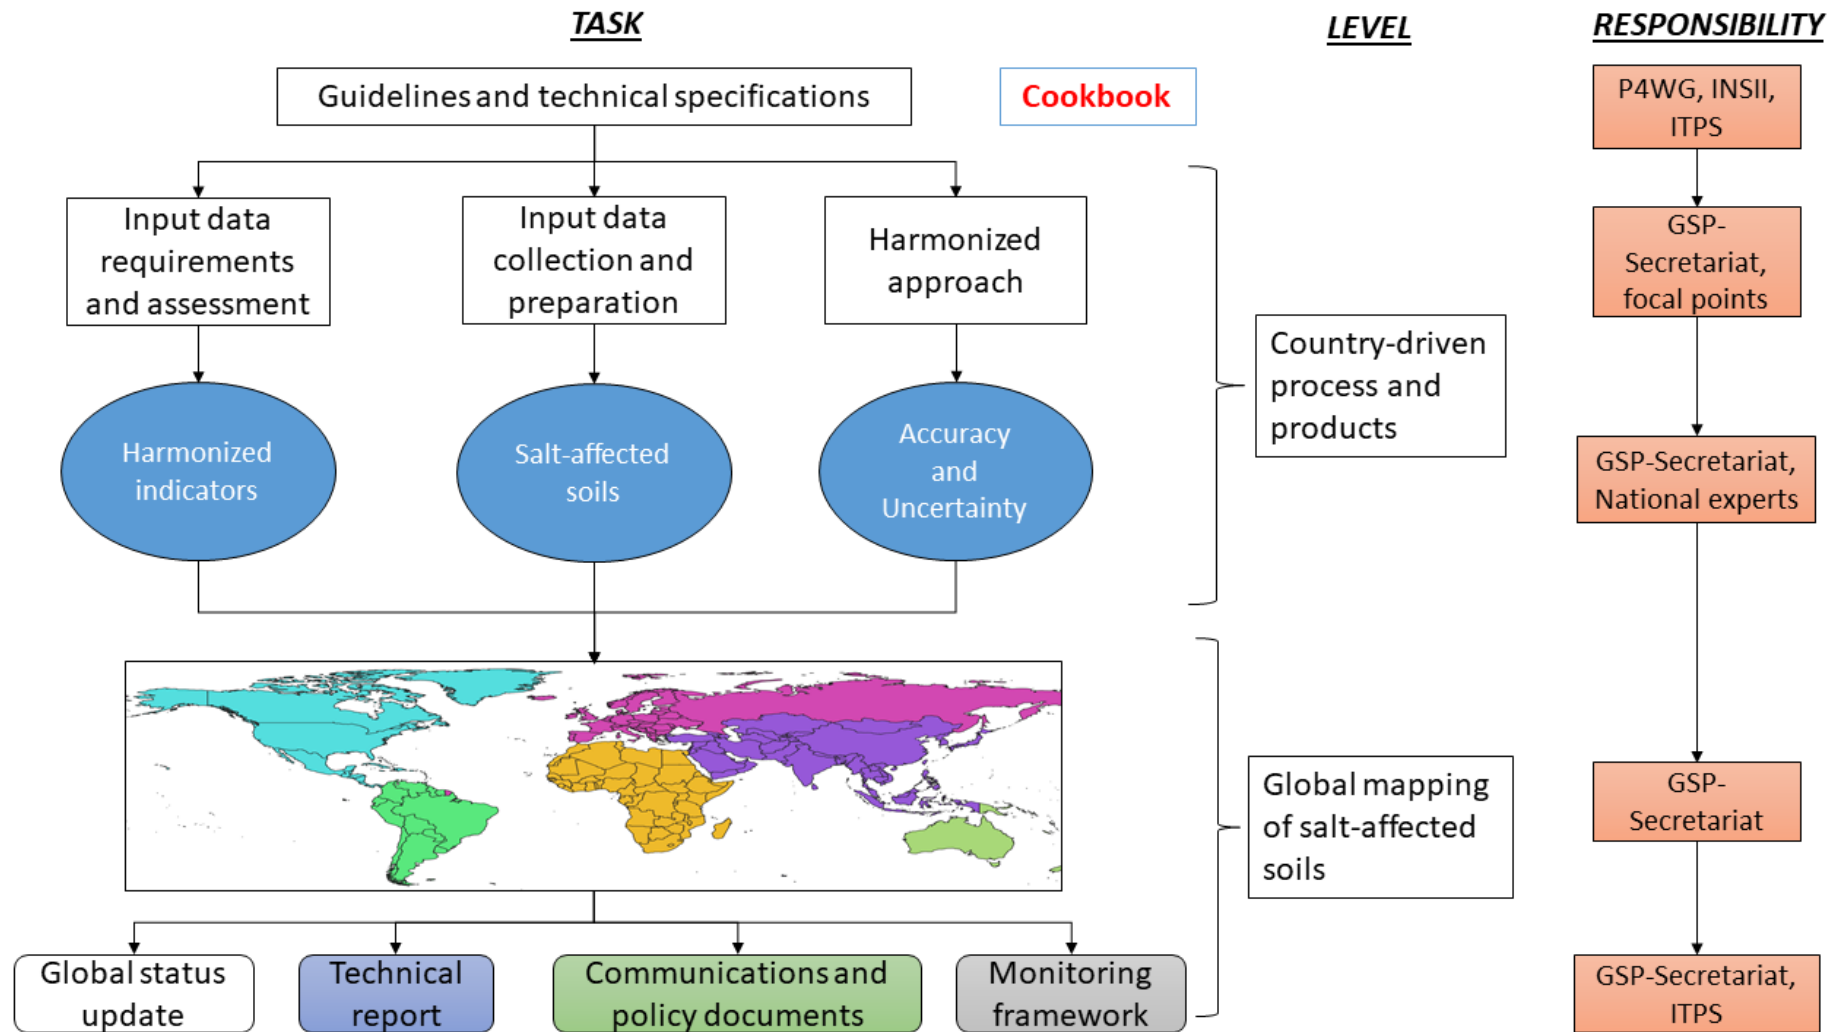

*INSII Chair*

*GSP Plenary Assembly Chair*

# Cooperation between INSOP and the International Network of Soil Information Institutions(INSII)

- Bottom-up approach of global data products
- Gaps and opportunities to map soil pollution

# Country-driven framework for global mapping of soil properties (e.g. salt affected soils)

# Gaps and opportunities to map soil pollution

- Contaminated sites
- Diffuse soil pollution