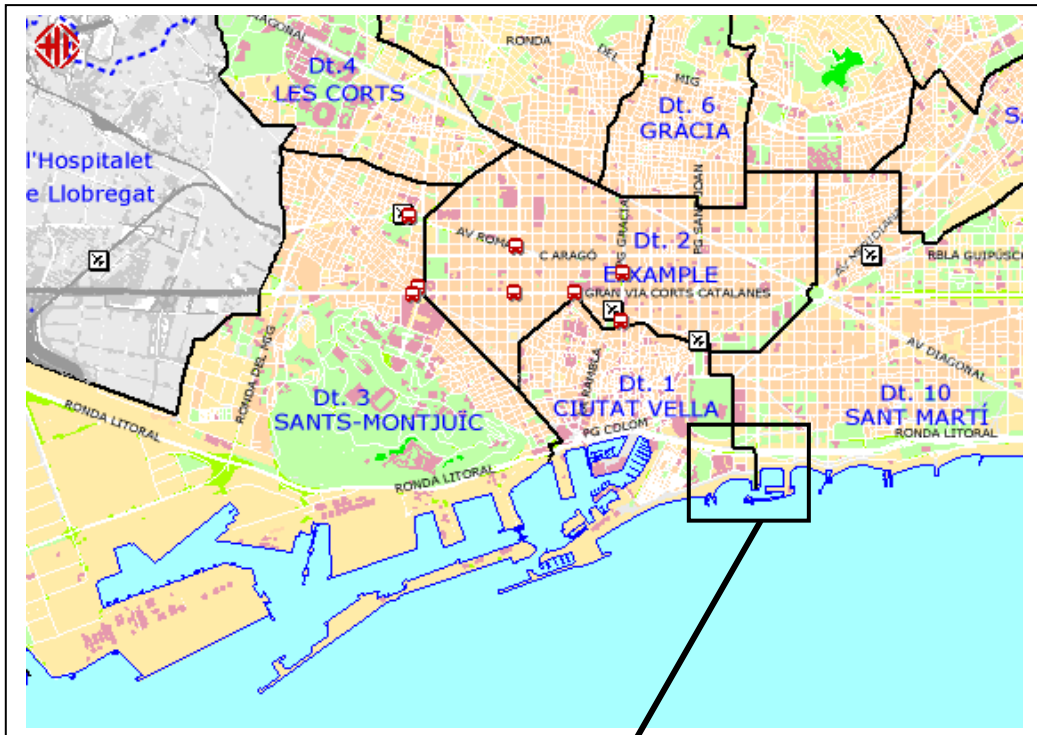

General Information

Venue

Institute of Marine Sciences
(Institut de Ciències del Mar) ICM-CMIMA
Passeig Marítim de la Barceloneta, 37-49
E-08003 Barcelona
Tel.: +34 93 230 95 00
Fax: +34 93 230 95 55

ICM is located in Barcelona's Barceloneta District between the Hospital del Mar and the Olympic Towers.

Transportation

To reach ICM, you can use:

Bus:

The end of the lines 10, 45, 57, 59, 71, 92 and 157 are a few meters from the ICM.

Underground(Metro):

The L4 line (yellow line) has a station (Ciudadella-Vila Olímpica) 300 metres from the Centre.

Local contact:

Dr Francisco Sarda
E-mail: siscu@icm.csic.es

Maps

Residencia
Campus del
Mar