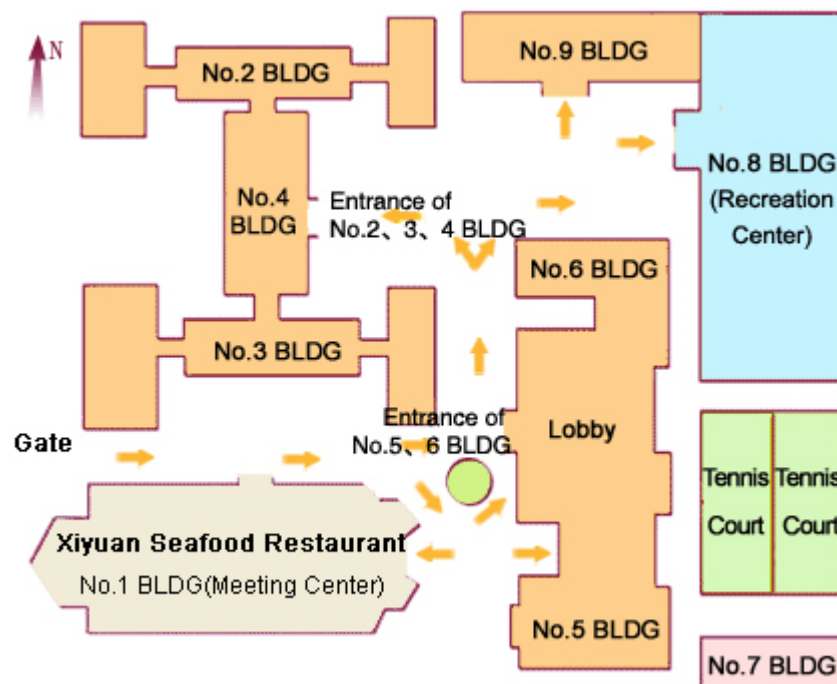

Business Hours: 1: 00PM—2: 00AM

Hotline: 010-62322288-5828

Location: Second Floor, Building No.8

Tennis, Billiard, Active Movie, and Shahu are also available.

Hotel map

Accommodation Rates

Building	Room Type	Ordinary Price (RMB)	Discounted Price (RMB)	Bed	Rooms available
No.2	Single Room	580	340 (1 breakfasts/day included)	Single Bed	40
No.3	Single Room	680	370 (1 breakfasts/day included)	Single Bed	70
	Double Room	780	370 (1 breakfasts/day included)	2 beds	
No.4	Standard Room	1180	540 (2 breakfasts/day included)	2 beds	40
No.5, 6 ★ ★ ★	Standard Room	1080	420 (2 breakfasts/day included)	2 beds	90
No.9 ★ ★ ★ ★	Luxury Room	1880/1780	740 (1 breakfasts/day and swimming service included)	Single Bed	40