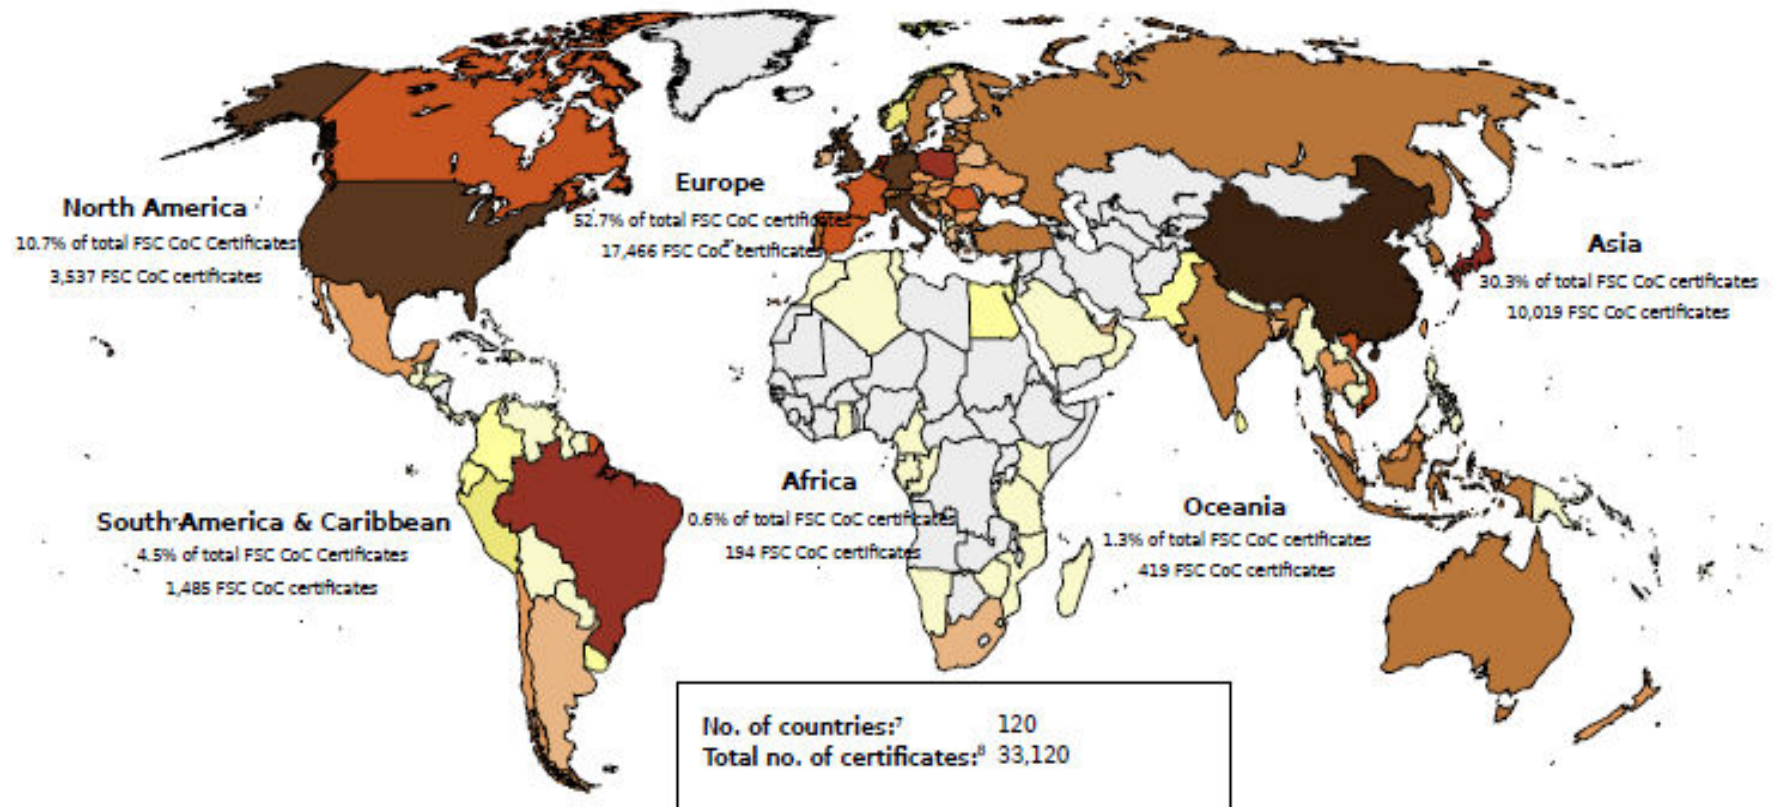

Global FSC-certified forest area

Total FSC-certified forest area in ha

Based on numbers from FSC International  
Created: 04.10.2017

## Harvesting timber

From a selection of indicators, we have chosen key figures to measure our share across global forest-based trade. We are tracking harvests from FSC-certified forests, plantations, and productions in tropical regions.

- Harvested timber: **15.8%**
- Tropics timber: **12.6%**
- Plantation timber: **17.1%**

Global FSC Chain of Custody certificates

Number of FSC CoC certificates

Based on numbers from FSC International  
Created: 04.10.2017