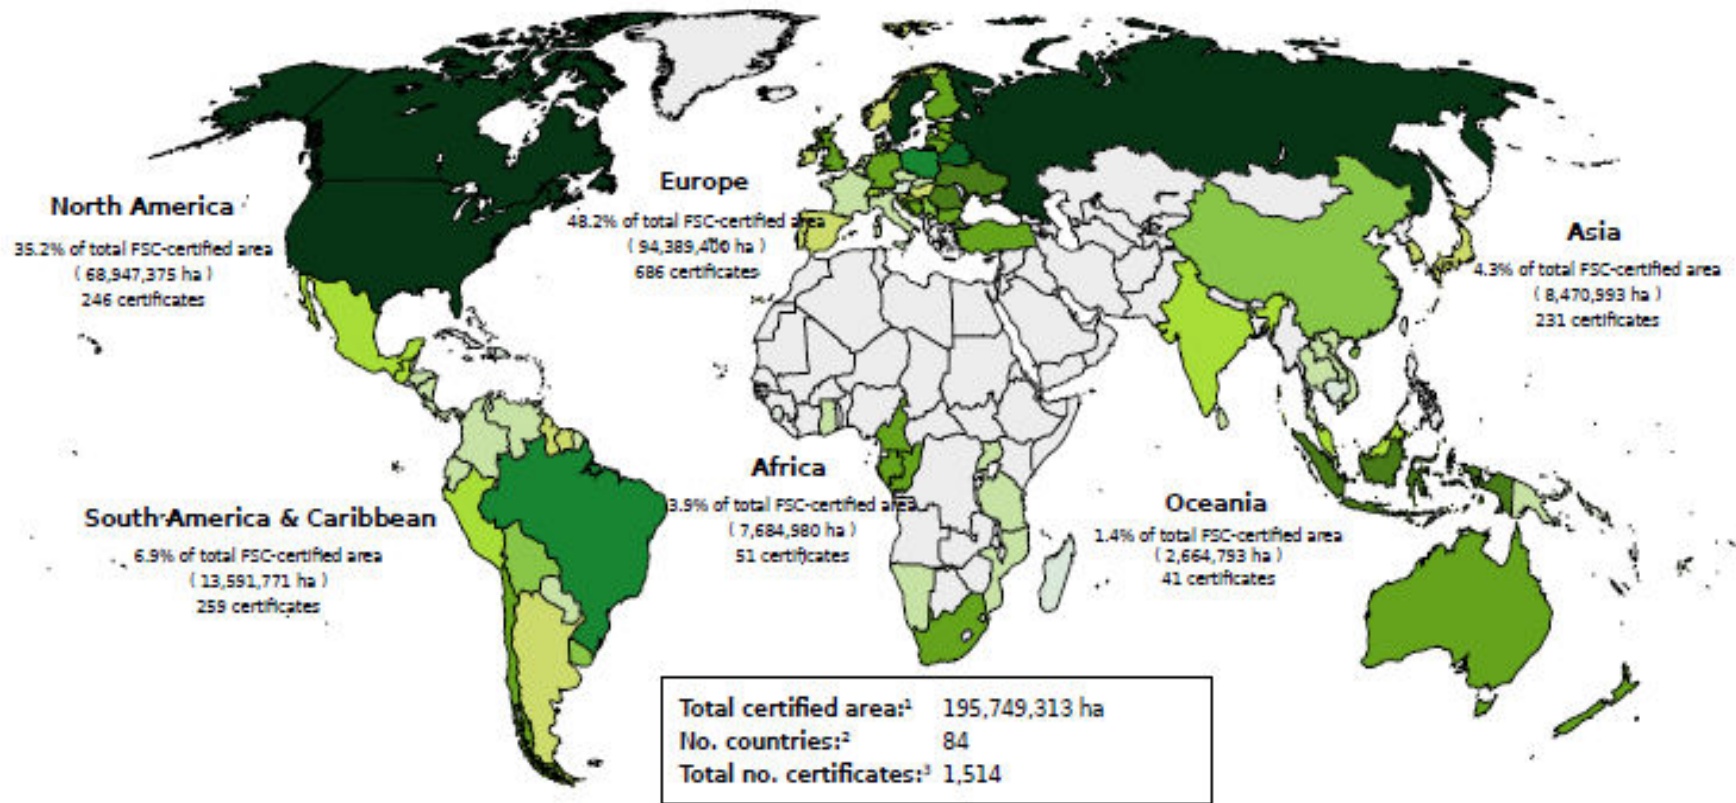

Global FSC-certified forest area

Total FSC-certified forest area in ha

Based on numbers from FSC International  
Created: 04.10.2017

## Harvesting timber

From a selection of indicators, we have chosen key figures to measure our share across global forest-based trade. We are tracking harvests from FSC-certified forests, plantations, and productions in tropical regions.

- Harvested timber: **15.8%**
- Tropics timber: **12.6%**
- Plantation timber: **17.1%**

Global FSC Chain of Custody certificates

Number of FSC CoC certificates

Based on numbers from FSC International  
Created: 04.10.2017