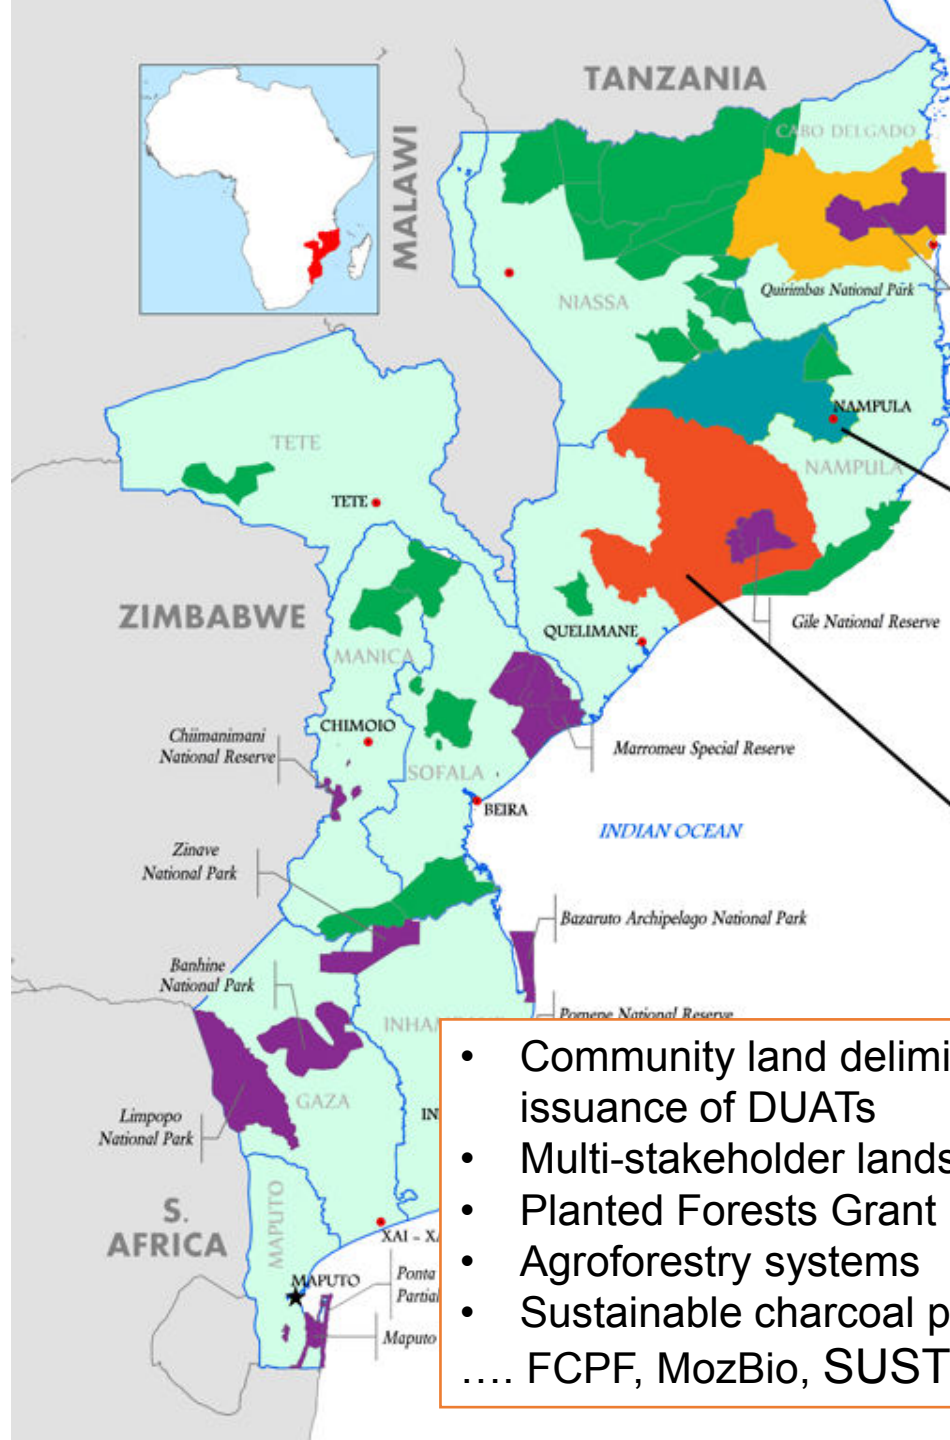

Integrated Landscape Management Programs

Cabo Delgado Landscape

Total Area: 4 million ha
Population: 611,538
Rural Population: 78.4%
Total forest area: 1,756 ha
Deforestation Rate: 0.32%

Nampula Landscape

Total Area: 3 million ha
Population: 926,621
Rural Population: 79%
Poverty: 49% below the poverty line
Total Forest Area: 797,000 ha

Zambezia Landscape

Total Area: 6 million ha
Total Population: 2,286,988
Rural Population: 74%
Poverty Level: 56% below poverty line
Forest Area: 3,225 ha
Deforestation rate: 0.62%

- Community land delimitation and issuance of DUATs
- Multi-stakeholder landscape forums
- Planted Forests Grant Scheme
- Agroforestry systems
- Sustainable charcoal production
- FCPF, MozBio, SUSTENTA